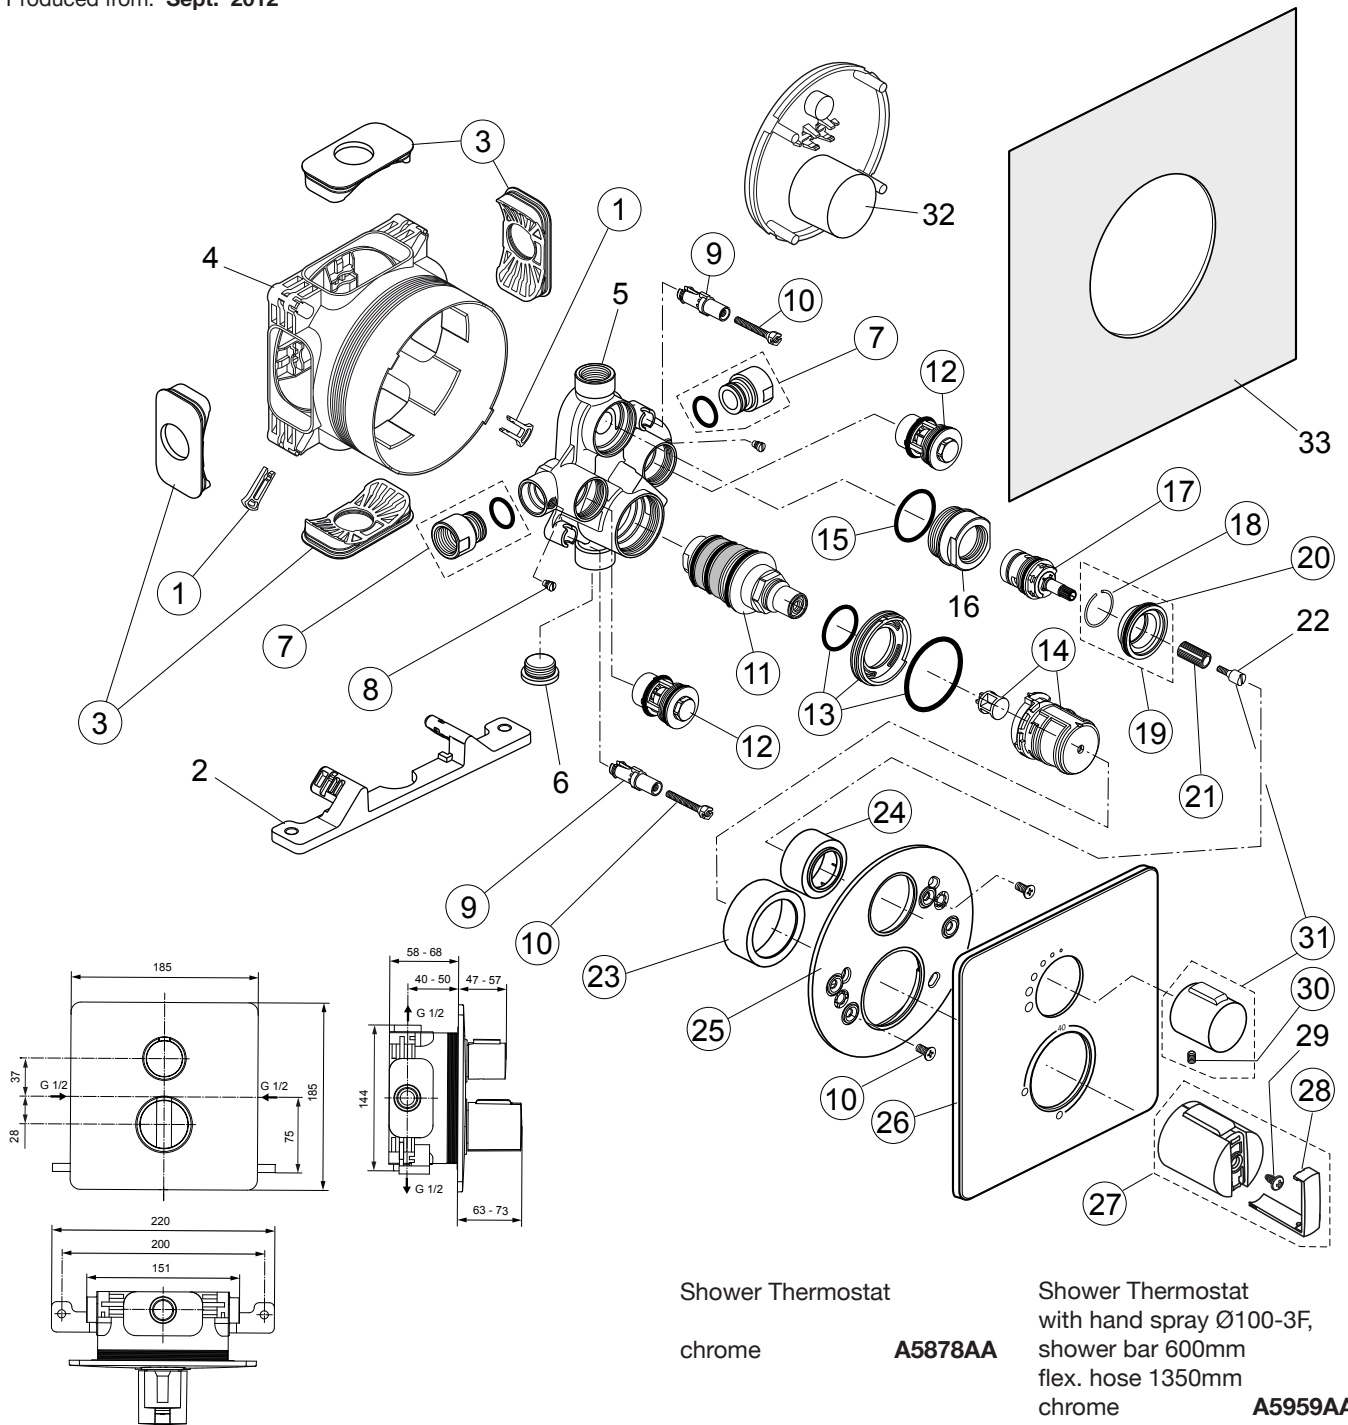

Easy-Box Slim A5878.. A5959..

Produced from: Sept. 2012

Shower Thermostat

chrome

A5878AA

Shower Thermostat
with hand spray Ø100-3F,
shower bar 600mm
flex. hose 1350mm
chrome

A5959AA

Pos.	Description	Part-Number	Qty.	Pos.	Description	Part-Number	Qty.
1	Adjustment lock	A 963 131 NU*	1 Set	18	Snap ring	A 962 368 NU	1 pcs
2	Fixation Built-in Box			19	Holder f. escutcheon Vol.	F 960 909 NU	1 Set
3	Side sealing	A 963 132 NU	1 Set	20	O - ring Ø 34 x 2	A 960 183 NU	2 pcs
4	Built-in box			21	Handle insert	A 963 196 NU	2 pcs
5	Body Thermostat with Volume control			22	Fixation screw M4 / Ø8 / 22,5		
6	Plug G1/2			23	Cover / Cap Temperature	F 960 910 AA	1 pcs
7	Connection nipple cpl.	F 960 899 NU	1 pcs	24	Cover / Cap Volume Contr.	F 960 911 AA	1 pcs
8	Thread pin M5 x 5,5	A 961 183 NU	1 pcs	25	Escutcheon holder compl.	F 960 912 NU	1 pcs
9	Adapter screw	F 960 903 NU	2 pcs	26	Escutcheon Temp./Volume	F 960 915 AA	1 pcs
10	Screw set complete	F 960 904 NU*	1 Set	27	Temperature handle cpl.	A 962 880 AA	1 pcs
11	Thermostat cartridge	F 960 905 NU	1 pcs	28	Handle cover	A 962 878 AA*	1 pcs
12	None return-valve DN20	F 960 906 NU	1 pcs	29	Ejot-PT Screw KB50x10		
13	Holder f. escutcheon Temp.	F 960 907 NU	1 Set	30	Thread pin M5 x 8 DIN913	A 960 229 NU	1 pcs
14	Temp.-adjustment compl.	F 960 908 NU	1 pcs	31	Volume handle + pos. 22	F 960 914 AA	1 pcs
15	O - ring Ø 31,47 x 1,78	A 963 154 NU	1 pcs	32	Cover for built-in box		
16	Thread ring M36 x 1,5			33	Sealing fleece		
17	Headwork G3/4 - 90°	A 960 898 NU	1 pcs				

* Universal-Set - not all parts are needed

Slim

Slim