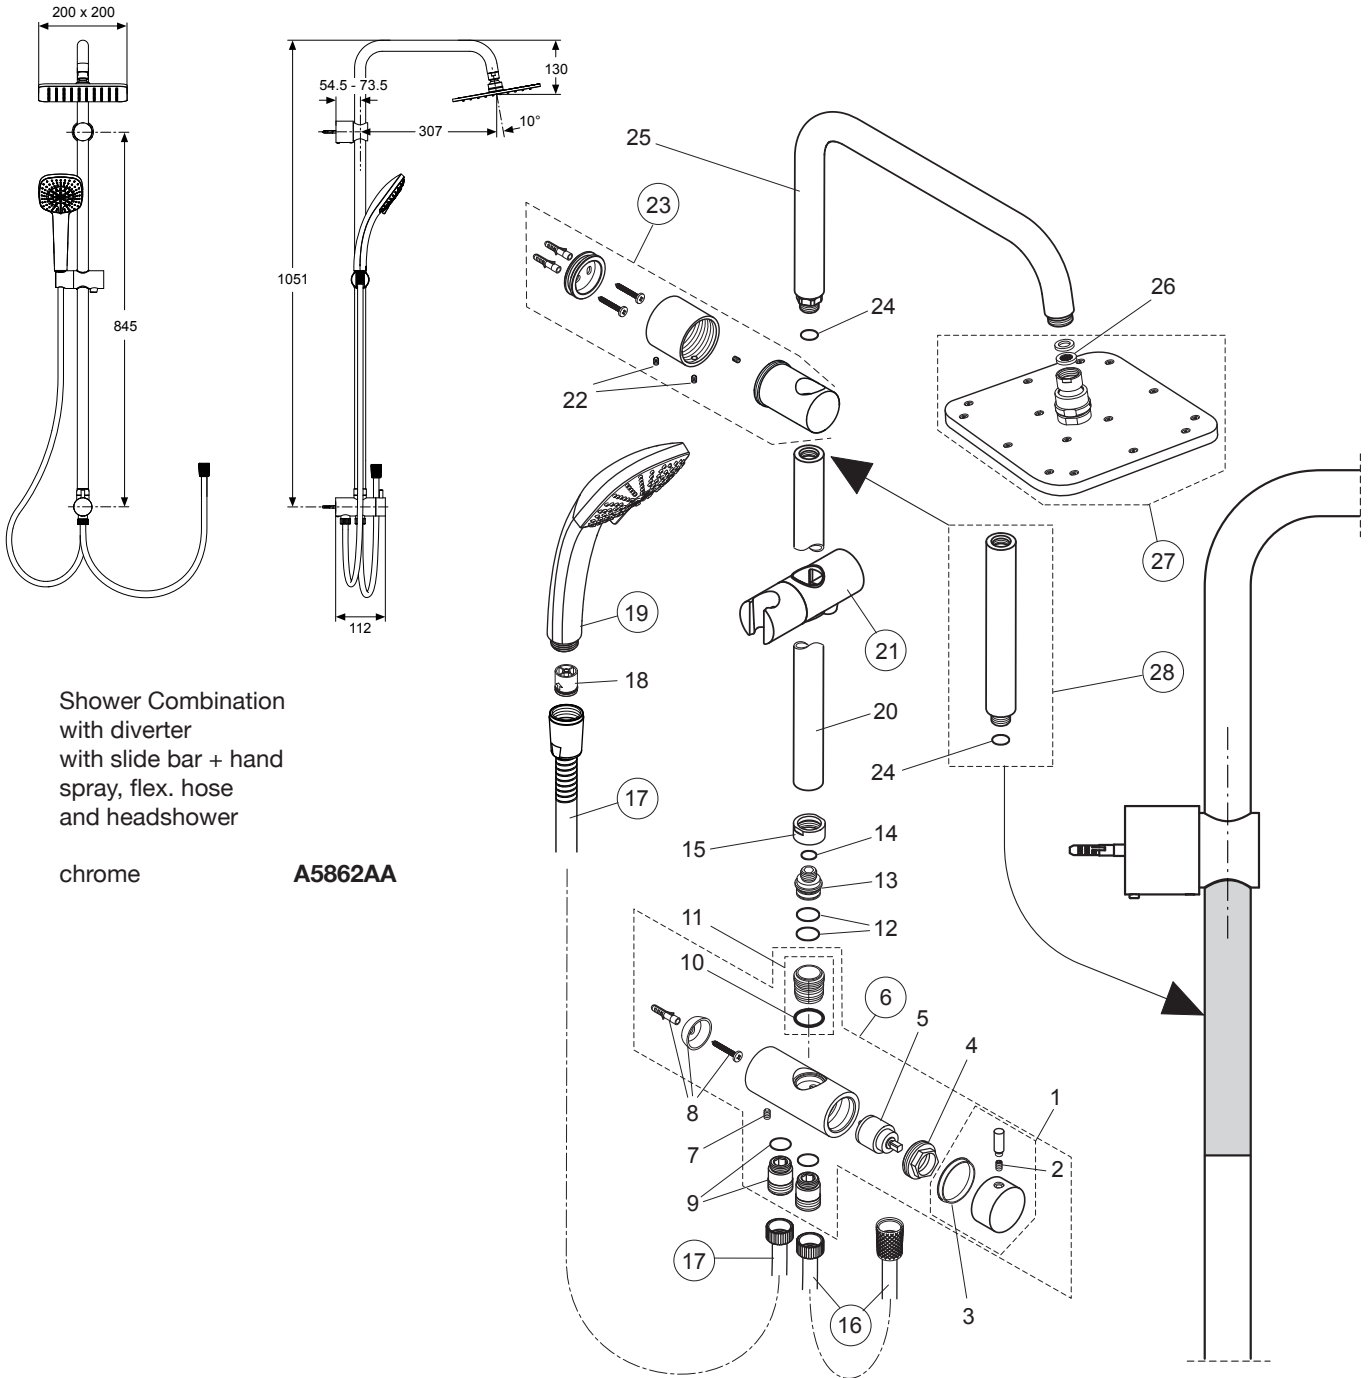

Produced from: Aug. 2012

Shower Combination
with diverter
with slide bar + hand
spray, flex. hose
and headshower

chrome

A5862AA

Pos.	Description	Part-Number	Qty.	Pos.	Description	Part-Number	Qty.
1	Handle f. diverter			16	Flex. hose G1/2 - 500mm	A 962 755 AA	1 pcs
2	Thread pin			17	Flex. hose G1/2 - 1750mm	A 4109 AA	1 pcs
3	Glide ring / spacer			18	Flow limiter 8ltr/min DW15		
4	Clamping nut			19	Handspray 3Func. 100/100	B 0003 AA	1 pcs
5	Cartridge (diverter)			20	Shower bar		
6	Wall / Fitting connector cpl.	A 860 802 AA	1 Set	21	Slider & holder f. handshr.	A 860 807 AA	1 Set
7	Thread pin			22	Thread pin set		
8	Fixation set Body			23	Wall fixation complete	A 860 806 AA	1 Set
9	Nipple for water connection (inlet & outlet)			24	O - Ring		
10	O - ring			25	Pipe (bend)		
11	Nipple for shower bar			26	Washer set		
12	O - ring			27	Headshower cpl. 200/200	B 0024 AA	1 pcs
13	Connector nipple			28	Extension kit shower bar 150mm longer	A 860 873 AA	1 pcs
14	O - Ring						
15	Pipe adapter						