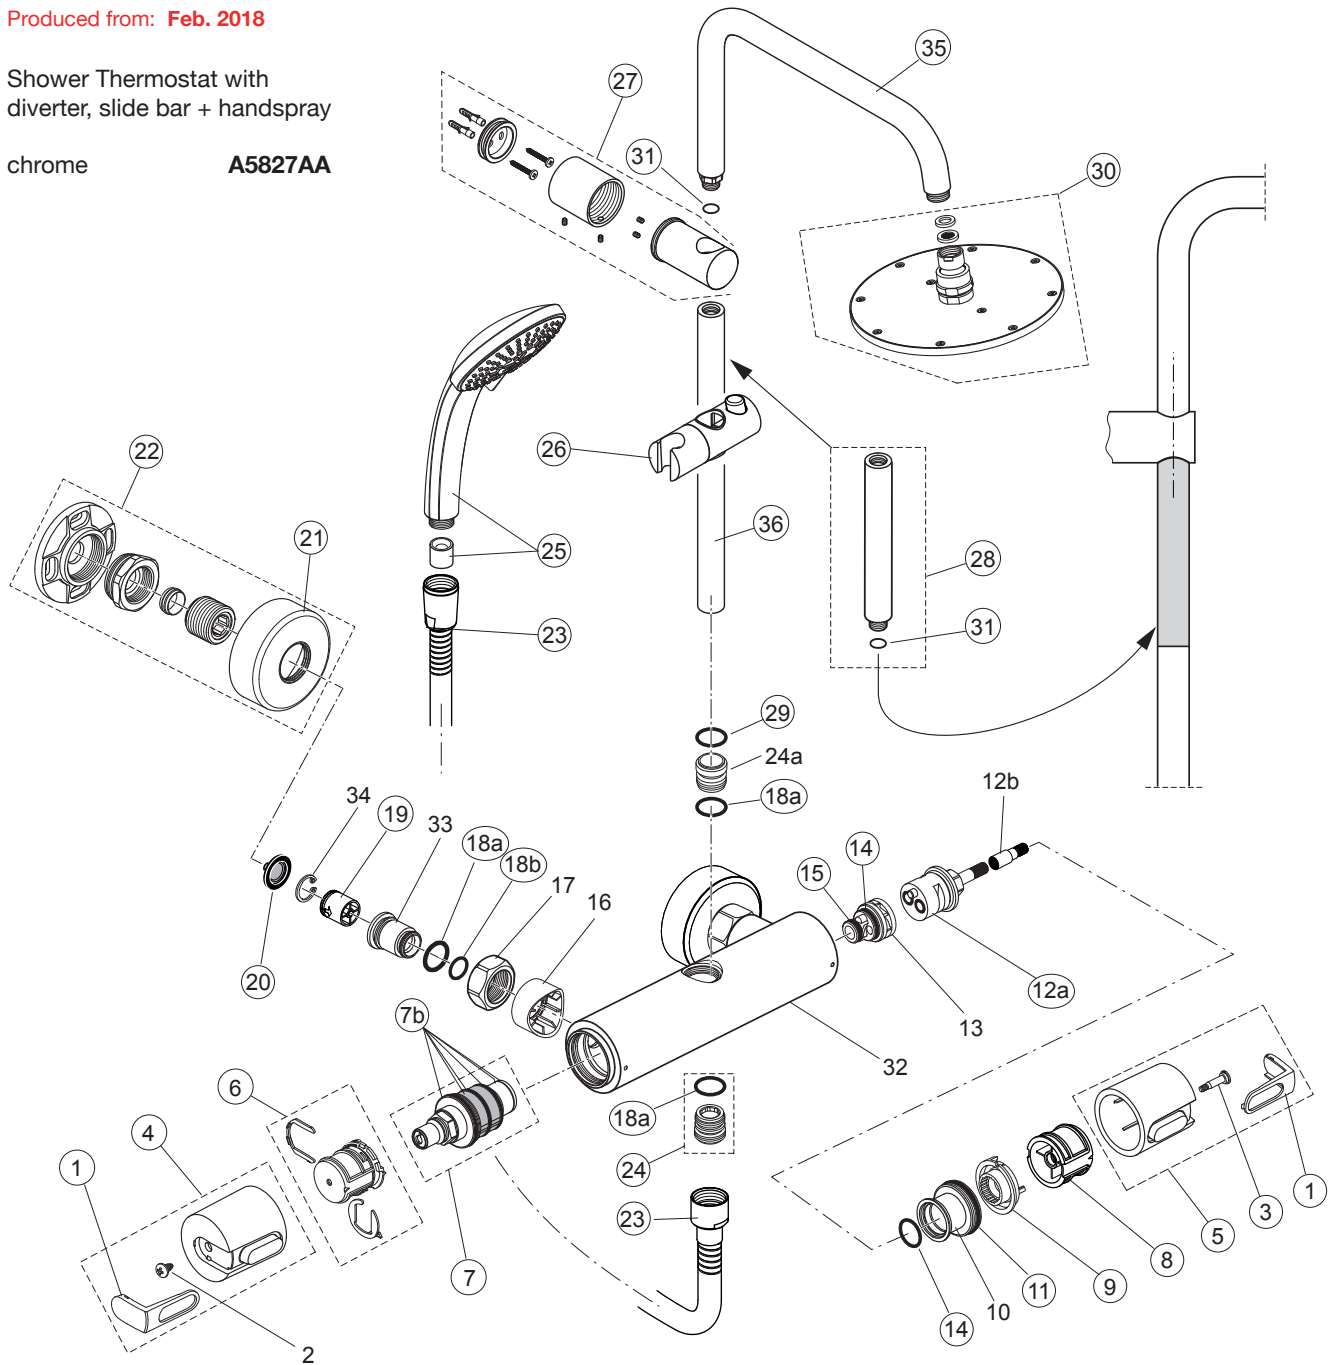

CeraTherm 100 A5827..

Produced from: Feb. 2018

Shower Thermostat with
diverter, slide bar + handspray

chrome

A5827AA

Pos.	Description	Part-Number	Qty.	Pos.	Description	Part-Number	Qty.
1	Handle cup w. and w/o Logo	A 962 872 AA*	1 Set	20	Strainer (screen)	A 962 595 NU	2 pcs
2	Screw Ejot PT KB50x10			21	Escutcheon	B 960 242 AA	1 pcs
3	Screw M4 L=23,5	A 962 998 NU	2 pcs	22	Shower bracket (connect.)	B 961 042 AA	2 pcs
4	Handle for Temperature	A 962 870 AA	1 Set	23	Flex. hose G1/2 x 1750mm	B 4109 AA	1 pcs
5	Handle for Volume control	A 962 871 AA	1 Set	24	Nipple G1/2 outside compl.	A 963 651 NU	1 pcs
6	Temp. adjustment compl.	A 963 427 NU*	1 Set	24a	Connector nipple shower bar		
7	Thermostatic Cartridge	A 962 229 NU	1 pcs	25	Handspray Ø100-3F-8l/min	B 9403 AA	1 pcs
8	Handle insert (Set)	A 963 432 NU*	1 Set		Flow limiter - in hand spray contained		
9	Volume control stop ring	A 962 563 NU*	1 Set	26	Slider & holder f. handshr.	A 860 807 AA	1 pcs
10	Threaded Ring M34 x 1,5			27	Wall fixation complete	F 960 891 AA	1 Set
11	O - ring Ø 28 x 2	A 963 299 NU	1 pcs	28	Extension kit 150mm long	A 860 873 AA	1 pcs
12a	Stop valve with diverter	A 962 568 NU*	1 Set	29	O - Ring Ø 18,6 x 2,6	A 860 933 NU	1 pcs
12b	Extension			30	Headshower Ø200	B 9442 AA	1 pcs
13	Manifold diverter			31	O - ring Ø 13 x 1,5	A 961 330 AA	1 pcs
14	O - ring Ø 18,77 x 1,78	A 962 529 NU	1 pcs	32	Body		
15	O - ring Ø 12,42 x 1,78	A 961 332 NU	2 pcs	33	Seat M20x1 left thread		
16	Escutcheon			34	Lock Ring		
17	Coupling nut G3/4			35	Tube elbow	F 961 146 AA	1 pcs
18a	O - ring Ø 17 x 2	A 961 810 NU	2 pcs	36	Pipe	A 861 143 AA	1 pcs
18b	O - ring Ø 14 x 1,78	F 960 894 NU	2 pcs				
19	Non-return valve DW15	A 962 594 NU	2 pcs				