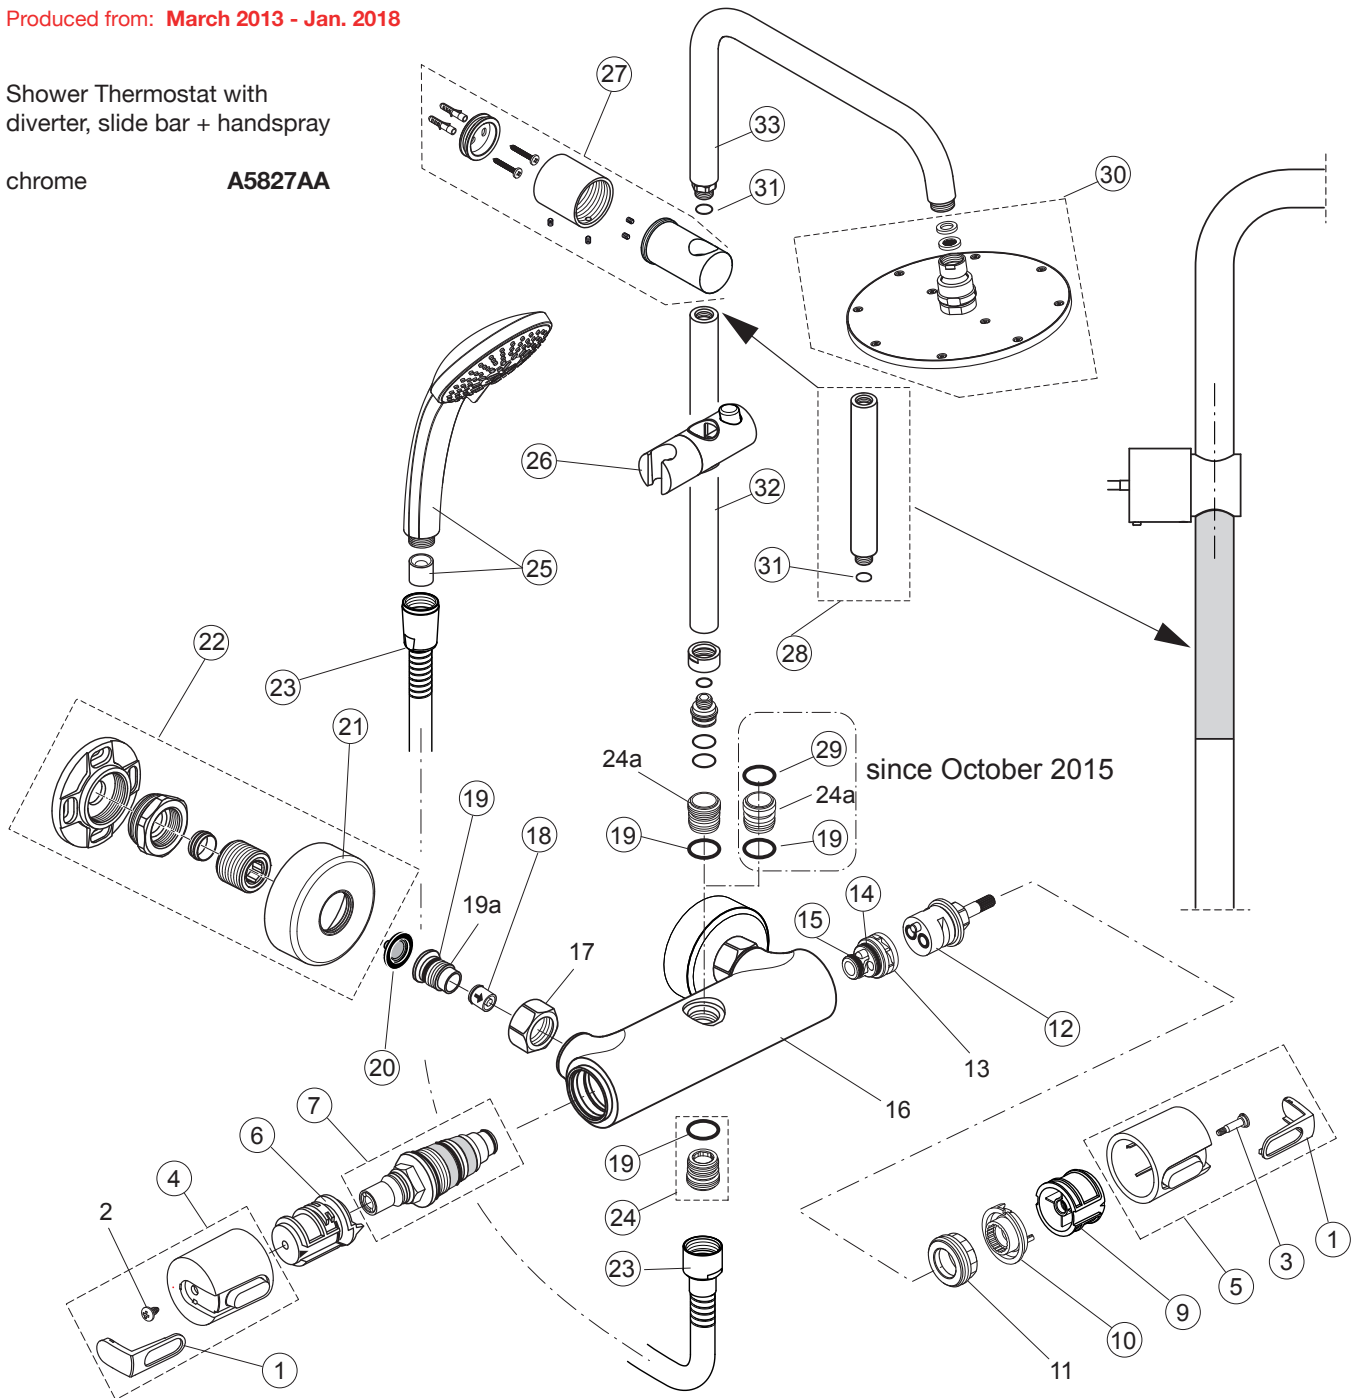

* Universal-Set

CeraTherm 100 A5827..

Produced from: **March 2013 - Jan. 2018**

Shower Thermostat with
diverter, slide bar + handspray

chrome **A5827AA**

Pos.	Description	Part-Number	Qty.	Pos.	Description	Part-Number	Qty.
1	Cap for handle with and with out Logo	A 962 872 AA*	1 Set	19a	Seat M20x1 left thread		
2	Screw Ejot PT KB50x10	A 962 998 NU	2 pcs	20	Strainer (screen)	A 962 595 NU	2 pcs
3	Screw M4 L=23,5	A 962 870 AA	1 Set	21	Escutcheon	B 960 242 AA	1 pcs
4	Handle for Temperature	A 962 871 AA	1 Set	22	Shower bracket (connect.)	B 961 042 AA	2 pcs
5	Handle for Volume control	A 963 427 NU*	1 Set	23	Flex. hose G1/2 x 1750mm	B 4109 AA	1 pcs
6	Temp. adjustment cpl.	A 962 229 NU	1 pcs	24	Nipple G1/2 outside compl.	A 963 651 NU	1 pcs
7	Thermostatic Cartridge	A 961 332 NU	2 pcs	24a	Connector nipple shower bar		
9	Handle insert (Set)	A 962 563 NU	1 pcs	25	Handspray Ø100-3F-8l/min	B 9403 AA	1 pcs
10	Volume control stop ring			26	Flow limiter - in hand spray contained		
11	Thread ring M34 x 1,5			26	Slider & holder f. handshr.	A 860 807 AA	1 pcs
12	Stop valve with diverter	A 962 568 NU	1 pcs	27	Wall fixation complete	F 960 891 AA	1 Set
13	Manifold diverter			28	Extension kit 150mm long	A 860 873 AA	1 pcs
14	O - ring Ø 18,77 x 1,78	A 962 529 NU	1 pcs	29	O - Ring Ø 18,6 x 2,6	A 860 933 NU**	1 pcs
15	O - ring Ø 12,42 x 1,78	A 961 332 NU	2 pcs	30	Headshower Ø200	B 9442 AA	1 pcs
16	Body for Shower			31	O - ring Ø 13 x 1,5	A 961 330 AA	1 pcs
17	Coupling nut G3/4			32	Pipe	F 961 140 AA	1 pcs
18	Non-return valve DW15	A 962 594 NU	2 pcs	33	Tube elbow	A 861 146 AA	1 pcs
19	O - ring Ø 17 x 2	A 961 810 NU	2 pcs				