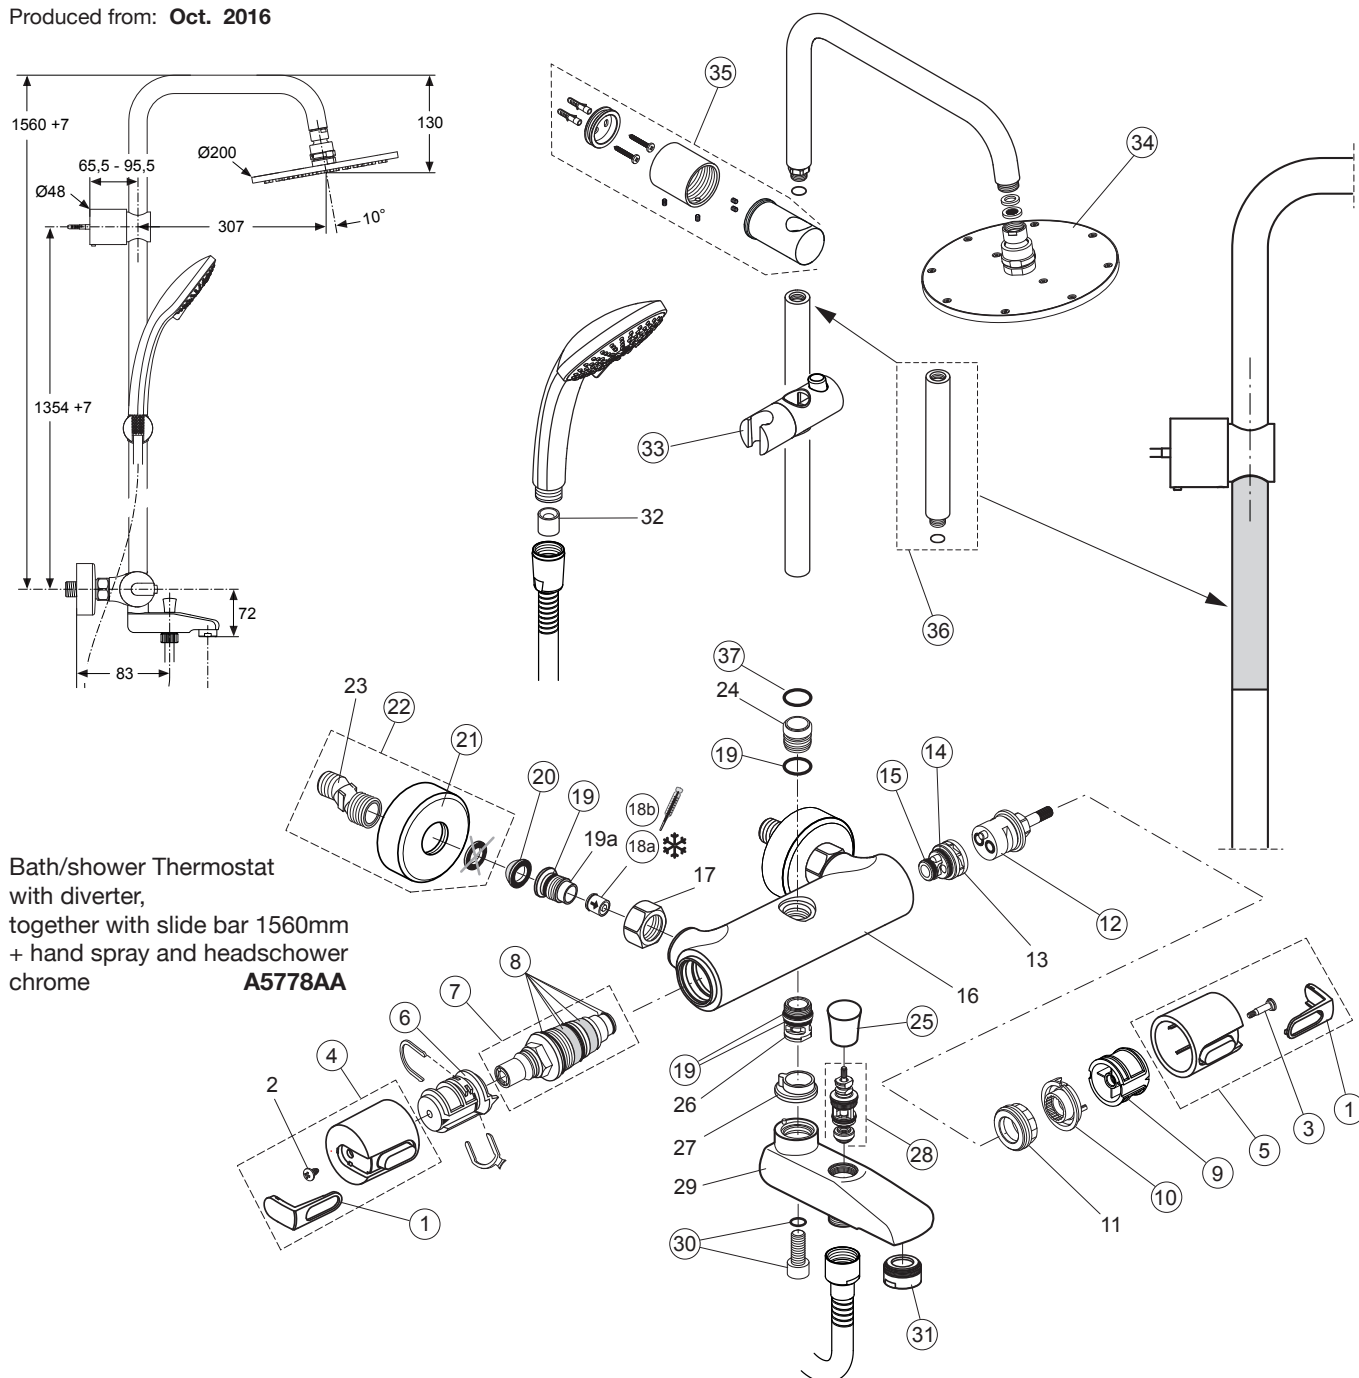

Produced from: Oct. 2016

Bath/shower Thermostat with diverter, together with slide bar 1560mm + hand spray and headschower chrome **A5778AA**

Pos.	Description	Part-Number	Qty.	Pos.	Description	Part-Number	Qty.
1	Cap for handle with and with out Logo	A 962 872 AA*	1 Set	19	O - ring Ø 17 x 2	A 961 810 NU	2 pcs
2	Screw Ejot PT KB50x10			19a	Seat M20x1 left thread		
3	Screw M4 L=23,5	A 962 998 NU	2 pcs	20	Strainer (screen)	A 962 595 NU	2 pcs
4	Handle for Temperature	A 962 870 AA	1 pcs	21	Escutcheon	B 960 242 AA	1 pcs
5	Handle for Volume control	A 962 871 AA	1 pcs	22	S-Connector complete	A 961 073 AA	2 pcs
6	Temp. adjustment compl.	A 963 427 NU*	1 Set	23	S-Connector with low noise insert		
7	Thermostatic Cartridge	A 962 229 NU	1 pcs	24	Nipple G1/2 outside		
8	Repair-Set Cartridge	A 962 230 NU	1 Set	25	Pull knob diverter	A 960 400 AA	1 pcs
9	Handle insert (Set)	A 963 432 NU	1 Set	26	Nipple		
10	Volume control stop ring	A 962 563 NU	1 pcs	27	Adapter spout		
11	Thread ring M34 x 1,5			28	Diverter	A 860 780 AA	1 pcs
12	Stop valve with diverter	A 962 568 NU	1 pcs	29	Spout		
13	Manifold diverter			30	Cyl.-screw + o-ring	A 860 778 NU	1 pcs
14	O - ring Ø 18,77 x 1,78	A 962 529 NU	1 pcs	31	Aerator cpl. M28x1 -D-	A 860 874 AA	1 pcs
15	O - ring Ø 12,42 x 1,78	A 961 332 NU	2 pcs	32	Flow limiter 8l/min - in hand spray contained		
16	Body			33	Slider & holder for handshr.	A 860 807 AA	1 pcs
17	Coupling nut G3/4			34	Headshower cpl. Ø200	B 9442 AA	1 pcs
18a	Non-return valve DW15 CW	A 962 594 NU	2 pcs	35	Wall fixation complete	F 960 891 AA	1 pcs
18b	Non-return valve DW15 HW	F 960 942 NU	1 pcs	36	Extension kit 150mm long	A 860 873 AA	1 pcs
				37	O - ring Ø 18,6 x 2,6	A 860 933 NU	1 pcs