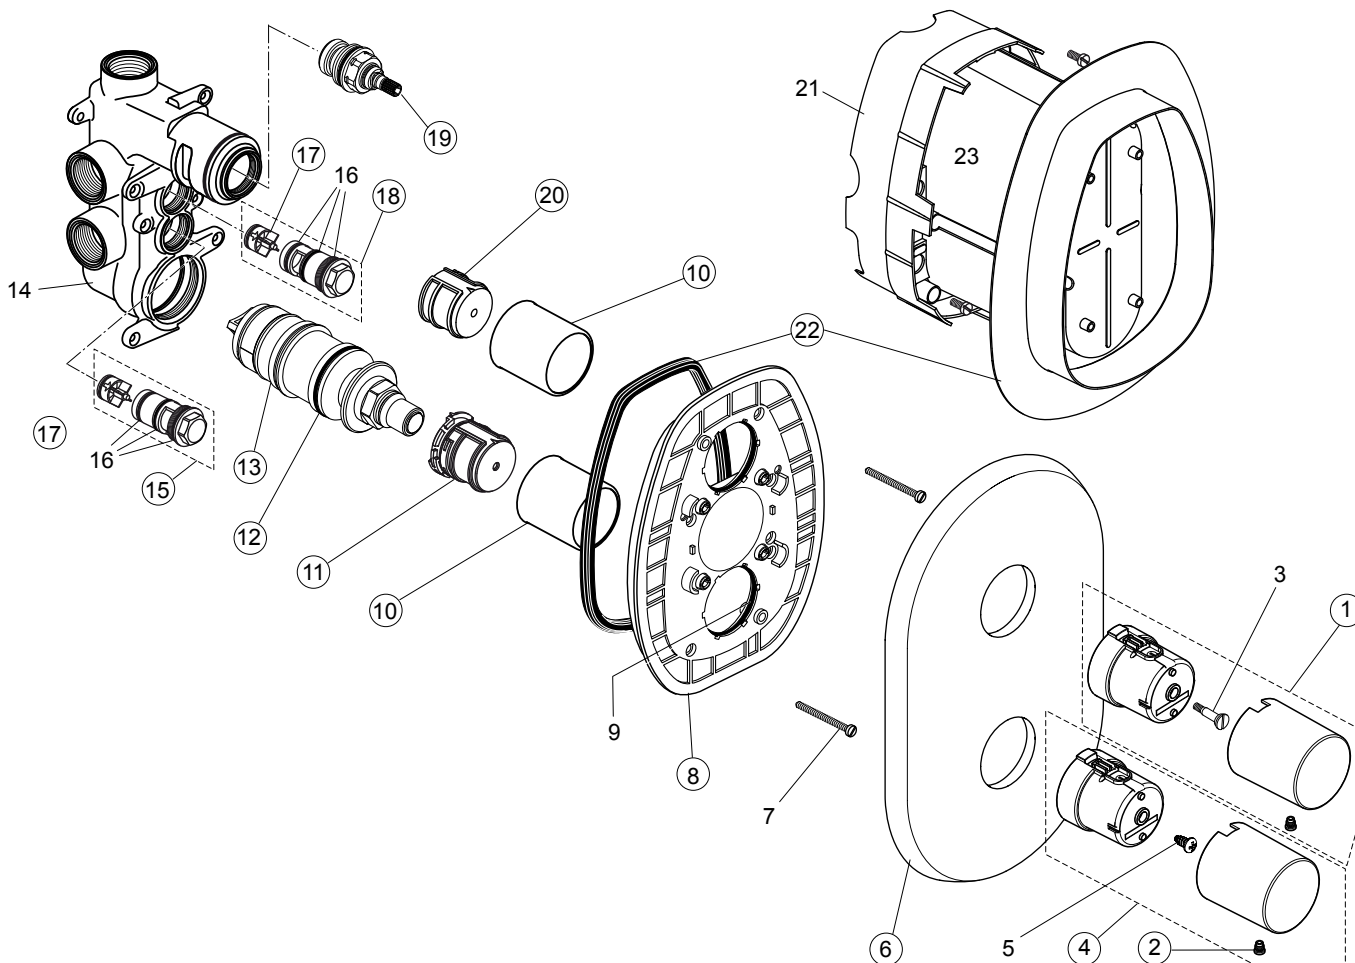

# Trevi Boost A5700.. A5701..

Produced from: June 2011

Individual thermostat built-in,  
with handspray 1F, shower bar 60cm

chrome **A5700AA**

Individual thermostat built-in,  
with rainshower & wall arm

chrome **A5701AA**

Pos.	Description	Part-Number	Qty.	Pos.	Description	Part-Number	Qty.
1	Handle cpl. with ISI-Logo	<b>A 963 851 AA</b>	1 pcs	15	Non-return+stop valve cold	<b>A 960 588 NU</b>	1 pcs
2	Spigot screw M5x5	<b>A 961 095 NU</b>	1 pcs	16	O - Ring set		
3	Screw M4 x 23,5			17	Check valve	<b>A 860 415 NU</b>	1 pcs
4	Temperature handle cpl.	<b>A 963 852 AA</b>	1 pcs	18	Non-return+stop valve hot	<b>A 960 589 NU</b>	1 pcs
5	Ejot-PT-Screw KB50x10			19	Rubber valve G3/4	<b>A 963 284 NU</b>	1 pcs
6	Escutcheon with marker	<b>A 963 853 AA</b>	1 pcs	20	Handle insert Universal	<b>A 963 432 NU</b>	1 Set
7	Cylindrical screw M4x45,5			21	Plaster guard		
8	Escutcheon holder	<b>A 963 509 NU</b>	1 pcs	22	Sealing frame + ring	<b>A 963 510 NU</b>	1 Set
9	O - Ring Ø43 x 3			23	Cylindrical screw M4 x10		
10	Cover cap	<b>A 963 426 AA</b>	1 pcs		Distance frame	<b>not available</b>	
11	Temperature adjustment	<b>A 963 427 NU</b>	1 pcs				
12	O-ring Ø 37,77 x 2,62	<b>A 860 607 NU</b>	1 pcs				
13	Boost cartridge venturi	<b>A 963 855 NU</b>	1 pcs				
14	Body						