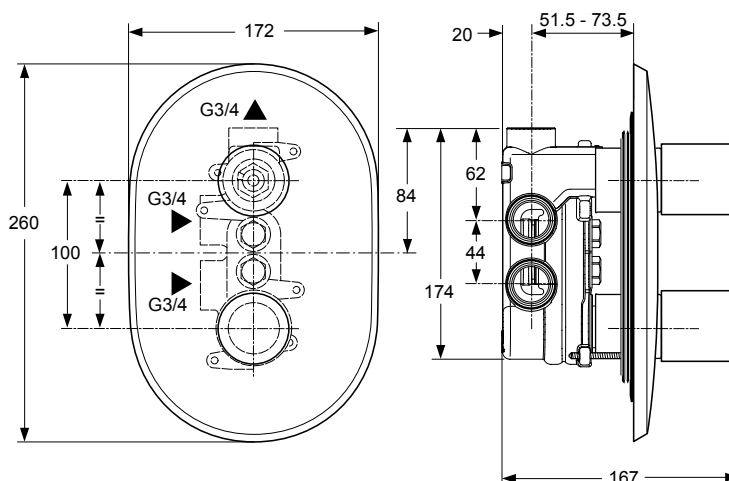

# Trevi Boost A5700.. A5701..

Produced from: June 2011

Individual thermostat built-in,  
with handspray 1F, shower bar 60cm

chrome **A5700AA**

Individual thermostat built-in,  
with rainshower & wall arm

chrome **A5701AA**

Pos.	Description	Part-Number	Qty.	Pos.	Description	Part-Number	Qty.
1	Handle cpl. with ISI-Logo	<b>A 963 851 AA</b>	1 pcs	15	Non-return+stop valve cold	<b>A 960 588 NU</b>	1 pcs
2	Spigot screw M5x5	<b>A 961 095 NU</b>	1 pcs	16	O - Ring set		
3	Screw M4 x 23,5			17	Check valve	<b>A 860 415 NU</b>	1 pcs
4	Temperature handle cpl.	<b>A 963 852 AA</b>	1 pcs	18	Non-return+stop valve hot	<b>A 960 589 NU</b>	1 pcs
5	Ejot-PT-Screw KB50x10			19	Rubber valve G3/4	<b>A 963 284 NU</b>	1 pcs
6	Escutcheon with marker	<b>A 963 853 AA</b>	1 pcs	20	Handle insert Universal	<b>A 963 432 NU</b>	1 Set
7	Cylindrical screw M4x45,5			21	Plaster guard		
8	Escutcheon holder	<b>A 963 509 NU</b>	1 pcs	22	Sealing frame + ring	<b>A 963 510 NU</b>	1 Set
9	O - Ring Ø43 x 3			23	Cylindrical screw M4 x10		
10	Cover cap	<b>A 963 426 AA</b>	1 pcs		Distance frame	<b>not available</b>	
11	Temperature adjustment	<b>A 963 427 NU</b>	1 pcs				
12	O-ring Ø 37,77 x 2,62	<b>A 860 607 NU</b>	1 pcs				
13	Boost cartridge venturi	<b>A 963 855 NU</b>	1 pcs				
14	Body						