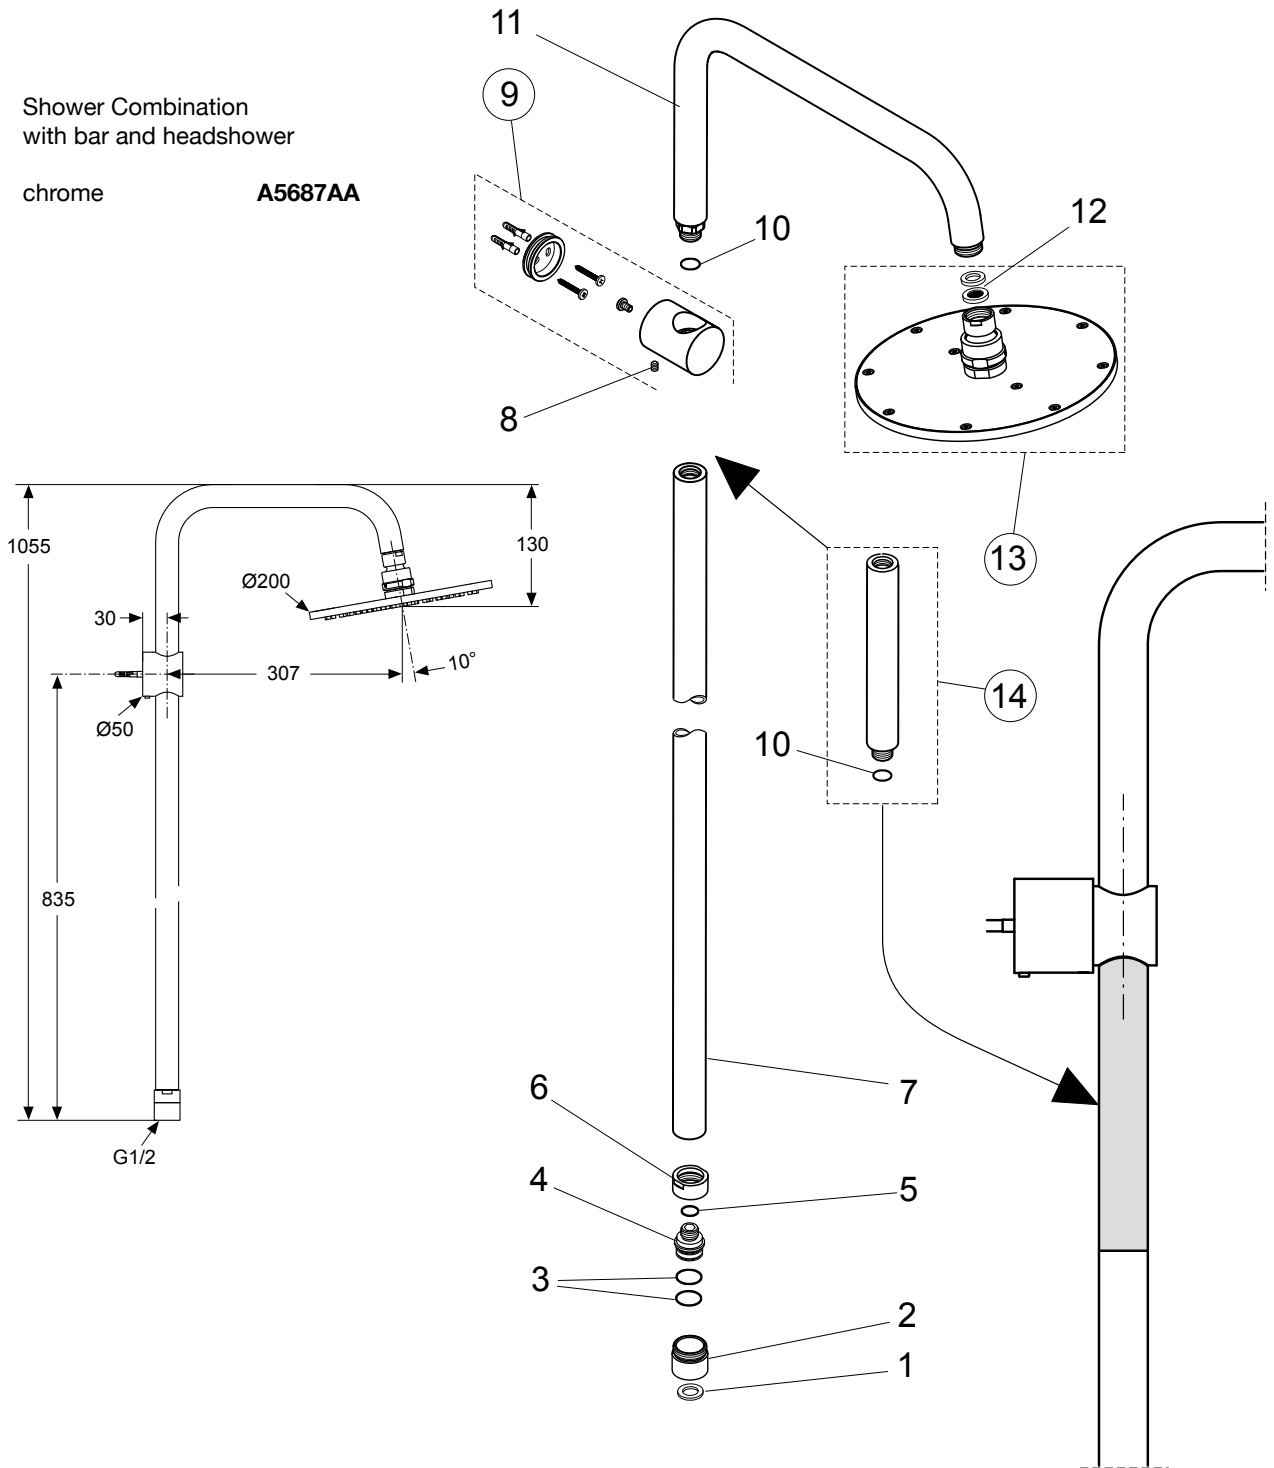

Produced from: Aug. 2010

Shower Combination
with bar and headshower

chrome

A5687AA

Pos.	Description	Part-Number	Qty.	Pos.	Description	Part-Number	Qty.
1	Fibre ring			14	Extension kit shower bar 150mm longer	A 860 873 AA	1 pcs
2	Nipple						
3	O - ring						
4	Connector nipple						
5	O - Ring						
6	Pipe adapter						
7	Shower bar						
8	Thread pin						
9	Wall fixation complete	A 860 875 AA	1 Set				
10	O - Ring						
11	Pipe (bend)						
12	Washer set						
13	Headshower cpl. Ø200mm	B 9442 AA	1 pcs				

IdealRain