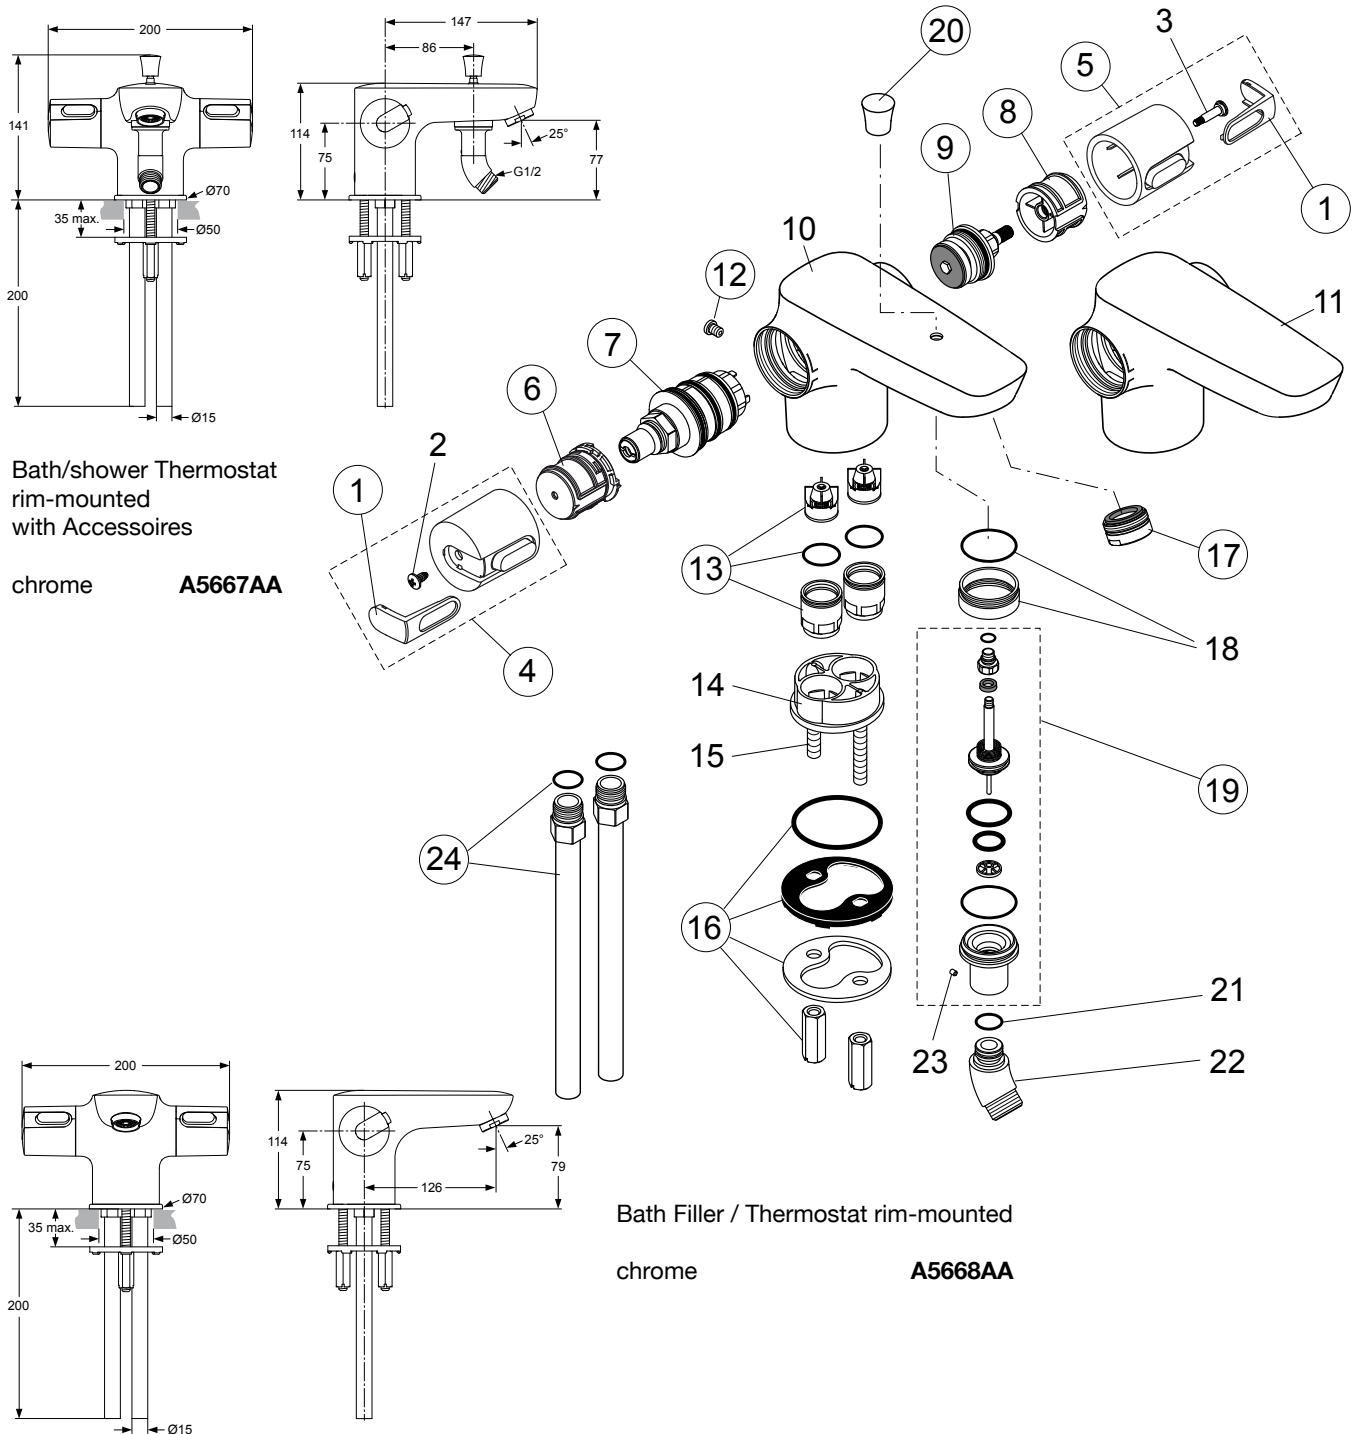

Produced from: March 2011

Bath/shower Thermostat
rim-mounted
with Accessoires

chrome **A5667AA**

Bath Filler / Thermostat rim-mounted

chrome **A5668AA**

Pos.	Description	Part-Number	Qty.	Pos.	Description	Part-Number	Qty.
1	Cap for handle with logo	A 962 872 AA	1 Set	15	Bold M8 x 56		
	Cap for handle w/o logo	A 962 872 AA	1 Set	16	Fixation kit	A 960 205 NU	1 Set
2	Screw Ejot-PT KB50x10			17	Flow straightener M28x1	A 961 132 AA	1 pcs
3	Screw M4 L=23,5	A 962 998 NU	1 pcs	18	Distance ring for diverter with O-ring Ø 31,47 x 1,78		
4	Temperature handle cpl.	A 962 870 AA	1 pcs		O - ring Ø 31,47 x 1,78	A 963 154 NU	1 pcs
5	Volume control handle cpl.	A 962 950 AA	1 pcs	19	Diverter Inner parts cpl.	A 963 850 AA	1 Set
6	Temp. adjustment compl.	A 963 427 NU	1 Set	20	Pull knob	B 960 514 AA	1 pcs
7	Thermostat Cartridge G3/4	A 963 793 NU	1 pcs	21	O - Ring Ø14 x 1,78		
8	Handle insert	A 963 432 NU	1 Set	22	Elbow for shower hose		
9	Headwork G1 (Rubber)	A 963 808 NU	1 pcs	23	Thread pin M3x4 DIN 913		
10	Body (Bath/shower)			24	Cu - pipe Ø15 with o-ring	A 960 133 NU	1 pcs
11	Body (Bath filler)				Flex. hose G1/2 x 1800mm	A 963 173 NU	1 pcs
12	Fixation screw M6	A 860 683 AA	1 pcs		Shower station (wall holder)		
13	None-return valve NV20	A 963 845 NU	1 Set		Handspray		
14	Base water giant						