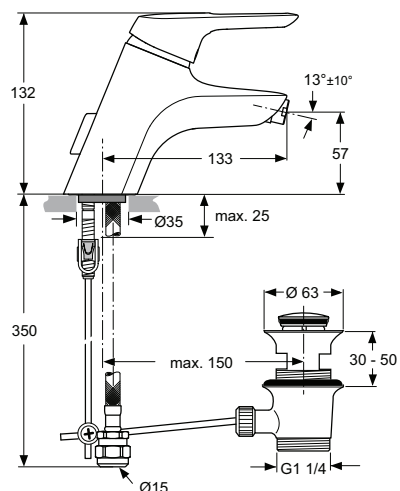

Produced from: Jan. 2011

SL bidet mixer flex. hose with pop-up waste chrome

A5656AA

Replace XX with the appropriate finish code
chrome = AA,

Example spare part order:
A 963 313 AA in chrome

Pos.	Description	Part-Number	Qty.	Pos.	Description	Part-Number	Qty.
1	Lever compl. with Logo ISI	A 963 313 XX	1 pcs	13	O-ring Ø 8x1,5	A 961 118 NU	1 pcs
2	Cap red/blue for handle	A 963 054 NU	1 pcs	14	Inlet Bidet with M18x1		
3	Thread pin M5x10 DIN915	A 963 309 NU	1 pcs	15	Ball joint M18x1 complete	A 962 385 XX	1 pcs
4	Cover + pos.5 + key	B 960 862 XX	1 pcs	16	Aerator M16,5x1	B 960 834 NU	1 pcs
5	Thread ring M43x1,5 / M41x1,5			16a	Aerator M16,5x1 5ltr/min	A 962 708 NU	1 pcs
6	ECO-function / Hot limiter	A 963 314 NU	1 Set	17	Fixation kit Top-Fix	A 960 949 NU	1 Set
7	Cartridge Ø40 cpl.+pos.21	B 960 775 NU	1 pcs	18	Lift rod with pull knob	A 963 357 XX	1 pcs
8	Manifold			19	Bracket	A 963 404 NU	1 pcs
9	Clip			20	Pop-up waste complete	A 961 230 XX	1 pcs
10	O-ring Ø 10x2,5	A 963 788 NU	1 pcs	21	Insert for socket wrench (key for pos. 5)		
11	Flex. hose / Clip / G1/2	A 963 375 NU	1 pcs	22	Coupling nut - in pos. 11 contained		
12	Body / container			23	Key for aerator	A 960 196 NU	1 Set