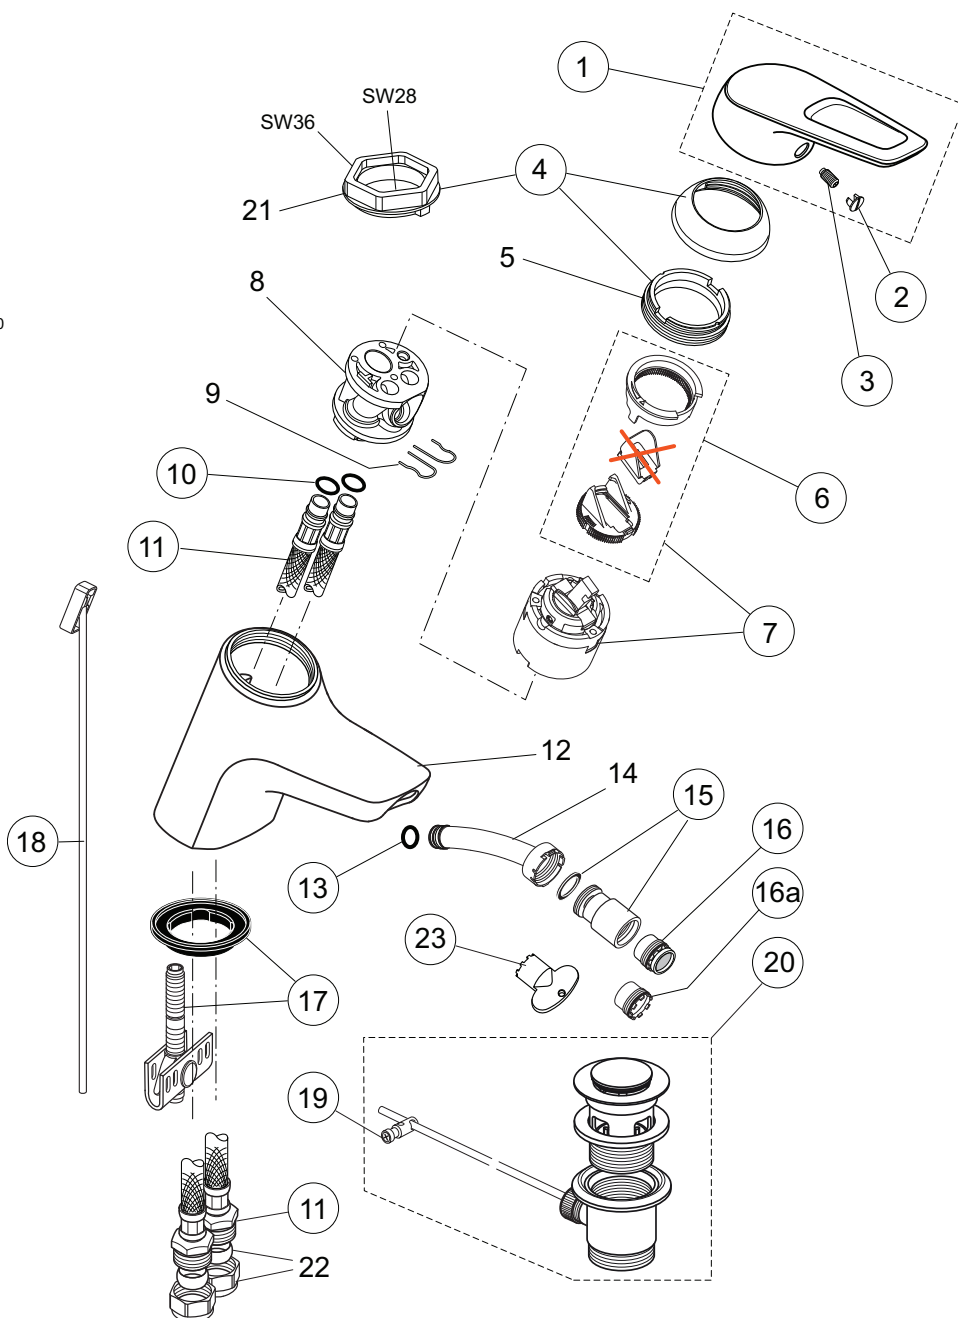

Produced from: Jan. 2011

SL bidet mixer flex. hose with pop-up waste chrome

A5656AA

Replace XX with the appropriate finish code
chrome = AA,

Example spare part order:
A 963 313 AA in chrome

Pos.	Description	Part-Number	Qty.	Pos.	Description	Part-Number	Qty.
1	Lever compl. with Logo ISI	A 963 313 XX	1 pcs	13	O-ring Ø 8x1,5	A 961 118 NU	1 pcs
2	Cap red/blue for handle	A 963 054 NU	1 pcs	14	Inlet Bidet with M18x1		
3	Thread pin M5x10 DIN915	A 963 309 NU	1 pcs	15	Ball joint M18x1 complete	A 962 385 XX	1 pcs
4	Cover + pos.5 + key	B 960 862 XX	1 pcs	16	Aerator M16,5x1	B 960 834 NU	1 pcs
5	Thread ring M43x1,5 / M41x1,5			16a	Aerator M16,5x1 5ltr/min	A 962 708 NU	1 pcs
6	ECO-function / Hot limiter	A 963 314 NU	1 Set	17	Fixation kit Top-Fix	A 960 949 NU	1 Set
7	Cartridge Ø40 cpl.+pos.21	B 960 775 NU	1 pcs	18	Lift rod with pull knob	A 963 357 XX	1 pcs
8	Manifold			19	Bracket	A 963 404 NU	1 pcs
9	Clip			20	Pop-up waste complete	A 961 230 XX	1 pcs
10	O-ring Ø 10x2,5	A 963 788 NU	1 pcs	21	Insert for socket wrench (key for pos. 5)		
11	Flex. hose / Clip / G1/2	A 963 375 NU	1 pcs	22	Coupling nut - in pos. 11 contained		
12	Body / container			23	Key for aerator	A 960 196 NU	1 Set