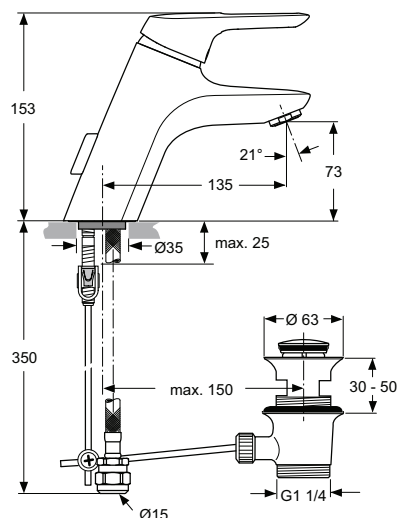

Produced from: Jan. 2011

SL basin mixer flex. hose with pop-up waste chrome
A5648AA

SL basin mixer Piccolo with flex. hose with pop-up waste chrome
A5652AA

Replace XX with the appropriate finish code
chrome = AA,

Example spare part order:
A 963 313 AA in chrome

Pos.	Description	Part-Number	Qty.	Pos.	Description	Part-Number	Qty.
1	Lever compl. with Logo ISI	A 963 313 XX	1 pcs	12	Body / container		
2	Cap red/blue for handle	A 963 054 NU	1 pcs	13	O-ring Ø 8x1,5	A 961 118 NU	1 pcs
3	Thread pin M5x10 DIN915	A 963 309 NU	1 pcs	14	Inlet WT with M24x1		
4	Cover + pos.5 + key	B 960 862 XX	1 pcs	15	Aerator M24x1 -orange-	B 960 754 XX	1 pcs
5	Thread ring M43x1,5 / M41x1,5			15a	Insert to pos. 15	A 962 713 NU	1 pcs
6	ECO-function / Hot limiter	A 963 314 NU	1 Set	16	Fixation kit Top-Fix	A 960 949 NU	1 Set
7	Cartridge Ø40 cpl.+pos.20	B 960 775 NU	1 pcs	17	Lift rod with pull knob	A 963 357 XX	1 pcs
8	Manifold			18	Bracket	A 963 404 NU	1 pcs
9	Clip			19	Pop-up waste complete	A 961 230 XX	1 pcs
10	O-ring Ø 10x2,5	A 963 788 NU	1 pcs	20	Insert for socket wrench (key for pos. 5)		
11	Flex. hose / Clip / G1/2	A 963 375 NU	1 pcs	21	Coupling nut - in pos. 11 contained		