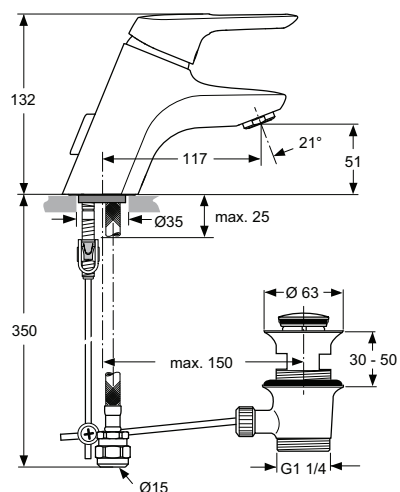

Produced from: Jan. 2011

SL basin mixer flex. hose with pop-up waste chrome
A5648AA

SL basin mixer Piccolo with flex. hose with pop-up waste chrome
A5652AA

Replace XX with the appropriate finish code
chrome = AA,

Example spare part order:
A 963 313 AA in chrome

Pos.	Description	Part-Number	Qty.	Pos.	Description	Part-Number	Qty.
1	Lever compl. with Logo ISI	A 963 313 XX	1 pcs	12	Body / container		
2	Cap red/blue for handle	A 963 054 NU	1 pcs	13	O-ring Ø 8x1,5	A 961 118 NU	1 pcs
3	Thread pin M5x10 DIN915	A 963 309 NU	1 pcs	14	Inlet WT with M24x1		
4	Cover + pos.5 + key	B 960 862 XX	1 pcs	15	Aerator M24x1 -orange-	B 960 754 XX	1 pcs
5	Thread ring M43x1,5 / M41x1,5			15a	Insert to pos. 15	A 962 713 NU	1 pcs
6	ECO-function / Hot limiter	A 963 314 NU	1 Set	16	Fixation kit Top-Fix	A 960 949 NU	1 Set
7	Cartridge Ø40 cpl.+pos.20	B 960 775 NU	1 pcs	17	Lift rod with pull knob	A 963 357 XX	1 pcs
8	Manifold			18	Bracket	A 963 404 NU	1 pcs
9	Clip			19	Pop-up waste complete	A 961 230 XX	1 pcs
10	O-ring Ø 10x2,5	A 963 788 NU	1 pcs	20	Insert for socket wrench (key for pos. 5)		
11	Flex. hose / Clip / G1/2	A 963 375 NU	1 pcs	21	Coupling nut - in pos. 11 contained		