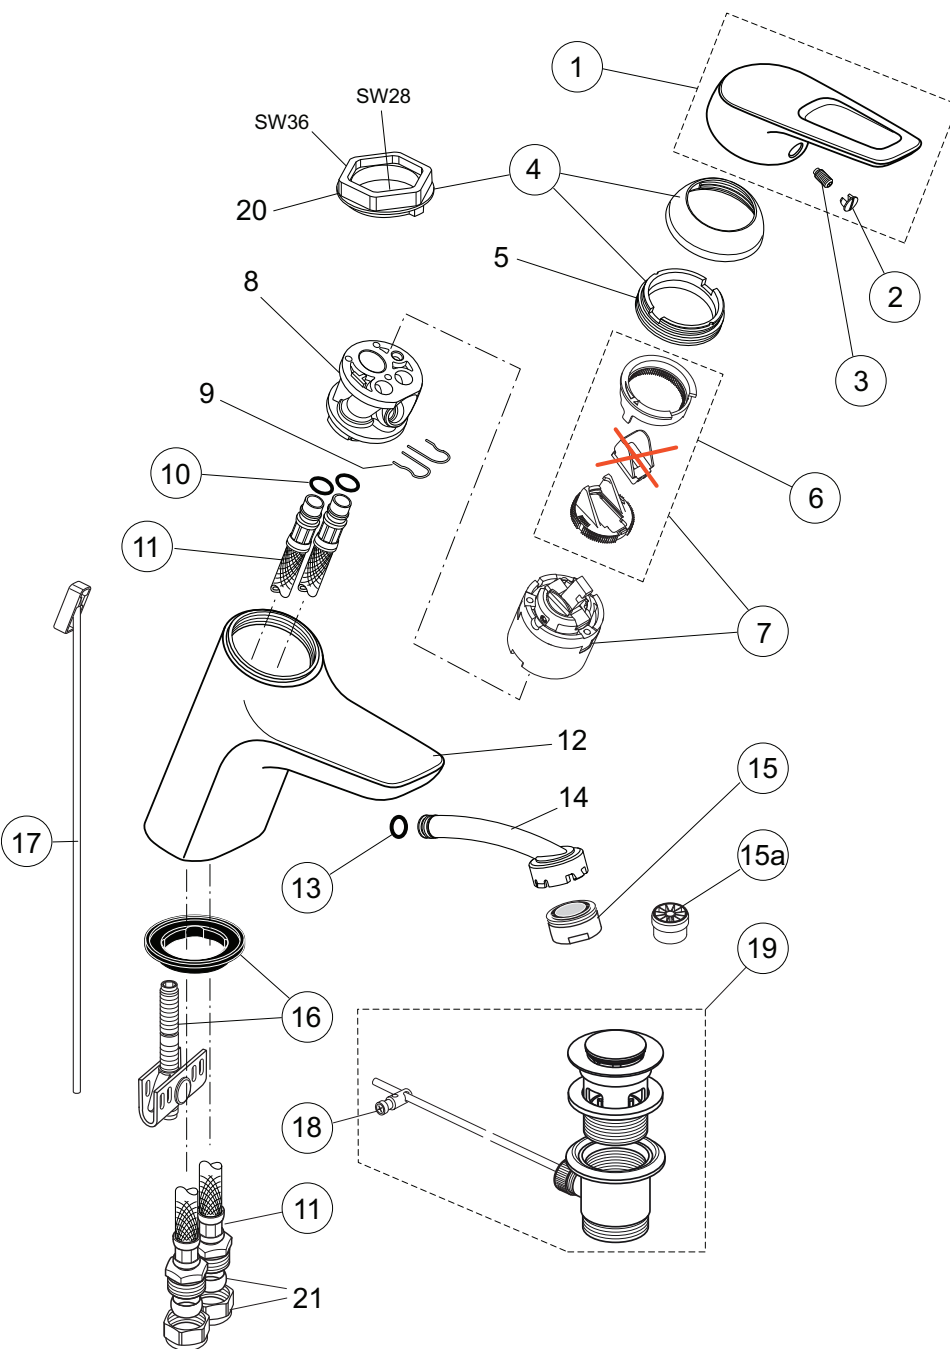

Produced from: Jan. 2011

SL basin mixer flex. hose with pop-up waste chrome
A5648AA

SL basin mixer Piccolo with flex. hose with pop-up waste chrome
A5652AA

Replace XX with the appropriate finish code
chrome = AA,

Example spare part order:
A 963 313 AA in chrome

Pos.	Description	Part-Number	Qty.	Pos.	Description	Part-Number	Qty.
1	Lever compl. with Logo ISI	A 963 313 XX	1 pcs	12	Body / container		
2	Cap red/blue for handle	A 963 054 NU	1 pcs	13	O-ring Ø 8x1,5	A 961 118 NU	1 pcs
3	Thread pin M5x10 DIN915	A 963 309 NU	1 pcs	14	Inlet WT with M24x1		
4	Cover + pos.5 + key	B 960 862 XX	1 pcs	15	Aerator M24x1 -orange-	B 960 754 XX	1 pcs
5	Thread ring M43x1,5 / M41x1,5			15a	Insert to pos. 15	A 962 713 NU	1 pcs
6	ECO-function / Hot limiter	A 963 314 NU	1 Set	16	Fixation kit Top-Fix	A 960 949 NU	1 Set
7	Cartridge Ø40 cpl.+pos.20	B 960 775 NU	1 pcs	17	Lift rod with pull knob	A 963 357 XX	1 pcs
8	Manifold			18	Bracket	A 963 404 NU	1 pcs
9	Clip			19	Pop-up waste complete	A 961 230 XX	1 pcs
10	O-ring Ø 10x2,5	A 963 788 NU	1 pcs	20	Insert for socket wrench (key for pos. 5)		
11	Flex. hose / Clip / G1/2	A 963 375 NU	1 pcs	21	Coupling nut - in pos. 11 contained		