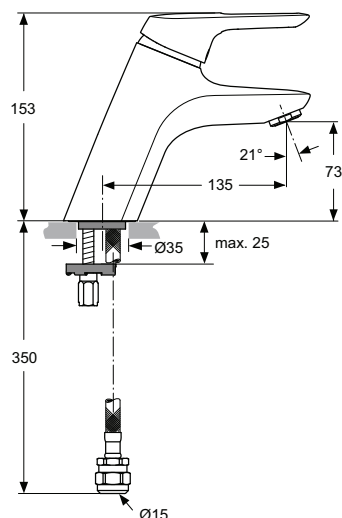

Produced from: Jan. 2011

SL basin mixer flex. hose
without pop-up waste
chrome **A5649AA**

Replace XX with the appropriate finish code
chrome = AA,

Example spare part order:
A 963 313 AA in chrome

Pos.	Description	Part-Number	Qty.	Pos.	Description	Part-Number	Qty.
1	Lever compl. with Logo ISI	A 963 313 XX	1 pcs	12	Body / container		
2	Cap red/blue for handle	A 963 054 NU	1 pcs	13	O-ring Ø 8x1,5	A 961 118 NU	1 pcs
3	Thread pin M5x10 DIN915	A 963 309 NU	1 pcs	14	Inlet WT with M24x1		
4	Cover + pos.5 + key	B 960 862 XX	1 pcs	15	Aerator M24x1 -orange-	B 960 754 XX	1 pcs
5	Thread ring M43x1,5 / M41x1,5			15a	Insert to pos. 15	A 962 713 NU	1 pcs
6	ECO-function / Hot limiter	A 963 314 NU	1 Set	16	Stud M8x56		
7	Cartridge Ø40 cpl.+pos.18	B 960 775 NU	1 pcs	17	Fixation kit universal	A 960 001 NU	1 Set
8	Manifold			18	Insert for socket wrench (key for pos. 5)		
9	Clip			19	Coupling nut - in pos. 11 contained		
10	O-ring Ø 10x2,5	A 963 788 NU	1 pcs				
11	Flex. hose / Clip / G1/2	A 963 375 NU	1 pcs				