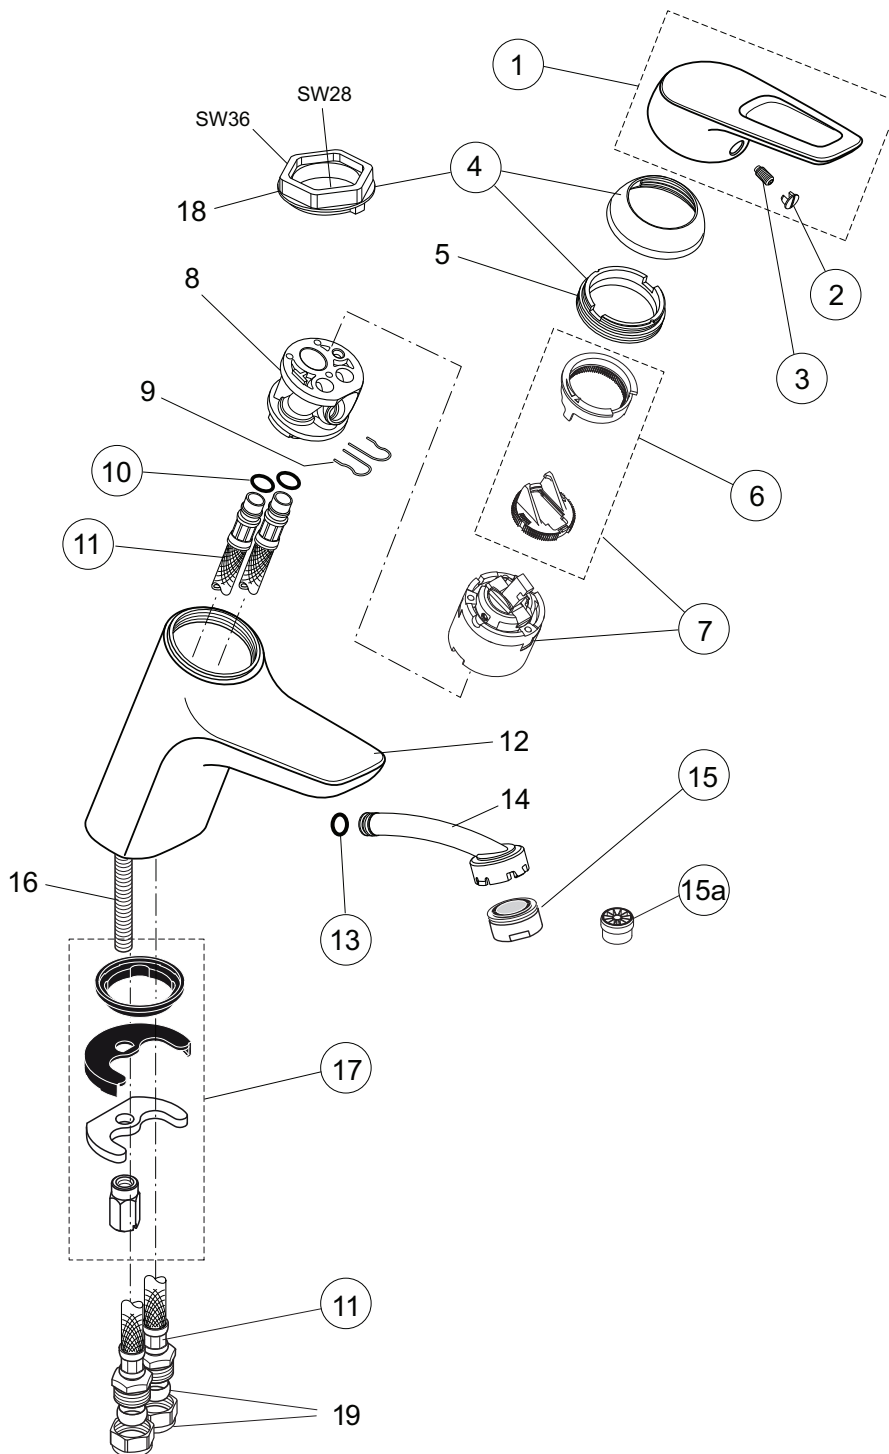

Produced from: Jan. 2011

SL basin mixer flex. hose
without pop-up waste
chrome **A5649AA**

Replace XX with the appropriate finish code
chrome = AA,

Example spare part order:
A 963 313 AA in chrome

Pos.	Description	Part-Number	Qty.	Pos.	Description	Part-Number	Qty.
1	Lever compl. with Logo ISI	A 963 313 XX	1 pcs	12	Body / container		
2	Cap red/blue for handle	A 963 054 NU	1 pcs	13	O-ring Ø 8x1,5	A 961 118 NU	1 pcs
3	Thread pin M5x10 DIN915	A 963 309 NU	1 pcs	14	Inlet WT with M24x1		
4	Cover + pos.5 + key	B 960 862 XX	1 pcs	15	Aerator M24x1 -orange-	B 960 754 XX	1 pcs
5	Thread ring M43x1,5 / M41x1,5			15a	Insert to pos. 15	A 962 713 NU	1 pcs
6	ECO-function / Hot limiter	A 963 314 NU	1 Set	16	Stud M8x56		
7	Cartridge Ø40 cpl.+pos.18	B 960 775 NU	1 pcs	17	Fixation kit universal	A 960 001 NU	1 Set
8	Manifold			18	Insert for socket wrench (key for pos. 5)		
9	Clip			19	Coupling nut - in pos. 11 contained		
10	O-ring Ø 10x2,5	A 963 788 NU	1 pcs				
11	Flex. hose / Clip / G1/2	A 963 375 NU	1 pcs				