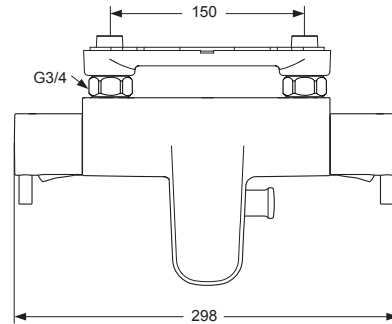

Produced from: July 2010

Bath/Shower Thermostat  
chrome **A5639AA**

Pos.	Description	Part-Number	Qty.	Pos.	Description	Part-Number	Qty.
1	Handle for temp. cpl.	<b>A 963 099 AA</b>	1 pcs	17	Non-return valve DW15	<b>A 962 594 NU</b>	2 pcs
2	Screw Ejot PT KB50x10			18	O - ring Ø 17 x 2	<b>A 961 810 NU</b>	2 pcs
3	Screw ( spigot )			19	Seat M20 x 1 left thread		
4	Screw M4 L=23,5	<b>A 962 998 NU</b>	2 pcs	20	Fibre / Filter Ø24x15x2,4	<b>A 962 595 NU</b>	2 pcs
5	Handle for Volume control	<b>A 960 801 AA</b>	1 pcs	21	Connector G3/4		
6	Temp. adjustment compl.	<b>A 963 427 NU</b>	1 Set	22	Compression ring		
7	Thermostatic Cartridge	<b>A 962 229 NU</b>	1 pcs	23	Shroud f. wall mounted kit	<b>B 960 722 AA</b>	2 pcs
8	Repair-Set Cartridge	<b>A 962 230 NU</b>	1 Set	24	Brass wall plate		
9	Body for Bath/shower			25	Gasket	<b>B 960 721 NU</b>	1 pcs
10	Handle insert + stopring	<b>A 963 432 NU</b>	1 Set	26	Nipple G1/2 for shower		
11	Headwork ( Cartridge )	<b>A 961 233 NU</b>	1 pcs	27	Aerator M24x1 -C-	<b>A 961 132 AA</b>	1 pcs
12	Cover for B/S 150mm			28	Pull knob	<b>A 963 537 AA</b>	1 pcs
13	Sealing stripes			29	Diverter complete	<b>A 960 575 AA</b>	1 pcs
14	Back plate ( frame )						
15	Ring ( Clip )						
16	Coupling nut G3/4 - SW30						