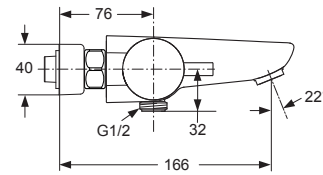

Produced from: July 2010

Bath/Shower Thermostat  
chrome **A5639AA**

Pos.	Description	Part-Number	Qty.	Pos.	Description	Part-Number	Qty.
1	Handle for temp. cpl.	<b>A 963 099 AA</b>	1 pcs	17	Non-return valve DW15	<b>A 962 594 NU</b>	2 pcs
2	Screw Ejot PT KB50x10			18	O - ring Ø 17 x 2	<b>A 961 810 NU</b>	2 pcs
3	Screw ( spigot )			19	Seat M20 x 1 left thread		
4	Screw M4 L=23,5	<b>A 962 998 NU</b>	2 pcs	20	Fibre / Filter Ø24x15x2,4	<b>A 962 595 NU</b>	2 pcs
5	Handle for Volume control	<b>A 960 801 AA</b>	1 pcs	21	Connector G3/4		
6	Temp. adjustment compl.	<b>A 963 427 NU</b>	1 Set	22	Compression ring		
7	Thermostatic Cartridge	<b>A 962 229 NU</b>	1 pcs	23	Shroud f. wall mounted kit	<b>B 960 722 AA</b>	2 pcs
8	Repair-Set Cartridge	<b>A 962 230 NU</b>	1 Set	24	Brass wall plate		
9	Body for Bath/shower			25	Gasket	<b>B 960 721 NU</b>	1 pcs
10	Handle insert + stopring	<b>A 963 432 NU</b>	1 Set	26	Nipple G1/2 for shower		
11	Headwork ( Cartridge )	<b>A 961 233 NU</b>	1 pcs	27	Aerator M24x1 -C-	<b>A 961 132 AA</b>	1 pcs
12	Cover for B/S 150mm			28	Pull knob	<b>A 963 537 AA</b>	1 pcs
13	Sealing stripes			29	Diverter complete	<b>A 960 575 AA</b>	1 pcs
14	Back plate ( frame )						
15	Ring ( Clip )						
16	Coupling nut G3/4 - SW30						