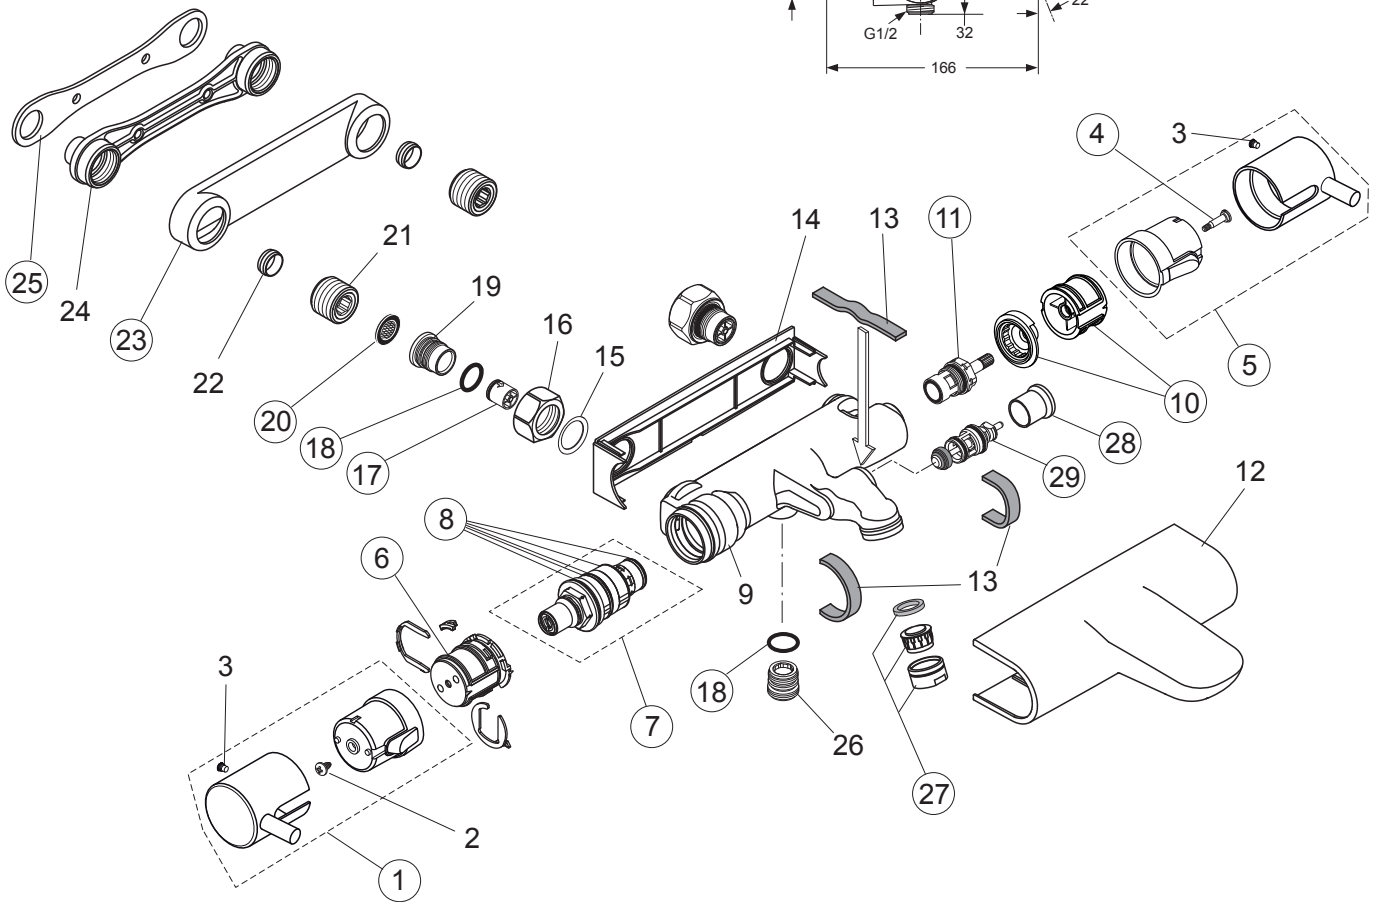

Produced from: July 2010

Bath/Shower Thermostat  
chrome **A5639AA**

Pos.	Description	Part-Number	Qty.	Pos.	Description	Part-Number	Qty.
1	Handle for temp. cpl.	<b>A 963 099 AA</b>	1 pcs	17	Non-return valve DW15	<b>A 962 594 NU</b>	2 pcs
2	Screw Ejot PT KB50x10			18	O - ring Ø 17 x 2	<b>A 961 810 NU</b>	2 pcs
3	Screw ( spigot )			19	Seat M20 x 1 left thread		
4	Screw M4 L=23,5	<b>A 962 998 NU</b>	2 pcs	20	Fibre / Filter Ø24x15x2,4	<b>A 962 595 NU</b>	2 pcs
5	Handle for Volume control	<b>A 960 801 AA</b>	1 pcs	21	Connector G3/4		
6	Temp. adjustment compl.	<b>A 963 427 NU</b>	1 Set	22	Compression ring		
7	Thermostatic Cartridge	<b>A 962 229 NU</b>	1 pcs	23	Shroud f. wall mounted kit	<b>B 960 722 AA</b>	2 pcs
8	Repair-Set Cartridge	<b>A 962 230 NU</b>	1 Set	24	Brass wall plate		
9	Body for Bath/shower			25	Gasket	<b>B 960 721 NU</b>	1 pcs
10	Handle insert + stopring	<b>A 963 432 NU</b>	1 Set	26	Nipple G1/2 for shower		
11	Headwork ( Cartridge )	<b>A 961 233 NU</b>	1 pcs	27	Aerator M24x1 -C-	<b>A 961 132 AA</b>	1 pcs
12	Cover for B/S 150mm			28	Pull knob	<b>A 963 537 AA</b>	1 pcs
13	Sealing stripes			29	Diverter complete	<b>A 960 575 AA</b>	1 pcs
14	Back plate ( frame )						
15	Ring ( Clip )						
16	Coupling nut G3/4 - SW30						