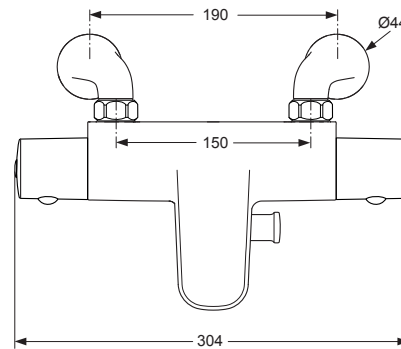

# ALTO ECOTHERM A5635.. A5636..

Produced from: July 2010

Bath/Shower Thermostat  
rim-mounted  
chrome **A5635AA**

Bath/Shower Thermostat  
rim-mounted  
with shower kit  
chrome **A5636AA**

Pos.	Description	Part-Number	Qty.	Pos.	Description	Part-Number	Qty.
1	Cap for handle	<b>A 962 361 LJ</b>	1 Set	14	Back plate ( frame )		
2	Screw Ejot PT KB50x10			15	Ring ( Clip )		
3	Handle for Temperature	<b>A 962 232 AA</b>	1 pcs	16	Coupling nut G3/4 - SW30		
4	Screw M4 L=23,5	<b>A 962 998 NU</b>	2 pcs	17	Non-return valve DW15	<b>A 962 594 NU</b>	2 pcs
5	Handle for Volume control	<b>A 962 233 AA</b>	1 pcs	18	O - ring Ø 17 x 2	<b>A 961 810 NU</b>	2 pcs
6	Temp. adjustment compl.	<b>A 963 427 NU</b>	1 Set	19	Seat M20 x 1 left thread		
7	Thermostatic Cartridge	<b>A 962 229 NU</b>	1 pcs	20	Fibre / Filter Ø24x15x2,4	<b>A 962 595 NU</b>	2 pcs
8	Repair-Set Cartridge	<b>A 962 230 NU</b>	1 Set	21	Deck elbow complete		
9	Body for Bath/shower			22	Nipple G1/2 for shower		
10	Handle insert + stopring	<b>A 963 432 NU</b>	1 Set	23	Aerator M24x1 -C-	<b>A 961 132 AA</b>	1 pcs
11	Headwork ( Cartridge )	<b>A 963 400 NU</b>	1 pcs	24	Pull knob	<b>A 963 537 AA</b>	1 pcs
12	Cover for B/S 150mm			25	Diverter complete	<b>A 960 575 AA</b>	1 pcs
13	Sealing stripes						