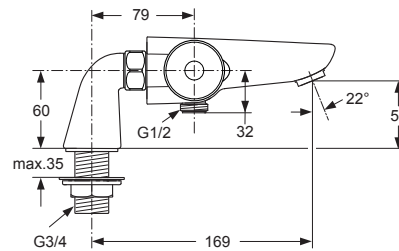

# ALTO ECOTHERM A5635.. A5636..

Produced from: July 2010

Bath/Shower Thermostat  
rim-mounted  
chrome **A5635AA**

Bath/Shower Thermostat  
rim-mounted  
with shower kit  
chrome **A5636AA**

Pos.	Description	Part-Number	Qty.	Pos.	Description	Part-Number	Qty.
1	Cap for handle	<b>A 962 361 LJ</b>	1 Set	14	Back plate ( frame )		
2	Screw Ejot PT KB50x10			15	Ring ( Clip )		
3	Handle for Temperature	<b>A 962 232 AA</b>	1 pcs	16	Coupling nut G3/4 - SW30		
4	Screw M4 L=23,5	<b>A 962 998 NU</b>	2 pcs	17	Non-return valve DW15	<b>A 962 594 NU</b>	2 pcs
5	Handle for Volume control	<b>A 962 233 AA</b>	1 pcs	18	O - ring Ø 17 x 2	<b>A 961 810 NU</b>	2 pcs
6	Temp. adjustment compl.	<b>A 963 427 NU</b>	1 Set	19	Seat M20 x 1 left thread		
7	Thermostatic Cartridge	<b>A 962 229 NU</b>	1 pcs	20	Fibre / Filter Ø24x15x2,4	<b>A 962 595 NU</b>	2 pcs
8	Repair-Set Cartridge	<b>A 962 230 NU</b>	1 Set	21	Deck elbow complete		
9	Body for Bath/shower			22	Nipple G1/2 for shower		
10	Handle insert + stopring	<b>A 963 432 NU</b>	1 Set	23	Aerator M24x1 -C-	<b>A 961 132 AA</b>	1 pcs
11	Headwork ( Cartridge )	<b>A 963 400 NU</b>	1 pcs	24	Pull knob	<b>A 963 537 AA</b>	1 pcs
12	Cover for B/S 150mm			25	Diverter complete	<b>A 960 575 AA</b>	1 pcs
13	Sealing stripes						