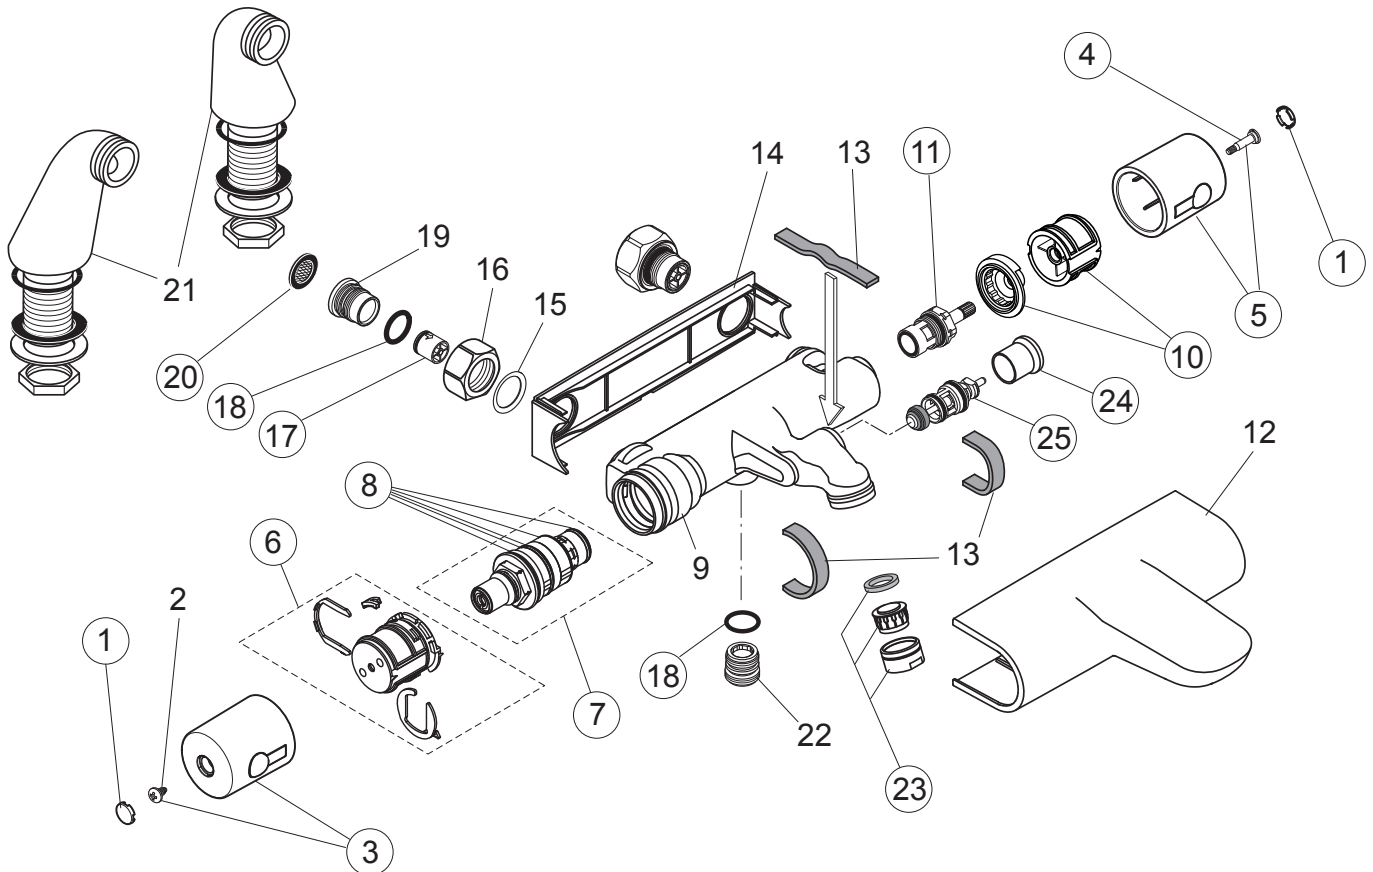

# ALTO ECOTHERM A5635.. A5636..

Produced from: July 2010

Bath/Shower Thermostat  
rim-mounted  
chrome **A5635AA**

Bath/Shower Thermostat  
rim-mounted  
with shower kit  
chrome **A5636AA**

Pos.	Description	Part-Number	Qty.	Pos.	Description	Part-Number	Qty.
1	Cap for handle	<b>A 962 361 LJ</b>	1 Set	14	Back plate ( frame )		
2	Screw Ejot PT KB50x10			15	Ring ( Clip )		
3	Handle for Temperature	<b>A 962 232 AA</b>	1 pcs	16	Coupling nut G3/4 - SW30		
4	Screw M4 L=23,5	<b>A 962 998 NU</b>	2 pcs	17	Non-return valve DW15	<b>A 962 594 NU</b>	2 pcs
5	Handle for Volume control	<b>A 962 233 AA</b>	1 pcs	18	O - ring Ø 17 x 2	<b>A 961 810 NU</b>	2 pcs
6	Temp. adjustment compl.	<b>A 963 427 NU</b>	1 Set	19	Seat M20 x 1 left thread		
7	Thermostatic Cartridge	<b>A 962 229 NU</b>	1 pcs	20	Fibre / Filter Ø24x15x2,4	<b>A 962 595 NU</b>	2 pcs
8	Repair-Set Cartridge	<b>A 962 230 NU</b>	1 Set	21	Deck elbow complete		
9	Body for Bath/shower			22	Nipple G1/2 for shower		
10	Handle insert + stopring	<b>A 963 432 NU</b>	1 Set	23	Aerator M24x1 -C-	<b>A 961 132 AA</b>	1 pcs
11	Headwork ( Cartridge )	<b>A 963 400 NU</b>	1 pcs	24	Pull knob	<b>A 963 537 AA</b>	1 pcs
12	Cover for B/S 150mm			25	Diverter complete	<b>A 960 575 AA</b>	1 pcs
13	Sealing stripes						