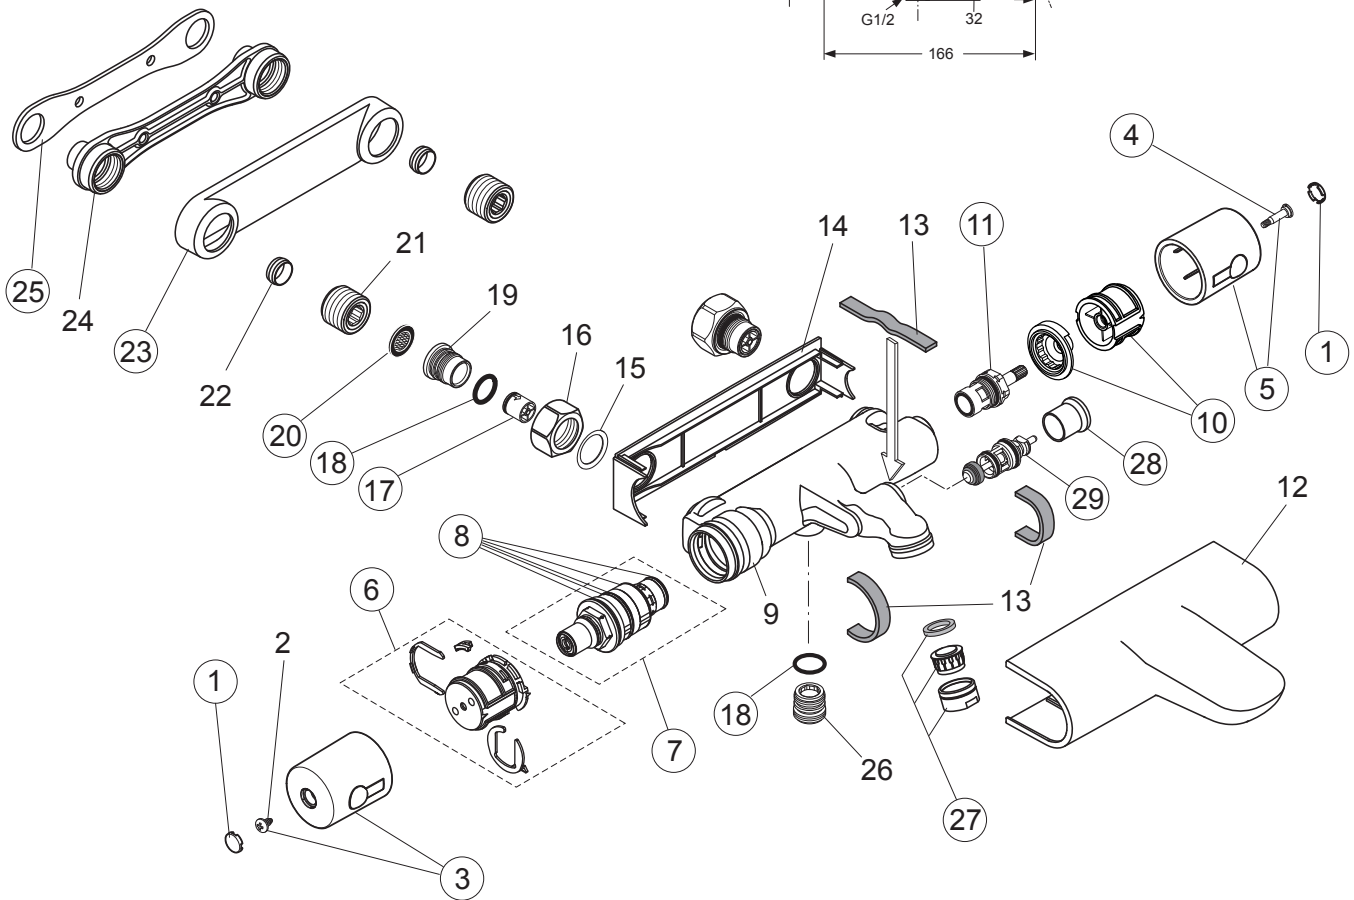

Produced from: July 2010

Bath/Shower Thermostat
chrome **A5634AA**

Pos.	Description	Part-Number	Qty.	Pos.	Description	Part-Number	Qty.
1	Cap for handle	A 962 361 LJ	1 Set	17	Non-return valve DW15	A 962 594 NU	2 pcs
2	Screw Ejot PT KB50x10			18	O - ring Ø 17 x 2	A 961 810 NU	2 pcs
3	Handle for Temperature	A 962 232 AA	1 pcs	19	Seat M20 x 1 left thread		
4	Screw M4 L=23,5	A 962 998 NU	2 pcs	20	Fibre / Filter Ø24x15x2,4	A 962 595 NU	2 pcs
5	Handle for Volume control	A 962 233 AA	1 pcs	21	Connector G3/4		
6	Temp. adjustment compl.	A 963 427 NU	1 Set	22	Compression ring		
7	Thermostatic Cartridge	A 962 229 NU	1 pcs	23	Shroud f. wall mounted kit	B 960 722 AA	2 pcs
8	Repair-Set Cartridge	A 962 230 NU	1 Set	24	Brass wall plate		
9	Body for Bath/shower			25	Gasket	B 960 721 NU	1 pcs
10	Handle insert + stopring	A 963 432 NU	1 Set	26	Nipple G1/2 for shower		
11	Headwork (Cartridge)	A 963 400 NU	1 pcs	27	Aerator M24x1 -C-	A 961 132 AA	1 pcs
12	Cover for B/S 150mm			28	Pull knob	A 963 537 AA	1 pcs
13	Sealing stripes			29	Diverter complete	A 960 575 AA	1 pcs
14	Back plate (frame)						
15	Ring (Clip)						
16	Coupling nut G3/4 - SW30						