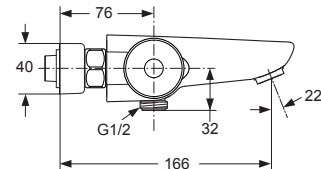

Produced from: July 2010

Bath/Shower Thermostat
chrome **A5634AA**

Pos.	Description	Part-Number	Qty.	Pos.	Description	Part-Number	Qty.
1	Cap for handle	A 962 361 LJ	1 Set	17	Non-return valve DW15	A 962 594 NU	2 pcs
2	Screw Ejot PT KB50x10			18	O - ring Ø 17 x 2	A 961 810 NU	2 pcs
3	Handle for Temperature	A 962 232 AA	1 pcs	19	Seat M20 x 1 left thread		
4	Screw M4 L=23,5	A 962 998 NU	2 pcs	20	Fibre / Filter Ø24x15x2,4	A 962 595 NU	2 pcs
5	Handle for Volume control	A 962 233 AA	1 pcs	21	Connector G3/4		
6	Temp. adjustment compl.	A 963 427 NU	1 Set	22	Compression ring		
7	Thermostatic Cartridge	A 962 229 NU	1 pcs	23	Shroud f. wall mounted kit	B 960 722 AA	2 pcs
8	Repair-Set Cartridge	A 962 230 NU	1 Set	24	Brass wall plate		
9	Body for Bath/shower			25	Gasket	B 960 721 NU	1 pcs
10	Handle insert + stopring	A 963 432 NU	1 Set	26	Nipple G1/2 for shower		
11	Headwork (Cartridge)	A 963 400 NU	1 pcs	27	Aerator M24x1 -C-	A 961 132 AA	1 pcs
12	Cover for B/S 150mm			28	Pull knob	A 963 537 AA	1 pcs
13	Sealing stripes			29	Diverter complete	A 960 575 AA	1 pcs
14	Back plate (frame)						
15	Ring (Clip)						
16	Coupling nut G3/4 - SW30						