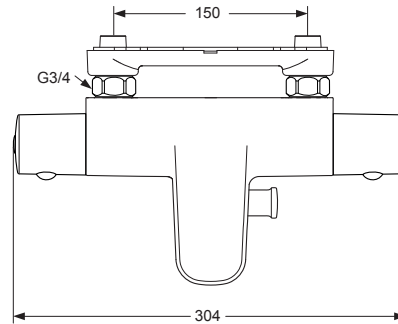

Produced from: July 2010

Bath/Shower Thermostat
chrome **A5634AA**

Pos.	Description	Part-Number	Qty.	Pos.	Description	Part-Number	Qty.
1	Cap for handle	A 962 361 LJ	1 Set	17	Non-return valve DW15	A 962 594 NU	2 pcs
2	Screw Ejot PT KB50x10			18	O - ring Ø 17 x 2	A 961 810 NU	2 pcs
3	Handle for Temperature	A 962 232 AA	1 pcs	19	Seat M20 x 1 left thread		
4	Screw M4 L=23,5	A 962 998 NU	2 pcs	20	Fibre / Filter Ø24x15x2,4	A 962 595 NU	2 pcs
5	Handle for Volume control	A 962 233 AA	1 pcs	21	Connector G3/4		
6	Temp. adjustment compl.	A 963 427 NU	1 Set	22	Compression ring		
7	Thermostatic Cartridge	A 962 229 NU	1 pcs	23	Shroud f. wall mounted kit	B 960 722 AA	2 pcs
8	Repair-Set Cartridge	A 962 230 NU	1 Set	24	Brass wall plate		
9	Body for Bath/shower			25	Gasket	B 960 721 NU	1 pcs
10	Handle insert + stopring	A 963 432 NU	1 Set	26	Nipple G1/2 for shower		
11	Headwork (Cartridge)	A 963 400 NU	1 pcs	27	Aerator M24x1 -C-	A 961 132 AA	1 pcs
12	Cover for B/S 150mm			28	Pull knob	A 963 537 AA	1 pcs
13	Sealing stripes			29	Diverter complete	A 960 575 AA	1 pcs
14	Back plate (frame)						
15	Ring (Clip)						
16	Coupling nut G3/4 - SW30						