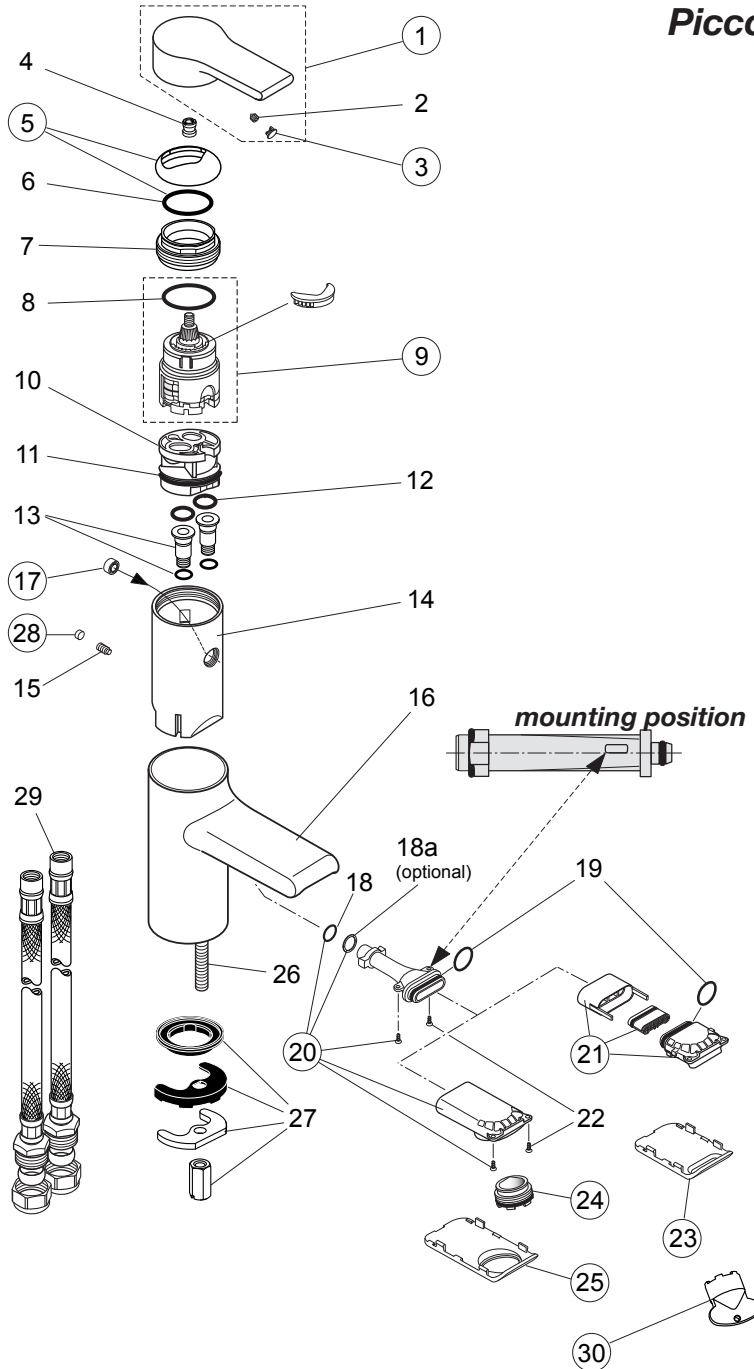

Produced from: Jan. 2010

Piccolo

SL basin mixer Piccolo, Aerator
with flexible hose
chrome **A5535AA**

SL basin mixer, Waterfall
with flexible hose
chrome **A5536AA**

Pos.	Description	Part-Number	Qty.	Pos.	Description	Part-Number	Qty.
1	Lever cpl. with Logo IS	A 960 645 AA	1 pcs	17	Flow limiter (waterfall only)	A 960 647 NU	1 pcs
2	Thread pin M5x6 DIN914			18	O - ring Ø 9,25 x 1,78 (until 2014) (from 2015 Ø 9,1 x 1,6)		
3	Handle cap	B 960 473 AA	1 pcs	19	O - ring Ø 18 x 1,5		
4	Handle adapter (included in pos. 9)			20	Water outlet f. aerator	A 960 649 NU*	1 Set
5	Cover cap	A 960 646 AA	1 pcs	21	Water outlet f. waterfall	A 960 687 NU*	1 Set
6	O - ring Ø 28,3 x 1,78			22	Screw Ejot WN5152 20x5		
7	Clamping nut M43 x 1,5			23	Cover plate waterfall	A 960 688 AA	1 pcs
8	O - Ring Ø 35 x 3,2			24	Aerator M24x1 short / 5ltr.	A 962 079 NU	1 pcs
9	Cartridge Multiport Click	A 962 985 NU	1 pcs		Aerator M24x1 h=15,4mm	A 960 692 NU	1 pcs
	Cartridge (only waterfall)	A 962 716 NU	1 pcs	25	Cover plate aerator	A 960 689 AA	1 pcs
10	Plastic manifold			26	Stud M8 x 63mm		
11	O - ring Ø 34,65 x 1,78			27	Fixation set		
12	O - ring Ø 10 x 2			28	Cover shield	A 963 751 NU	1 pcs
13	Adapter flex. hose + O-ring Ø 7 x 1,5			29	Flex. hose M10x1In.-G1/2		
14	Cartridge holder			30	Key f. aerator pos. 24	A 960 196 NU	1 Set
15	Thread pin M5x16 DIN 914						
16	Body (Lavy Piccolo)						

*from 2015 w. Pos.18a (optional); water outlet removed in Pos.20 + Pos.21