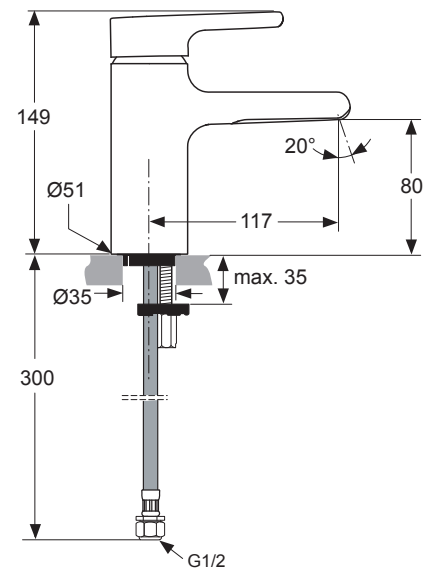

Produced from: Jan. 2010

Piccolo

SL basin mixer Piccolo, Aerator
with flexible hose
chrome **A5535AA**

SL basin mixer, Waterfall
with flexible hose
chrome **A5536AA**

Pos.	Description	Part-Number	Qty.	Pos.	Description	Part-Number	Qty.
1	Lever cpl. with Logo IS	A 960 645 AA	1 pcs	17	Flow limiter (waterfall only)	A 960 647 NU	1 pcs
2	Thread pin M5x6 DIN914			18	O - ring Ø 9,25 x 1,78 (until 2014) (from 2015 Ø 9,1 x 1,6)		
3	Handle cap	B 960 473 AA	1 pcs	19	O - ring Ø 18 x 1,5		
4	Handle adapter (included in pos. 9)			20	Water outlet f. aerator	A 960 649 NU*	1 Set
5	Cover cap	A 960 646 AA	1 pcs	21	Water outlet f. waterfall	A 960 687 NU*	1 Set
6	O - ring Ø 28,3 x 1,78			22	Screw Ejot WN5152 20x5		
7	Clamping nut M43 x 1,5			23	Cover plate waterfall	A 960 688 AA	1 pcs
8	O - Ring Ø 35 x 3,2			24	Aerator M24x1 short / 5ltr.	A 962 079 NU	1 pcs
9	Cartridge Multiport Click	A 962 985 NU	1 pcs		Aerator M24x1 h=15,4mm	A 960 692 NU	1 pcs
	Cartridge (only waterfall)	A 962 716 NU	1 pcs	25	Cover plate aerator	A 960 689 AA	1 pcs
10	Plastic manifold			26	Stud M8 x 63mm		
11	O - ring Ø 34,65 x 1,78			27	Fixation set		
12	O - ring Ø 10 x 2			28	Cover shield	A 963 751 NU	1 pcs
13	Adapter flex. hose + O-ring Ø 7 x 1,5			29	Flex. hose M10x1In.-G1/2		
14	Cartridge holder			30	Key f. aerator pos. 24	A 960 196 NU	1 Set
15	Thread pin M5x16 DIN 914						
16	Body (Lavy Piccolo)						

*from 2015 w. Pos.18a (optional); water outlet removed in Pos.20 + Pos.21