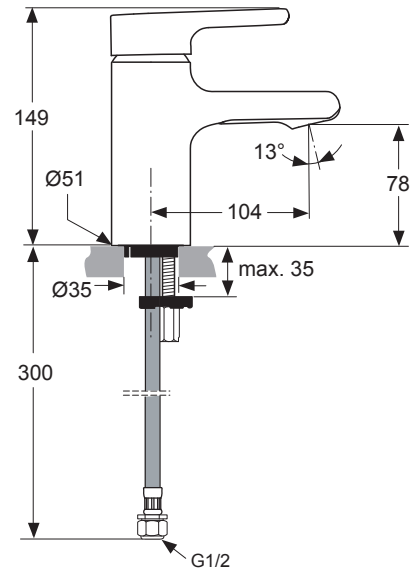

Produced from: Jan. 2010

Piccolo

SL basin mixer Piccolo, Aerator
with flexible hose
chrome **A5535AA**

SL basin mixer, Waterfall
with flexible hose
chrome **A5536AA**

Pos.	Description	Part-Number	Qty.	Pos.	Description	Part-Number	Qty.
1	Lever cpl. with Logo IS	A 960 645 AA	1 pcs	17	Flow limiter (waterfall only)	A 960 647 NU	1 pcs
2	Thread pin M5x6 DIN914			18	O - ring Ø 9,25 x 1,78 (until 2014) (from 2015 Ø 9,1 x 1,6)		
3	Handle cap	B 960 473 AA	1 pcs	19	O - ring Ø 18 x 1,5		
4	Handle adapter (included in pos. 9)			20	Water outlet f. aerator	A 960 649 NU*	1 Set
5	Cover cap	A 960 646 AA	1 pcs	21	Water outlet f. waterfall	A 960 687 NU*	1 Set
6	O - ring Ø 28,3 x 1,78			22	Screw Ejot WN5152 20x5		
7	Clamping nut M43 x 1,5			23	Cover plate waterfall	A 960 688 AA	1 pcs
8	O - Ring Ø 35 x 3,2			24	Aerator M24x1 short / 5ltr.	A 962 079 NU	1 pcs
9	Cartridge Multiport Click	A 962 985 NU	1 pcs		Aerator M24x1 h=15,4mm	A 960 692 NU	1 pcs
	Cartridge (only waterfall)	A 962 716 NU	1 pcs	25	Cover plate aerator	A 960 689 AA	1 pcs
10	Plastic manifold			26	Stud M8 x 63mm		
11	O - ring Ø 34,65 x 1,78			27	Fixation set		
12	O - ring Ø 10 x 2			28	Cover shield	A 963 751 NU	1 pcs
13	Adapter flex. hose + O-ring Ø 7 x 1,5			29	Flex. hose M10x1In.-G1/2		
14	Cartridge holder			30	Key f. aerator pos. 24	A 960 196 NU	1 Set
15	Thread pin M5x16 DIN 914						
16	Body (Lavy Piccolo)						

*from 2015 w. Pos.18a (optional); water outlet removed in Pos.20 + Pos.21