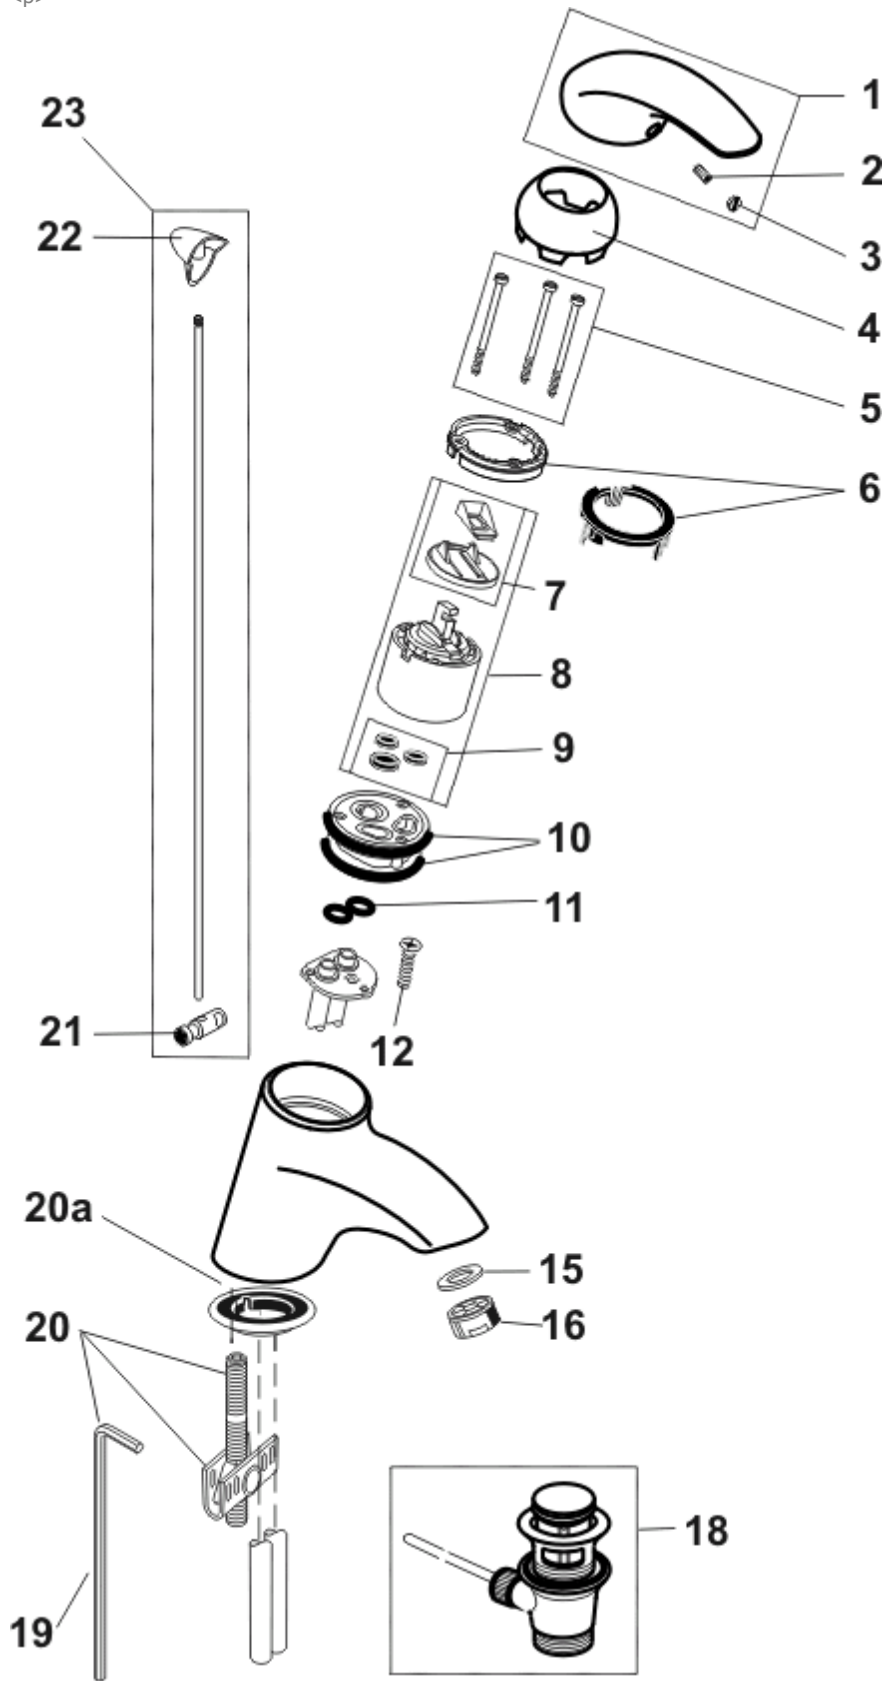

<p>

<b><u>Ref.</u></b>	<b><u>Description</u></b>	<b><u>Part No.</u></b>
1	Single lever handle	A960279AA
2	Grub screw	A963309NU
3	Index button	A963931NU
4	Shroud	A960284AA
5	Cartridge screws M4 x 64	A960285NU
6	Temperature limiting mechanism	A963923NU
7	CLICK mechanism	A860700NU
8	CX single lever cartridge	E960679NU
9	cartridge inlet seals	A961155NU
10	Port adaptor o-rings	A963982NU
11	O rings	A960286NU
12	Screw	-
15	Rubber washer	-
16	Flow straightener	E950655AA
18	Pop-up waste	E950612AA
19	Allen key	E960016NU
20	Fixing kit	A960949NU
20a	Deck sealing washer	A960123NU
21	Clamp for pop-up rod	A963998
22	Pop-up rod knob	A960282AA
23	Pop-up rod, knob and clamp	A960283AA