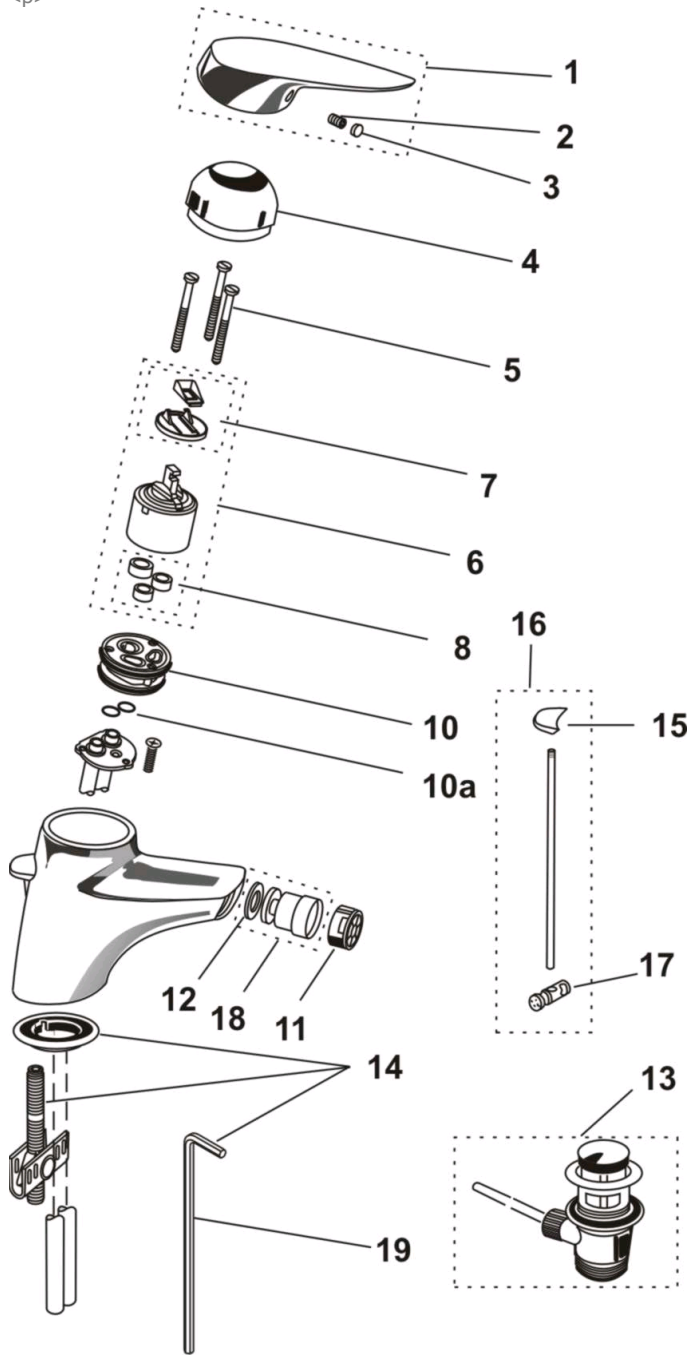

<p>

<b>Ref.</b>	<b>Description</b>	<b>Part No.</b>
1	Ceramix single lever handle	A960807AA
2	Grub screw	A963309NU
3	Index button	A963054NU
4	Shroud	A963817AA
5	Cartridge screws M4 x 45.5	A963333NU
6	CX single lever cartridge UK	E960679NU
7	CLICK mechanism	A860700NU
8	Cartridge seals	A961155NU
10	Port adaptor o-rings	A961338NU
10a	Port adaptor inlet seals 10.0 x 2.5	A963788NU
11	Flow straightener	A961625AA
11a	Aerator	A960321AA
13	Pop-up waste	E950612AA
13a	Pop-up plug	A961226AA
14	Fixing kit	A960949NU
14a	Deck sealing washer	A960123NU
15	Pop-up knob	A963819AA
16	Pop-up rod, knob and clamp ??????	A963820AA
17	Clamp for pop-up rod	A963404NU
18	Bidet swivel	A960063AA
19	Allen key	E960016NU