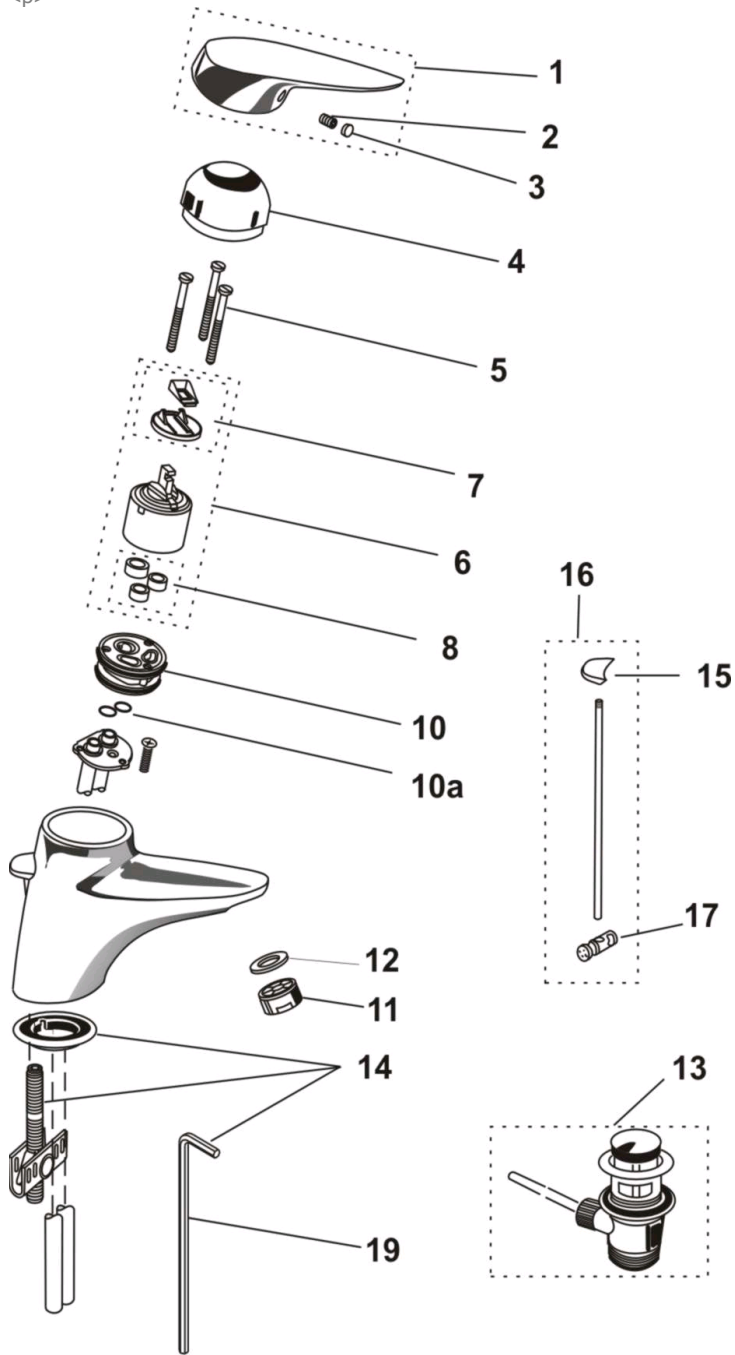

<p>

Ref.	Description	Part No.
1	Ceramix single lever handle	A960807AA
2	Grub screw	A963309NU
3	Index button	A963054NU
4	Shroud	A963817AA
5	Cartridge screws M4 x 45.5	A963333NU
6	CX single lever cartridge UK	E960679NU
7	CLICK mechanism	A860700NU
8	Cartridge seals	A961155NU
10	Port adaptor o-rings	A961338NU
10a	Port adaptor inlet seals 10.0 x 2.5	A963788NU
11	Flow straightener	A961625AA
11a	Aerator	A960321AA
13	Pop-up waste	E950612AA
13a	Pop-up plug	A961226AA
14	Fixing kit	A960949NU
14a	Deck sealing washer	A960123NU
15	Pop-up knob	A963819AA
16	Pop-up rod, knob and clamp ??????	A963820AA
17	Clamp for pop-up rod	A963404NU
19	Allen key	E960016NU