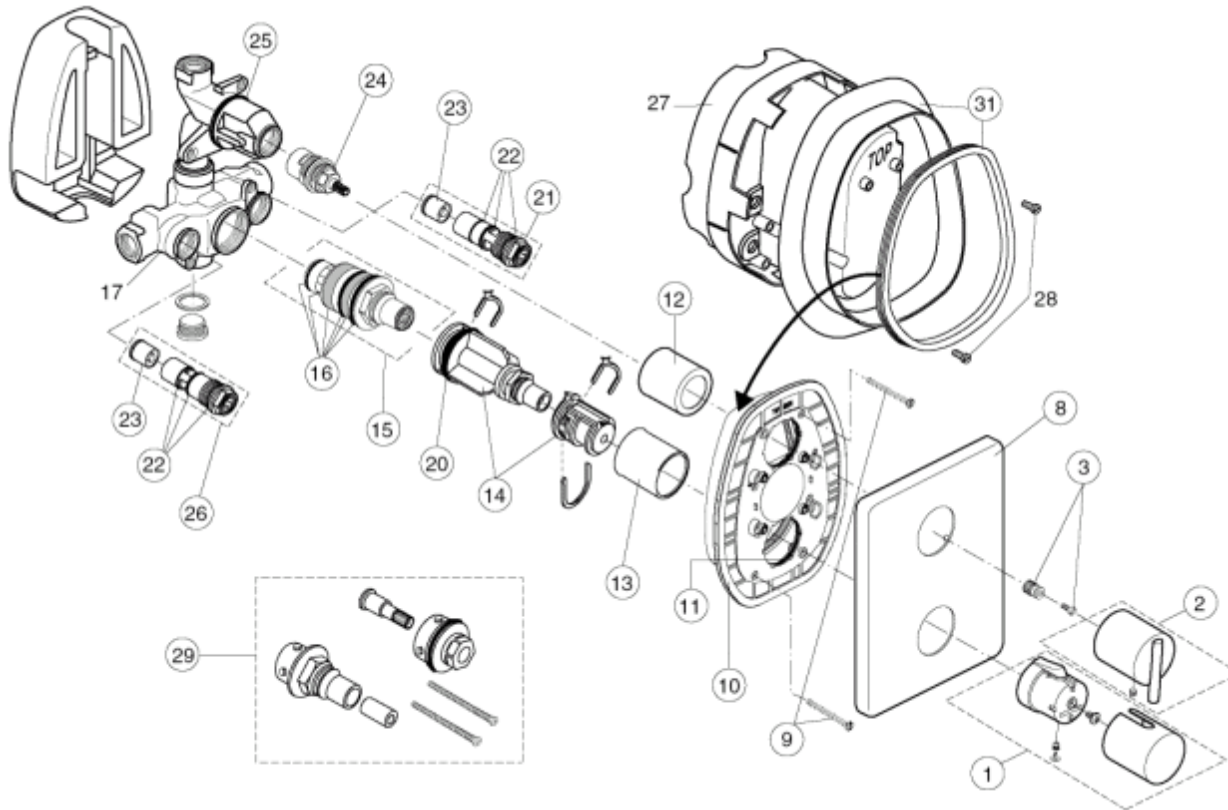

<p>

<b>Ref.</b>	<b>Description</b>	<b>Part No.</b>
1	Temperature handle	H960964AA
2	Flow control handle	H960838AA
3	Handle adapter	H960873NU
8	Face plate	H960617AA
9	Screws M4x45,5	A961957NU
10	Face plate holder	A963425NU
11	O-Ring 43,00x3,00	A860637NU
12	Shroud	H960680AA
14	Temperature handle adapter	H960618NU
15	Thermostatic cartridge	A962229NU
16	Thermostatic cartridge servicing kit	A962230NU
20	O-Ring 37,77x2,62	A962574NU
21	Check valve assembly Cold	A963433NU
22	O-Ring-Set	A963431NU
23	Check valve assembly	A962594NU
24	Cardtidge	H960104NU
25	O-Ring 37,77x2,62	A962574NU
26	Check valve assembly Hot	A963430NU
29	Extension set	A860835NU
31	Tiling set	A963510NU