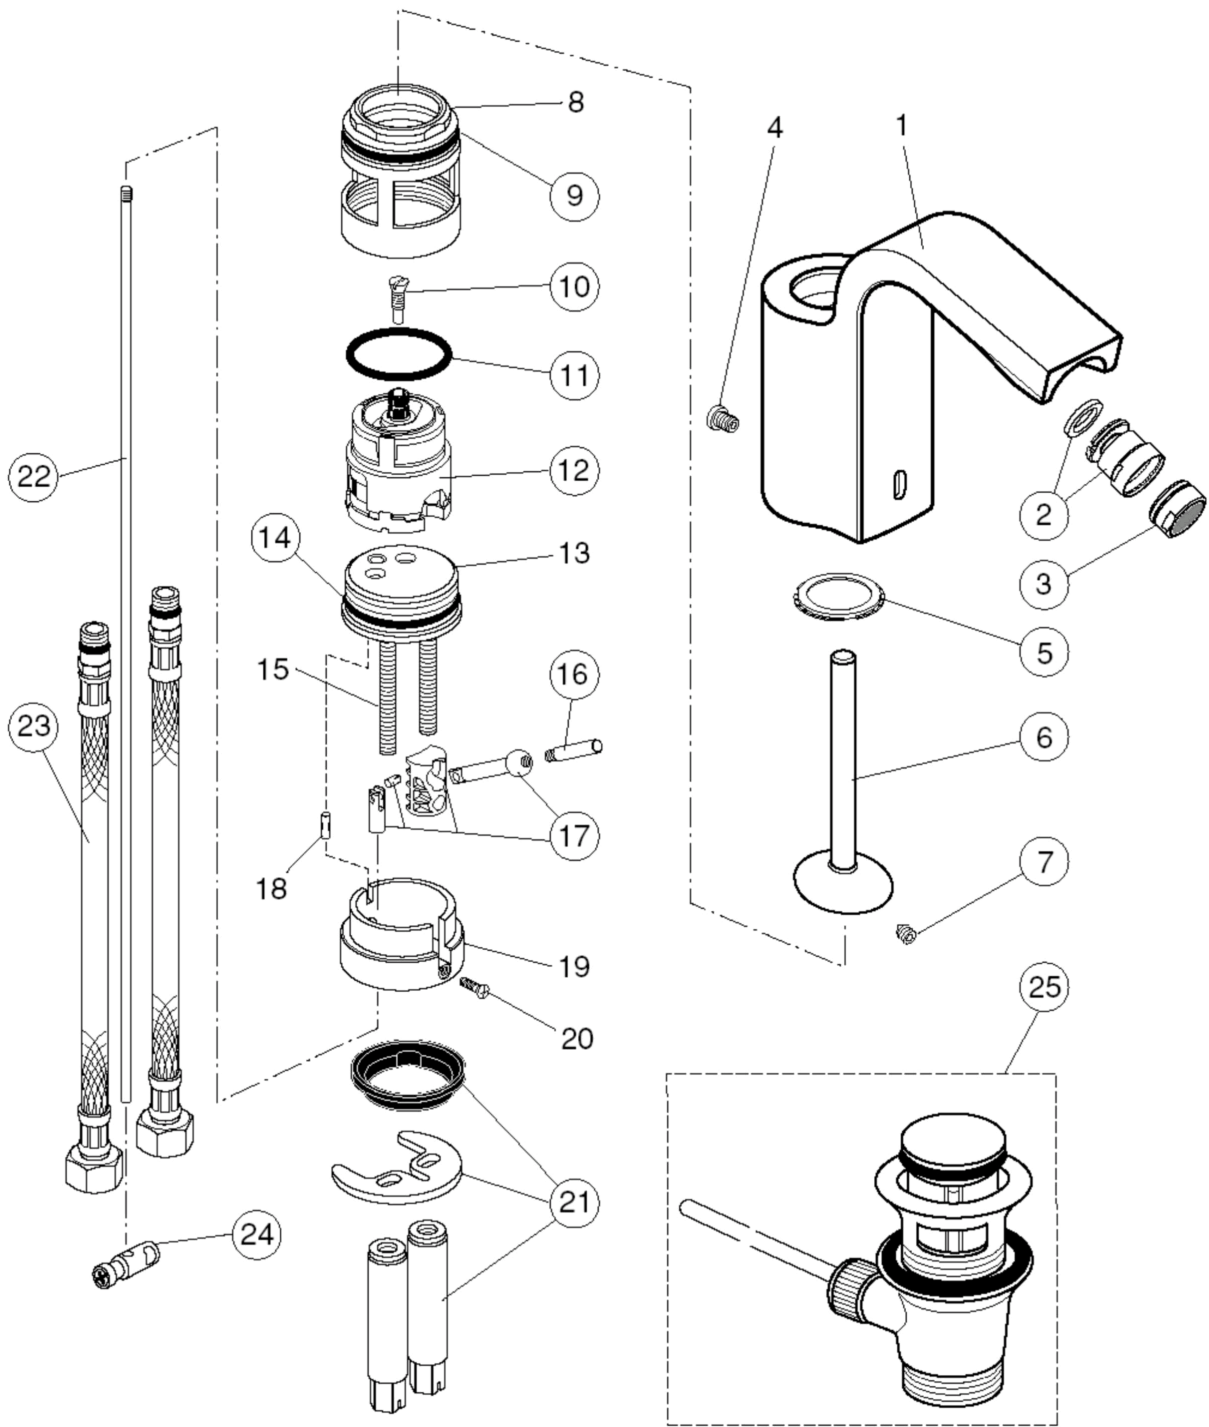

Jado GLANCE A5339 Bidet Mixer - joy stick with pop-up waste

<b><u>Ref.</u></b>	<b><u>Description</u></b>	<b><u>Part No.</u></b>
1	Body	-
2	Swivel	Axxxx
3	Bidet flow straightener	Axxxx
4	Body retaining screw	-
5	sealing ring	Axxxx
6	Operating joystick lever	Axxxx
7	Grub screw	Axxxx
8	Cartridge retaining nut	-
9	O-ring	Axxxx
10	Drive insert screw	Axxxx
11	Cartridge sealing o-ring	Axxxx
12	Cartridge	Axxxx
13	Base insert	-
14	O-ring	Axxxx
15	Fixation tails	-
16	Pop-up lever	Axxxx
17	Pop-up lever pivot	Axxxx
18	Location pin	-
19	Base	-
20	Screw	-
21	Fixation kit	Axxxx
22	Pop-up rod	Axxxx
23	Flexible inlet tails	Axxxx
24	Pop-up connector	Axxxx
25	Pop-up waste unit	Axxxx