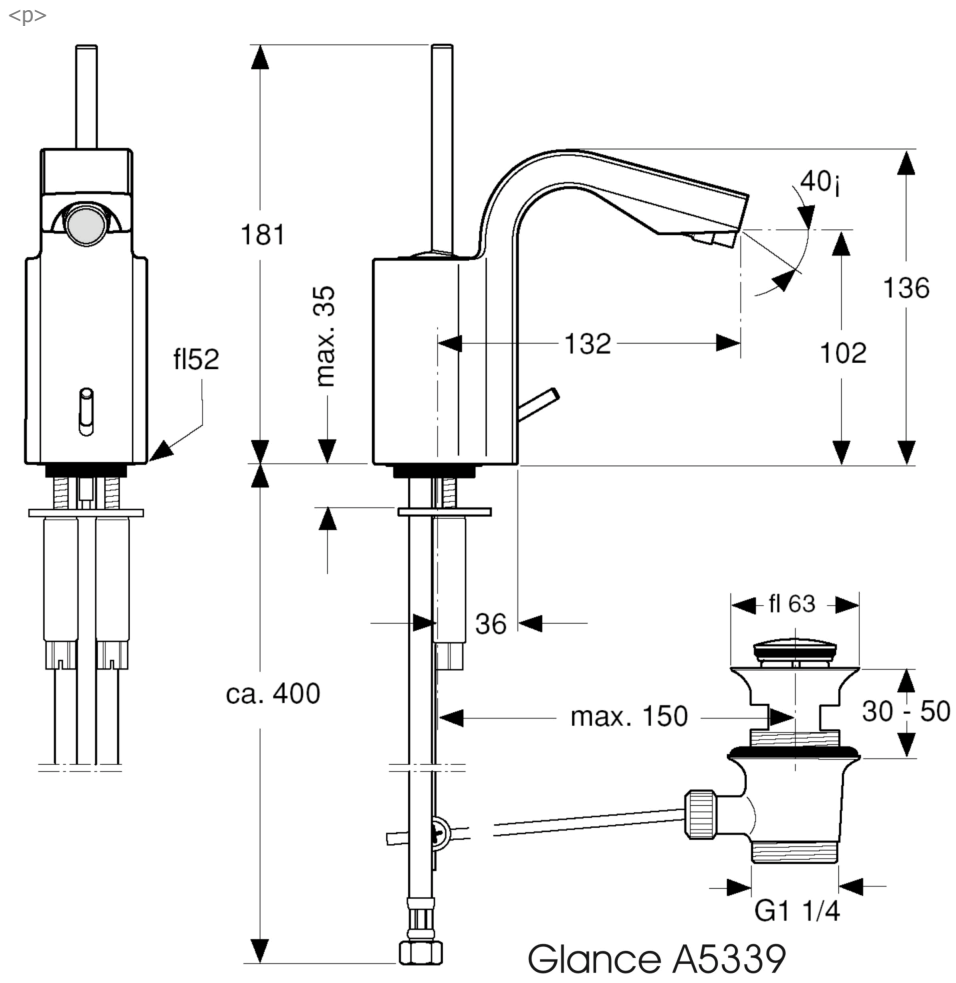

Jado GLANCE A5339 Bidet Mixer - joy stick with pop-up waste

<b><u>Ref.</u></b>	<b><u>Description</u></b>	<b><u>Part No.</u></b>
1	Body	-
2	Swivel	Axxxx
3	Bidet flow straightener	Axxxx
4	Body retaining screw	-
5	sealing ring	Axxxx
6	Operating joystick lever	Axxxx
7	Grub screw	Axxxx
8	Cartridge retaining nut	-
9	O-ring	Axxxx
10	Drive insert screw	Axxxx
11	Cartridge sealing o-ring	Axxxx
12	Cartridge	Axxxx
13	Base insert	-
14	O-ring	Axxxx
15	Fixation tails	-
16	Pop-up lever	Axxxx
17	Pop-up lever pivot	Axxxx
18	Location pin	-
19	Base	-
20	Screw	-
21	Fixation kit	Axxxx
22	Pop-up rod	Axxxx
23	Flexible inlet tails	Axxxx
24	Pop-up connector	Axxxx
25	Pop-up waste unit	Axxxx