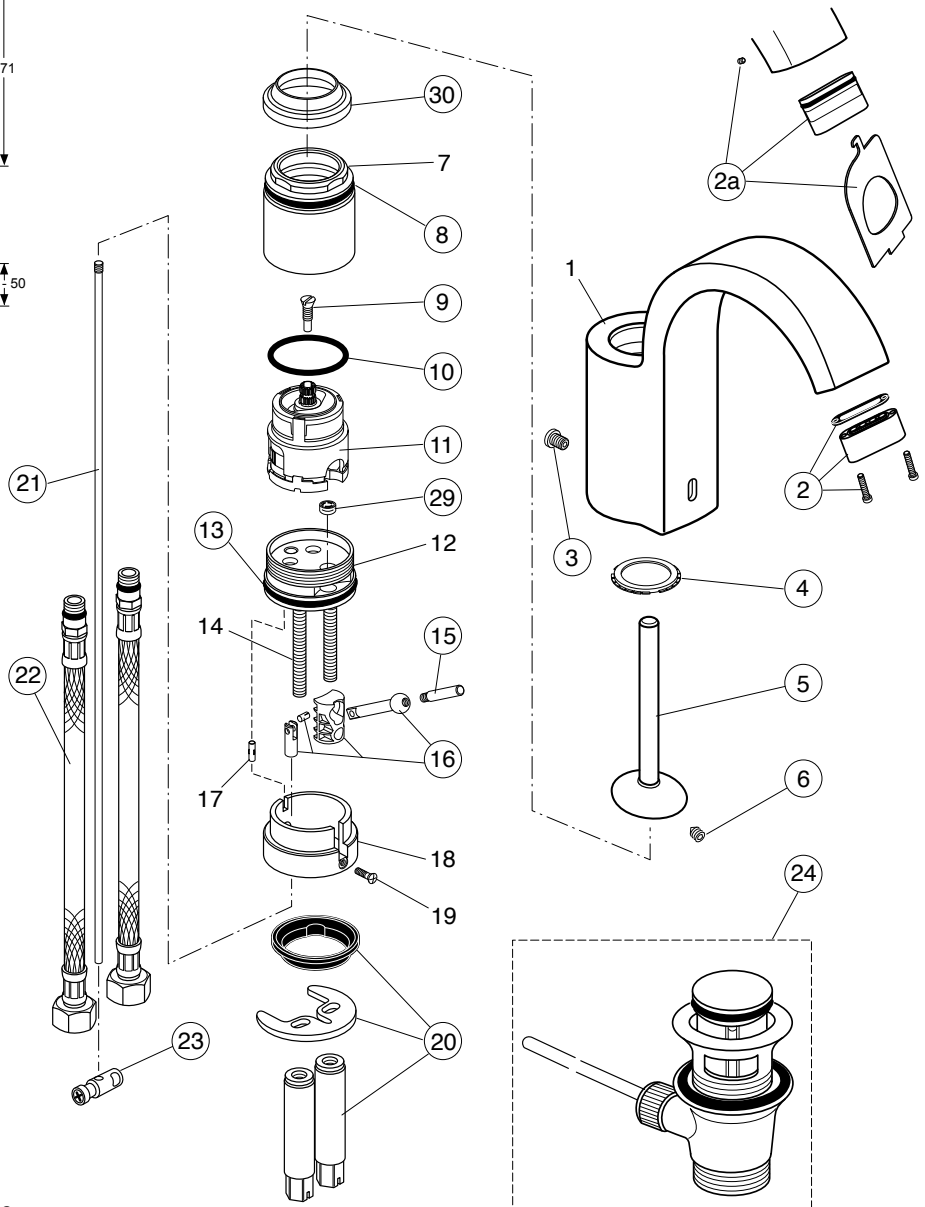

Produced since: Jan. 2003

Single lever Lavy with pop-up waste chrome **A5330AA**

Single lever Lavy with out pop-up waste chrome **A5331AA**

Replace XX with the appropriate finish code  
chrome = AA, platinum-nickel = JB

Example spare part order:  
A 860 602 AA in chrome  
A 860 602 JB in plat.-nickel

Pos.	Description	Part-Number	Qty.	Pos.	Description	Part-Number	Qty.
1	Basin spout Glance with Logo			14	Bolt M6 x 71		
2	Aerator until Okt. 2008	<b>A 860 600 AP</b>	1 pcs	15	Pull knob	<b>A 960 005 XX</b>	1 pcs
2a	Aerator since Nov. 2008	<b>A 962 294 NU</b>	1 pcs	16	Lift rod joint	<b>A 960 092 NU</b>	1 pcs
3	Screw f. spout fixation	<b>A 960 201 XX</b>	1 pcs	17	Inox pin 3 x 10 - DIN 474		
4	Slip ring	<b>A 860 601 NU</b>	1 pcs	18	Plastic base		
5	Handle	<b>A 860 602 XX</b>	1 pcs	19	Screw M3 x 10		
6	Handle screw M5x5	<b>A 961 268 NU</b>	1 pcs.	20	Fixation set	<b>A 960 093 NU</b>	1 Set
7	clamping ring			21	Lift rod	<b>A 960 016 NU</b>	1 pcs
8	O - ring Ø 34,59 x 2,62	<b>A 860 604 NU</b>	1 pcs	22	Flex. hose G3/8 - M10x1	<b>A 963 600 NU</b>	1 pcs
9	Screw M4	<b>A 960 017 NU</b>	1 pcs	23	Bracket	<b>A 961 172 NU</b>	1 pcs
10	O - ring Ø 34,59 x 2,62	<b>A 860 604 NU</b>	1 pcs	24	Pop-up waste complete	<b>A 961 230 XX</b>	1 pcs
11	Cartridge MP Joy Stick	<b>A 962 105 NU</b>	1 pcs	29	Flow limiter 6l/min	<b>A 860 615 NU</b>	1 pcs
12	Bottom part ( body )			30	Membrane		
13	O - ring Ø 37,77 x 2,62	<b>A 860 607 NU</b>	1 pcs		since Febr. 2008	<b>A 960 681 NU</b>	1 pcs