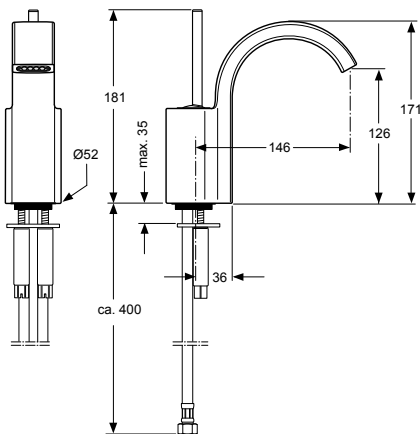

Produced since: Jan. 2003

Single lever Lavy with pop-up waste chrome **A5330AA**

Single lever Lavy with out pop-up waste chrome **A5331AA**

Replace XX with the appropriate finish code  
chrome = AA, platinum-nickel = JB

Example spare part order:  
A 860 602 AA in chrome  
A 860 602 JB in plat.-nickel

Pos.	Description	Part-Number	Qty.	Pos.	Description	Part-Number	Qty.
1	Basin spout Glance with Logo			14	Bolt M6 x 71		
2	Aerator until Okt. 2008	<b>A 860 600 AP</b>	1 pcs	15	Pull knob	<b>A 960 005 XX</b>	1 pcs
2a	Aerator since Nov. 2008	<b>A 962 294 NU</b>	1 pcs	16	Lift rod joint	<b>A 960 092 NU</b>	1 pcs
3	Screw f. spout fixation	<b>A 960 201 XX</b>	1 pcs	17	Inox pin 3 x 10 - DIN 474		
4	Slip ring	<b>A 860 601 NU</b>	1 pcs	18	Plastic base		
5	Handle	<b>A 860 602 XX</b>	1 pcs	19	Screw M3 x 10		
6	Handle screw M5x5	<b>A 961 268 NU</b>	1 pcs.	20	Fixation set	<b>A 960 093 NU</b>	1 Set
7	clamping ring			21	Lift rod	<b>A 960 016 NU</b>	1 pcs
8	O - ring Ø 34,59 x 2,62	<b>A 860 604 NU</b>	1 pcs	22	Flex. hose G3/8 - M10x1	<b>A 963 600 NU</b>	1 pcs
9	Screw M4	<b>A 960 017 NU</b>	1 pcs	23	Bracket	<b>A 961 172 NU</b>	1 pcs
10	O - ring Ø 34,59 x 2,62	<b>A 860 604 NU</b>	1 pcs	24	Pop-up waste complete	<b>A 961 230 XX</b>	1 pcs
11	Cartridge MP Joy Stick	<b>A 962 105 NU</b>	1 pcs	29	Flow limiter 6l/min	<b>A 860 615 NU</b>	1 pcs
12	Bottom part ( body )			30	Membrane		
13	O - ring Ø 37,77 x 2,62	<b>A 860 607 NU</b>	1 pcs		since Febr. 2008	<b>A 960 681 NU</b>	1 pcs