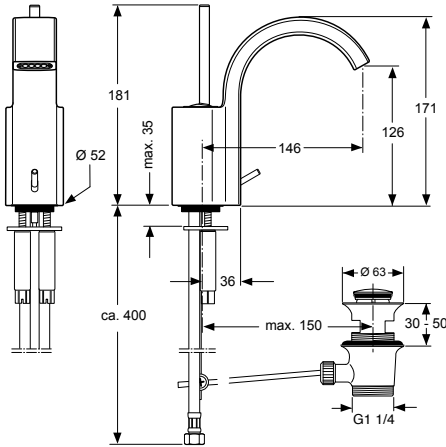

Produced since: Jan. 2003

Single lever Lavy with pop-up waste chrome **A5330AA**

Single lever Lavy with out pop-up waste chrome **A5331AA**

Replace XX with the appropriate finish code  
chrome = AA, platinum-nickel = JB

Example spare part order:  
A 860 602 AA in chrome  
A 860 602 JB in plat.-nickel

Pos.	Description	Part-Number	Qty.	Pos.	Description	Part-Number	Qty.
1	Basin spout Glance with Logo			14	Bolt M6 x 71		
2	Aerator until Okt. 2008	<b>A 860 600 AP</b>	1 pcs	15	Pull knob	<b>A 960 005 XX</b>	1 pcs
2a	Aerator since Nov. 2008	<b>A 962 294 NU</b>	1 pcs	16	Lift rod joint	<b>A 960 092 NU</b>	1 pcs
3	Screw f. spout fixation	<b>A 960 201 XX</b>	1 pcs	17	Inox pin 3 x 10 - DIN 474		
4	Slip ring	<b>A 860 601 NU</b>	1 pcs	18	Plastic base		
5	Handle	<b>A 860 602 XX</b>	1 pcs	19	Screw M3 x 10		
6	Handle screw M5x5	<b>A 961 268 NU</b>	1 pcs.	20	Fixation set	<b>A 960 093 NU</b>	1 Set
7	clamping ring			21	Lift rod	<b>A 960 016 NU</b>	1 pcs
8	O - ring Ø 34,59 x 2,62	<b>A 860 604 NU</b>	1 pcs	22	Flex. hose G3/8 - M10x1	<b>A 963 600 NU</b>	1 pcs
9	Screw M4	<b>A 960 017 NU</b>	1 pcs	23	Bracket	<b>A 961 172 NU</b>	1 pcs
10	O - ring Ø 34,59 x 2,62	<b>A 860 604 NU</b>	1 pcs	24	Pop-up waste complete	<b>A 961 230 XX</b>	1 pcs
11	Cartridge MP Joy Stick	<b>A 962 105 NU</b>	1 pcs	29	Flow limiter 6l/min	<b>A 860 615 NU</b>	1 pcs
12	Bottom part ( body )			30	Membrane		
13	O - ring Ø 37,77 x 2,62	<b>A 860 607 NU</b>	1 pcs		since Febr. 2008	<b>A 960 681 NU</b>	1 pcs