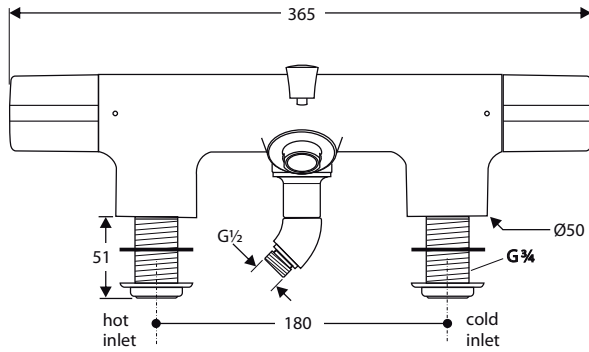

Produced: from Nov.2008 to July 2016

Bath/shower Thermostat rim-mounted
with Accessoires
chrome

A4989AA

Pos.	Description	Part-Number	Qty.	Pos.	Description	Part-Number	Qty.
1	Volume control handle	A 961 932 AA	1 pcs	16	Nipple M20x1		
2	Cap for handle w/o logo	E 960 641 AA	1 pcs	17	O - Ring Ø 17 x 2	A 961 810 NU	2 pcs
3	Screw M4 L=23,5	A 962 998 NU	1 pcs	18	Pull knob	B 960 514 AA	1 pcs
4	Handle insert complete	A 963 432 NU	1 Set	19	Aerator M24x1 -C-	A 961 132 AA	1 pcs
5	Headwork G3/4	A 960 462 NU	1 pcs	20	Body for Diverter		
6	Body (Bath/shower)			21	O-Ring Set for Pos. 20	A 962 062 NU	1 Set
7	Thermostat Cartridge G3/4	A 960 587 NU	1 pcs	22	Diverter Inner parts cpl.	A 962 063 AA	1 Set
8	O-Ring set cartridge	A 963 587 NU	1 pcs	23	Thread pin M3x4 DIN 913		
9	Temp. adjustment compl.	A 963 427 NU	1 pcs	24	O - Ring Ø14 x 1,78		
10	Temperature handle cpl.	A 961 885 AA	1 pcs	25	Elbow for shower hose		
11	Screw Ejet PT KB50x10			26	Flex. hose G1/2 x 1800mm	A 963 173 NU	1 pcs
12	Shaft G3/4			27	Shower hose bracket	EEM134901AA	1 pcs
13	O - Ring Ø 31,47 x 1,78	A 963 154 NU	1 pcs	28	Shower station + pos.26	S 960 164 AA	1 Set
14	Fixation-Set	A 860 458 NU	1 Set	29	Handspray		
15	Non-return valve OV15	A 860 415 NU	1 pcs				