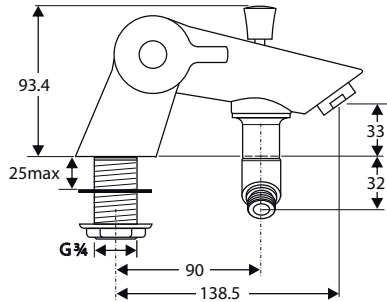

Pos.	Description	Part-Number	Qty.	Pos.	Description	Part-Number	Qty.
1	Volume control handle	A 961 932 AA	1 pcs	16	Nipple M20x1		
2	Cap for handle w/o logo	E 960 641 AA	1 pcs	17	O - Ring Ø 17 x 2	A 961 810 NU	2 pcs
3	Screw M4 L=23,5	A 962 998 NU	1 pcs	18	Pull knob	B 960 514 AA	1 pcs
4	Handle insert complete	A 963 432 NU	1 Set	19	Aerator M24x1 -C-	A 961 132 AA	1 pcs
5	Headwork G3/4	A 960 462 NU	1 pcs	20	Body for Diverter		
6	Body (Bath/shower)			21	O-Ring Set for Pos. 20	A 962 062 NU	1 Set
7	Thermostat Cartridge G3/4	A 960 587 NU	1 pcs	22	Diverter Inner parts cpl.	A 962 063 AA	1 Set
8	O-Ring set cartridge	A 963 587 NU	1 pcs	23	Thread pin M3x4 DIN 913		
9	Temp. adjustment compl.	A 963 427 NU	1 pcs	24	O - Ring Ø14 x 1,78		
10	Temperature handle cpl.	A 961 885 AA	1 pcs	25	Elbow for shower hose		
11	Screw Ejet PT KB50x10			26	Flex. hose G1/2 x 1800mm	A 963 173 NU	1 pcs
12	Shaft G3/4			27	Shower hose bracket	B 1364 AA	1 pcs
13	O - Ring Ø 31,47 x 1,78	A 963 154 NU	1 pcs	28	Shower station	B 960 925 AA	1 Set
14	Fixation-Set	A 860 458 NU	1 Set	29	Handspray		
15	Non-return valve OV15	A 860 415 NU	1 pcs