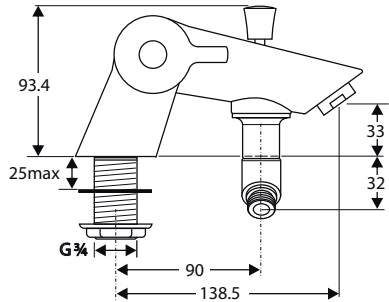

Produced: from Nov.2008 to July 2016

Bath/shower Thermostat rim-mounted
with Accessoires
chrome

A4989AA

Pos.	Description	Part-Number	Qty.	Pos.	Description	Part-Number	Qty.
1	Volume control handle	A 961 932 AA	1 pcs	16	Nipple M20x1		
2	Cap for handle w/o logo	E 960 641 AA	1 pcs	17	O - Ring Ø 17 x 2	A 961 810 NU	2 pcs
3	Screw M4 L=23,5	A 962 998 NU	1 pcs	18	Pull knob	B 960 514 AA	1 pcs
4	Handle insert complete	A 963 432 NU	1 Set	19	Aerator M24x1 -C-	A 961 132 AA	1 pcs
5	Headwork G3/4	A 960 462 NU	1 pcs	20	Body for Diverter		
6	Body (Bath/shower)			21	O-Ring Set for Pos. 20	A 962 062 NU	1 Set
7	Thermostat Cartridge G3/4	A 960 587 NU	1 pcs	22	Diverter Inner parts cpl.	A 962 063 AA	1 Set
8	O-Ring set cartridge	A 963 587 NU	1 pcs	23	Thread pin M3x4 DIN 913		
9	Temp. adjustment compl.	A 963 427 NU	1 pcs	24	O - Ring Ø14 x 1,78		
10	Temperature handle cpl.	A 961 885 AA	1 pcs	25	Elbow for shower hose		
11	Screw Ejet PT KB50x10			26	Flex. hose G1/2 x 1800mm	A 963 173 NU	1 pcs
12	Shaft G3/4			27	Shower hose bracket	EEM134901AA	1 pcs
13	O - Ring Ø 31,47 x 1,78	A 963 154 NU	1 pcs	28	Shower station + pos.26	S 960 164 AA	1 Set
14	Fixation-Set	A 860 458 NU	1 Set	29	Handspray		
15	Non-return valve OV15	A 860 415 NU	1 pcs				