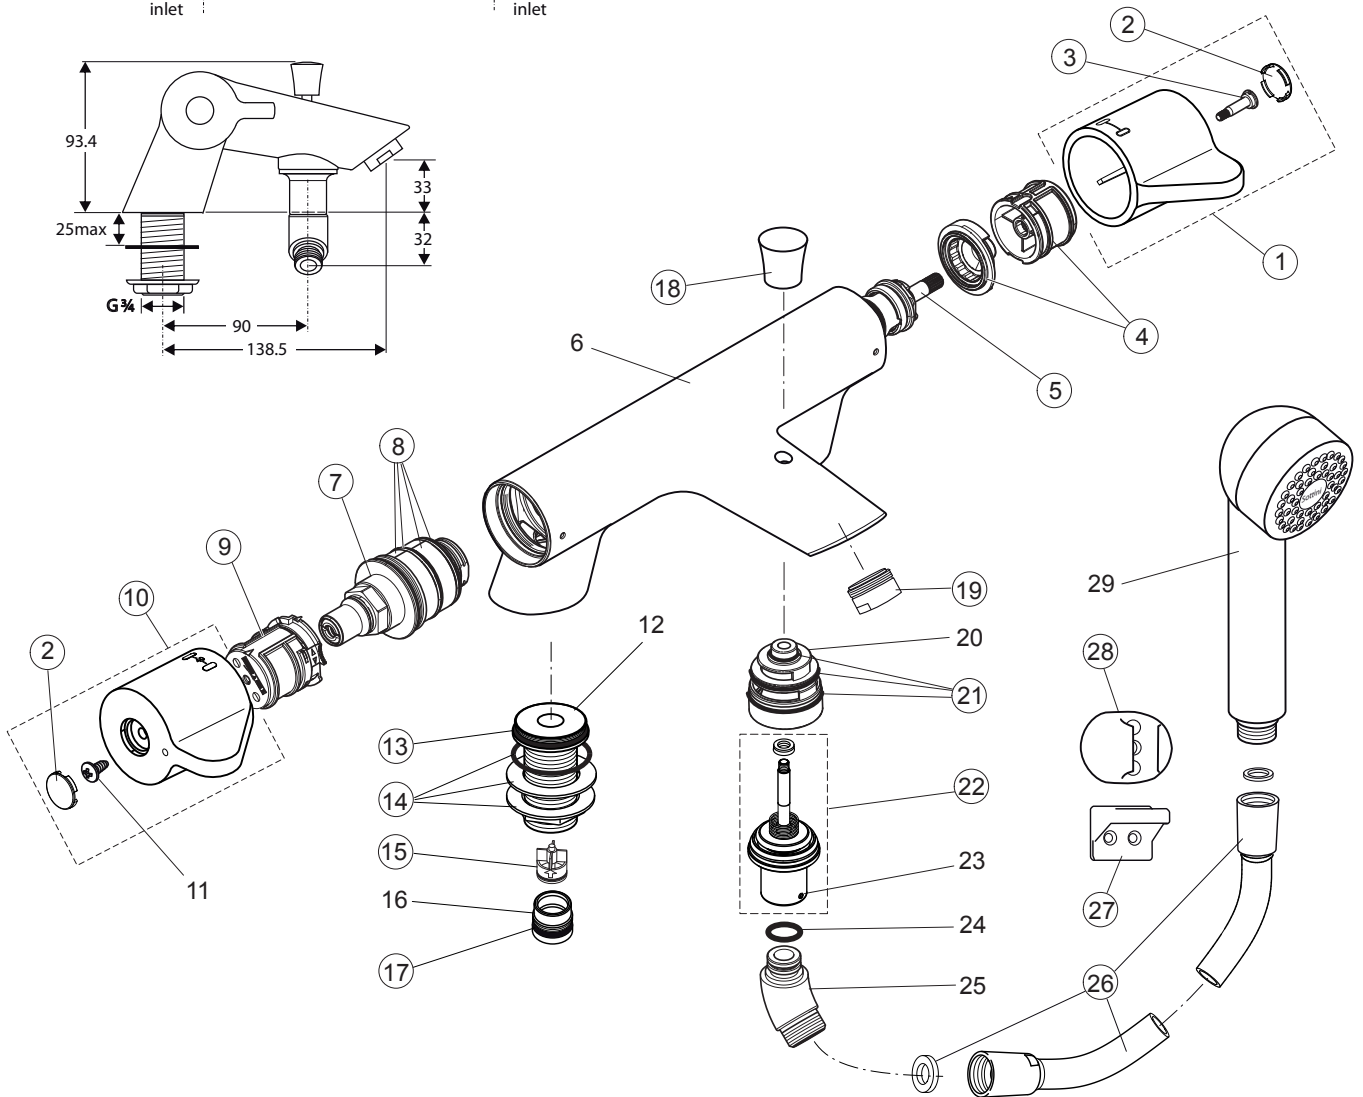

Produced: from Nov.2008 to July 2016

Bath/shower Thermostat rim-mounted
with Accessoires
chrome

A4989AA

Pos.	Description	Part-Number	Qty.	Pos.	Description	Part-Number	Qty.
1	Volume control handle	A 961 932 AA	1 pcs	16	Nipple M20x1		
2	Cap for handle w/o logo	E 960 641 AA	1 pcs	17	O - Ring Ø 17 x 2	A 961 810 NU	2 pcs
3	Screw M4 L=23,5	A 962 998 NU	1 pcs	18	Pull knob	B 960 514 AA	1 pcs
4	Handle insert complete	A 963 432 NU	1 Set	19	Aerator M24x1 -C-	A 961 132 AA	1 pcs
5	Headwork G3/4	A 960 462 NU	1 pcs	20	Body for Diverter		
6	Body (Bath/shower)			21	O-Ring Set for Pos. 20	A 962 062 NU	1 Set
7	Thermostat Cartridge G3/4	A 960 587 NU	1 pcs	22	Diverter Inner parts cpl.	A 962 063 AA	1 Set
8	O-Ring set cartridge	A 963 587 NU	1 pcs	23	Thread pin M3x4 DIN 913		
9	Temp. adjustment compl.	A 963 427 NU	1 pcs	24	O - Ring Ø14 x 1,78		
10	Temperature handle cpl.	A 961 885 AA	1 pcs	25	Elbow for shower hose		
11	Screw Ejet PT KB50x10			26	Flex. hose G1/2 x 1800mm	A 963 173 NU	1 pcs
12	Shaft G3/4			27	Shower hose bracket	EEM134901AA	1 pcs
13	O - Ring Ø 31,47 x 1,78	A 963 154 NU	1 pcs	28	Shower station + pos.26	S 960 164 AA	1 Set
14	Fixation-Set	A 860 458 NU	1 Set	29	Handspray		
15	Non-return valve OV15	A 860 415 NU	1 pcs				