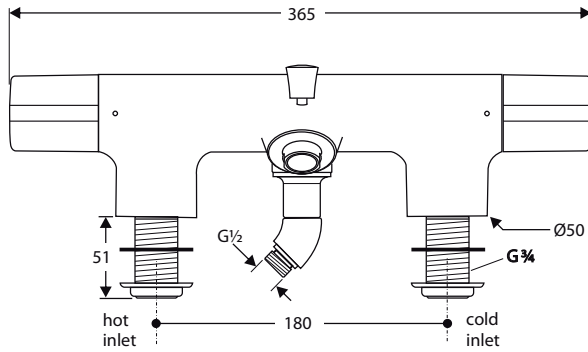

Produced: from Aug. 2016

Bath/shower Thermostat rim-mounted
with Accessoires
chrome

A4989AA