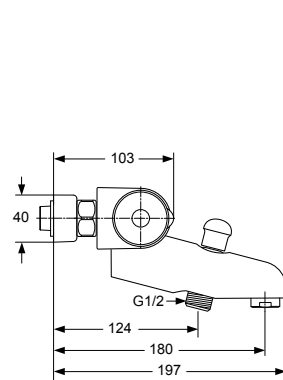

ALTO ECOTHERM A4899.. A4740..

Produced from: March 2010

Bath/Shower Thermostat chrome
A4899AA

Shower Thermostat chrome
A4740AA

Pos.	Description	Part-Number	Qty.	Pos.	Description	Part-Number	Qty.
1	Cap for handle	A 962 361 LJ	1 Set	17	O - ring Ø 17 x 2	A 961 810 NU	2 pcs
2	Screw Ejot PT KB50x10			18	Seat M20 x 1 left thread		
3	Handle for Temperature	A 962 232 AA	1 pcs	19	Fibre ring Ø24x15x3	B 960 898 NU	2 pcs
4	Screw M4 L=23,5	A 962 998 NU	2 pcs	20	Connector G3/4		
5	Handle for Volume control	A 962 233 AA	1 pcs	21	Shroud f. wall mounted kit	B 960 722 AA	2 pcs
6	Temp. adjustment compl.	A 963 427 NU	1 Set	22	Compression ring		
7	Thermostatic Cartridge	A 962 229 NU	1 pcs	23	Brass wall plate		
8	Repair-Set Cartridge	A 962 230 NU	1 Set	24	Gasket	B 960 721 NU	1 pcs
9	Body for Bath/shower & Shower			25	Nipple G1/2 for shower		
10	Handle insert + stopring	A 963 432 NU	1 Set	26	Nipple for spout		
11	Headwork (Cartridge)	A 963 400 NU	1 pcs	27	Seal plate		
12	Cover for B/S&Shr 150mm	A 962 223 AA	1 pcs	28	O - ring Ø 6 x 1,5		
13	Back plate (frame)			29	Cylindrical screw M6x12 DIN6912		
14	Ring (Clip)			30	Aerator M24x1 -D-	A 960 537 AA	1 pcs
15	Coupling nut G3/4 - SW30			31	Spout complete	A 4512AA	1 pcs
16	Non-return valve DW15	A 962 594 NU	2 pcs	32	Diverter complete	A 963 336 AA	1 pcs