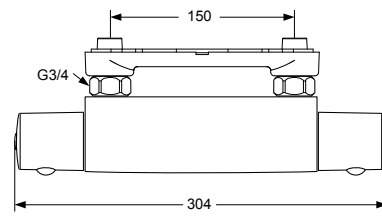

ALTO ECOTHERM A4899.. A4740..

Produced from: March 2010

Bath/Shower Thermostat chrome
A4899AA

Shower Thermostat chrome
A4740AA

Pos.	Description	Part-Number	Qty.	Pos.	Description	Part-Number	Qty.
1	Cap for handle	A 962 361 LJ	1 Set	17	O - ring Ø 17 x 2	A 961 810 NU	2 pcs
2	Screw Ejot PT KB50x10			18	Seat M20 x 1 left thread		
3	Handle for Temperature	A 962 232 AA	1 pcs	19	Fibre ring Ø24x15x3	B 960 898 NU	2 pcs
4	Screw M4 L=23,5	A 962 998 NU	2 pcs	20	Connector G3/4		
5	Handle for Volume control	A 962 233 AA	1 pcs	21	Shroud f. wall mounted kit	B 960 722 AA	2 pcs
6	Temp. adjustment compl.	A 963 427 NU	1 Set	22	Compression ring		
7	Thermostatic Cartridge	A 962 229 NU	1 pcs	23	Brass wall plate		
8	Repair-Set Cartridge	A 962 230 NU	1 Set	24	Gasket	B 960 721 NU	1 pcs
9	Body for Bath/shower & Shower			25	Nipple G1/2 for shower		
10	Handle insert + stopring	A 963 432 NU	1 Set	26	Nipple for spout		
11	Headwork (Cartridge)	A 963 400 NU	1 pcs	27	Seal plate		
12	Cover for B/S&Shr 150mm	A 962 223 AA	1 pcs	28	O - ring Ø 6 x 1,5		
13	Back plate (frame)			29	Cylindrical screw M6x12 DIN6912		
14	Ring (Clip)			30	Aerator M24x1 -D-	A 960 537 AA	1 pcs
15	Coupling nut G3/4 - SW30			31	Spout complete	A 4512AA	1 pcs
16	Non-return valve DW15	A 962 594 NU	2 pcs	32	Diverter complete	A 963 336 AA	1 pcs