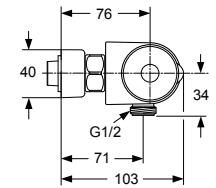

ALTO ECOTHERM A4899.. A4740..

Produced from: March 2010

Bath/Shower Thermostat chrome
A4899AA

Shower Thermostat chrome
A4740AA

Pos.	Description	Part-Number	Qty.	Pos.	Description	Part-Number	Qty.
1	Cap for handle	A 962 361 LJ	1 Set	17	O - ring Ø 17 x 2	A 961 810 NU	2 pcs
2	Screw Ejot PT KB50x10			18	Seat M20 x 1 left thread		
3	Handle for Temperature	A 962 232 AA	1 pcs	19	Fibre ring Ø24x15x3	B 960 898 NU	2 pcs
4	Screw M4 L=23,5	A 962 998 NU	2 pcs	20	Connector G3/4		
5	Handle for Volume control	A 962 233 AA	1 pcs	21	Shroud f. wall mounted kit	B 960 722 AA	2 pcs
6	Temp. adjustment compl.	A 963 427 NU	1 Set	22	Compression ring		
7	Thermostatic Cartridge	A 962 229 NU	1 pcs	23	Brass wall plate		
8	Repair-Set Cartridge	A 962 230 NU	1 Set	24	Gasket	B 960 721 NU	1 pcs
9	Body for Bath/shower & Shower			25	Nipple G1/2 for shower		
10	Handle insert + stopring	A 963 432 NU	1 Set	26	Nipple for spout		
11	Headwork (Cartridge)	A 963 400 NU	1 pcs	27	Seal plate		
12	Cover for B/S&Shr 150mm	A 962 223 AA	1 pcs	28	O - ring Ø 6 x 1,5		
13	Back plate (frame)			29	Cylindrical screw M6x12 DIN6912		
14	Ring (Clip)			30	Aerator M24x1 -D-	A 960 537 AA	1 pcs
15	Coupling nut G3/4 - SW30			31	Spout complete	A 4512AA	1 pcs
16	Non-return valve DW15	A 962 594 NU	2 pcs	32	Diverter complete	A 963 336 AA	1 pcs