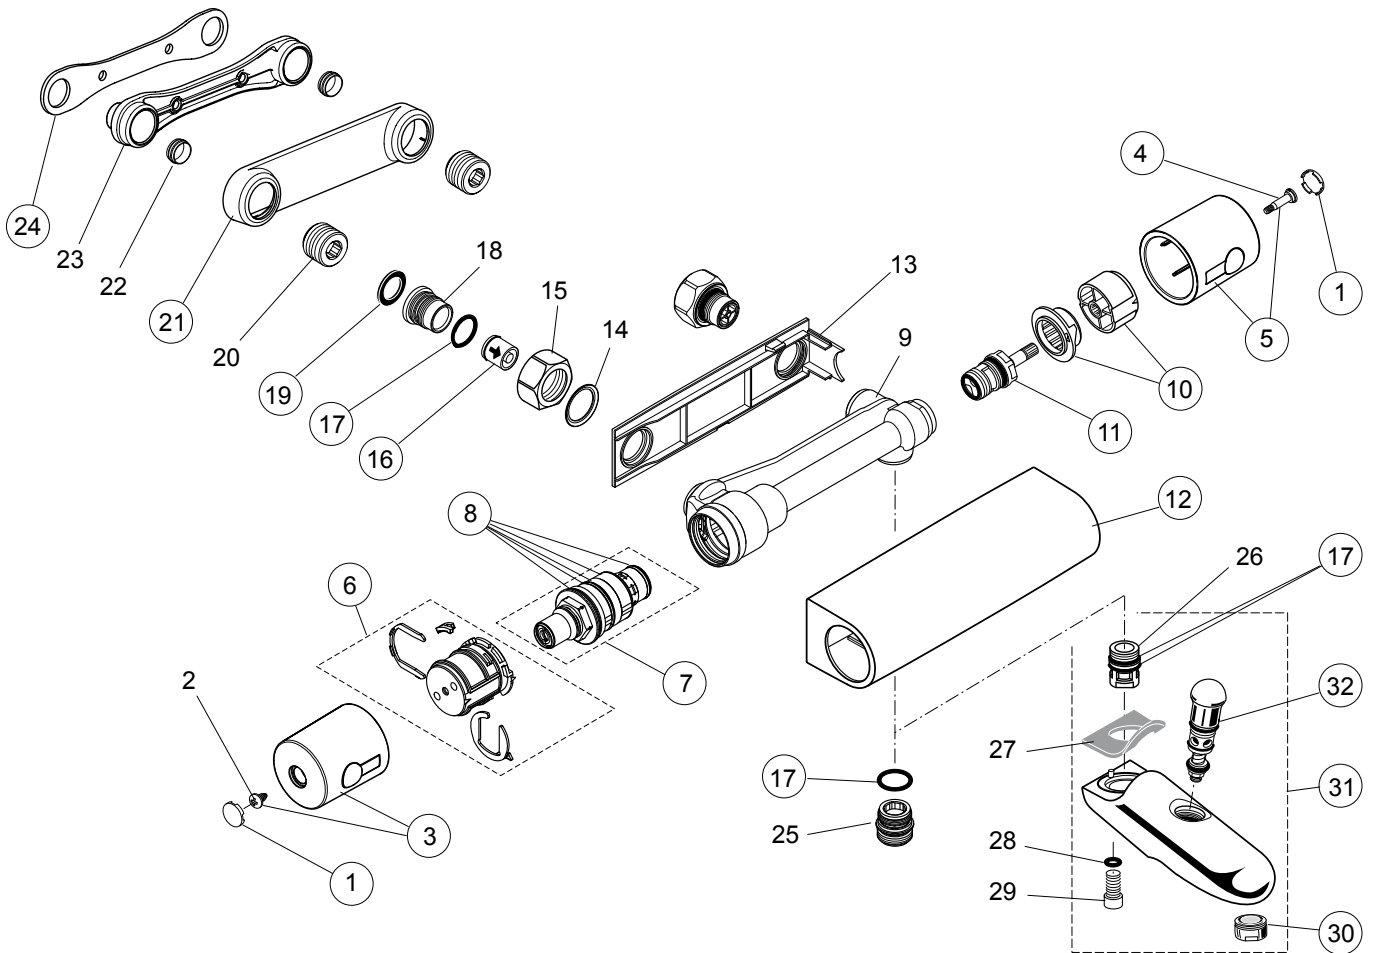

ALTO ECOTHERM A4899.. A4740..

Produced from: March 2010

Bath/Shower Thermostat chrome
A4899AA

Shower Thermostat chrome
A4740AA

Pos.	Description	Part-Number	Qty.	Pos.	Description	Part-Number	Qty.
1	Cap for handle	A 962 361 LJ	1 Set	17	O - ring Ø 17 x 2	A 961 810 NU	2 pcs
2	Screw Ejot PT KB50x10			18	Seat M20 x 1 left thread		
3	Handle for Temperature	A 962 232 AA	1 pcs	19	Fibre ring Ø24x15x3	B 960 898 NU	2 pcs
4	Screw M4 L=23,5	A 962 998 NU	2 pcs	20	Connector G3/4		
5	Handle for Volume control	A 962 233 AA	1 pcs	21	Shroud f. wall mounted kit	B 960 722 AA	2 pcs
6	Temp. adjustment compl.	A 963 427 NU	1 Set	22	Compression ring		
7	Thermostatic Cartridge	A 962 229 NU	1 pcs	23	Brass wall plate		
8	Repair-Set Cartridge	A 962 230 NU	1 Set	24	Gasket	B 960 721 NU	1 pcs
9	Body for Bath/shower & Shower			25	Nipple G1/2 for shower		
10	Handle insert + stopring	A 963 432 NU	1 Set	26	Nipple for spout		
11	Headwork (Cartridge)	A 963 400 NU	1 pcs	27	Seal plate		
12	Cover for B/S&Shr 150mm	A 962 223 AA	1 pcs	28	O - ring Ø 6 x 1,5		
13	Back plate (frame)			29	Cylindrical screw M6x12 DIN6912		
14	Ring (Clip)			30	Aerator M24x1 -D-	A 960 537 AA	1 pcs
15	Coupling nut G3/4 - SW30			31	Spout complete	A 4512AA	1 pcs
16	Non-return valve DW15	A 962 594 NU	2 pcs	32	Diverter complete	A 963 336 AA	1 pcs