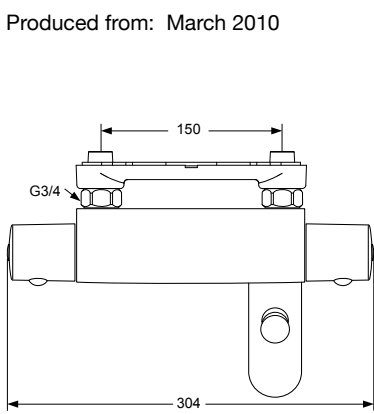

ALTO ECOTHERM A4899.. A4740..

Produced from: March 2010

Bath/Shower Thermostat chrome
A4899AA

Shower Thermostat chrome
A4740AA

Pos.	Description	Part-Number	Qty.	Pos.	Description	Part-Number	Qty.
1	Cap for handle	A 962 361 LJ	1 Set	17	O - ring Ø 17 x 2	A 961 810 NU	2 pcs
2	Screw Ejot PT KB50x10			18	Seat M20 x 1 left thread		
3	Handle for Temperature	A 962 232 AA	1 pcs	19	Fibre ring Ø24x15x3	B 960 898 NU	2 pcs
4	Screw M4 L=23,5	A 962 998 NU	2 pcs	20	Connector G3/4		
5	Handle for Volume control	A 962 233 AA	1 pcs	21	Shroud f. wall mounted kit	B 960 722 AA	2 pcs
6	Temp. adjustment compl.	A 963 427 NU	1 Set	22	Compression ring		
7	Thermostatic Cartridge	A 962 229 NU	1 pcs	23	Brass wall plate		
8	Repair-Set Cartridge	A 962 230 NU	1 Set	24	Gasket	B 960 721 NU	1 pcs
9	Body for Bath/shower & Shower			25	Nipple G1/2 for shower		
10	Handle insert + stopring	A 963 432 NU	1 Set	26	Nipple for spout		
11	Headwork (Cartridge)	A 963 400 NU	1 pcs	27	Seal plate		
12	Cover for B/S&Shr 150mm	A 962 223 AA	1 pcs	28	O - ring Ø 6 x 1,5		
13	Back plate (frame)			29	Cylindrical screw M6x12 DIN6912		
14	Ring (Clip)			30	Aerator M24x1 -D-	A 960 537 AA	1 pcs
15	Coupling nut G3/4 - SW30			31	Spout complete	A 4512AA	1 pcs
16	Non-return valve DW15	A 962 594 NU	2 pcs	32	Diverter complete	A 963 336 AA	1 pcs