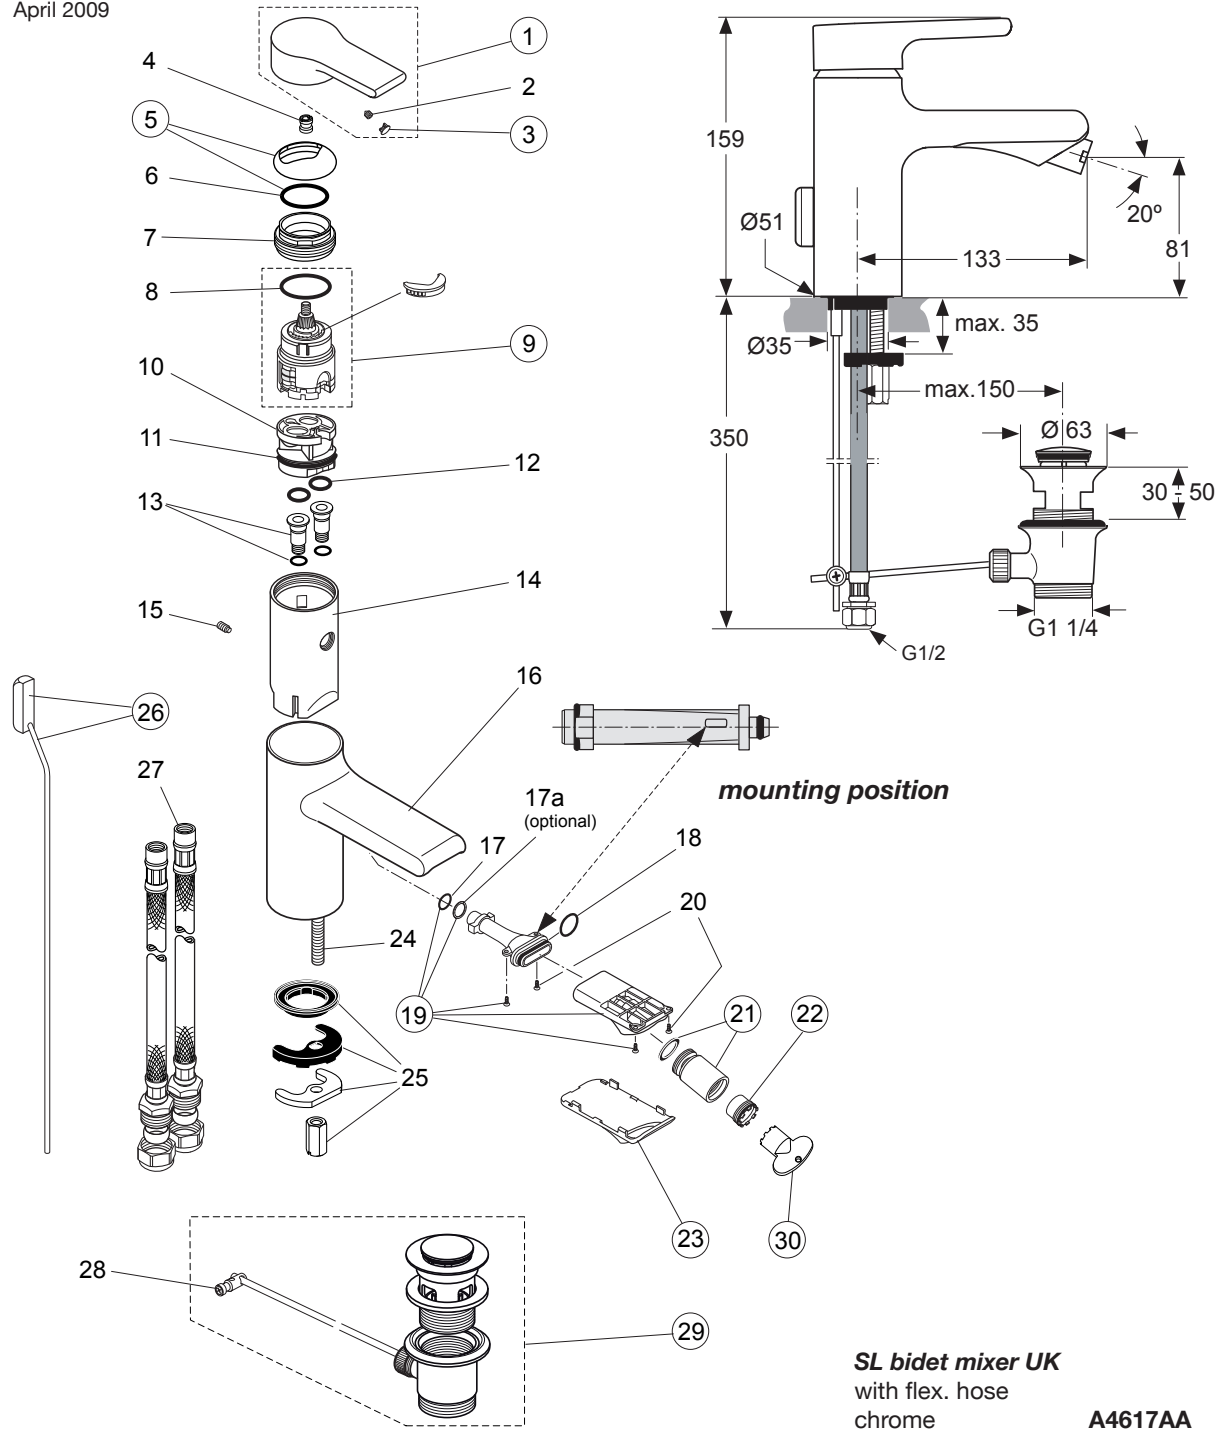

Produced from: April 2009

SL bidet mixer UK
with flex. hose
chrome

A4617AA

Pos.	Description	Part-Number	Qty.	Pos.	Description	Part-Number	Qty.
1	Lever cpl. with Logo IS	A 960 645 AA	1 pcs	17	O - ring Ø 9,25 x 1,78 (until 2014) (from 2015 Ø 9,1 x 1,6)		
2	Thread pin M5x6 DIN914			18	O - ring Ø 18 x 1,5		
3	Handle cap	B 960 473 AA	1 pcs	19	Water outlet f. aerator	A 960 649 NU*	1 Set
4	Handle adapter (included in pos. 9)			20	Screw Eject WN5152 20x5		
5	Cover cap	A 960 646 AA	1 pcs	21	Ball joint M18 x 1 cpl.	A 962 385 AA	1 pcs
6	O - ring Ø 28,3 x 1,78			22	Aerator M16,5 x 1	B 960 497 NU	1 pcs
7	Clamping nut M43 x 1,5			23	Cover plate bidet	A 960 679 AA	1 pcs
8	O - Ring Ø 35 x 3,2			24	Stud M8 x 63mm		
9	Cartridge Multiport Click	A 962 985 NU	1 pcs	25	Fixation set		
10	Plastic manifold			26	Pull knob with lift rod	A 960 654 AA	1 pcs
11	O - ring Ø 34,65 x 1,78			27	Flex. hose M8x1-G3/8		
12	O - ring Ø 10 x 2			28	Bracket		
13	Adapter flex. hose			29	Pop-up waste complete	A 961 230 AA	1 pcs
14	Cartridge holder			30	Key for aerator pos. 22	A 960 196 NU	1 pcs
15	Thread pin M5x16 DIN 914						
16	Body (Lavy + Bidet)						

*from 2015 w. Pos.17a (optional); water outlet removed in Pos.19