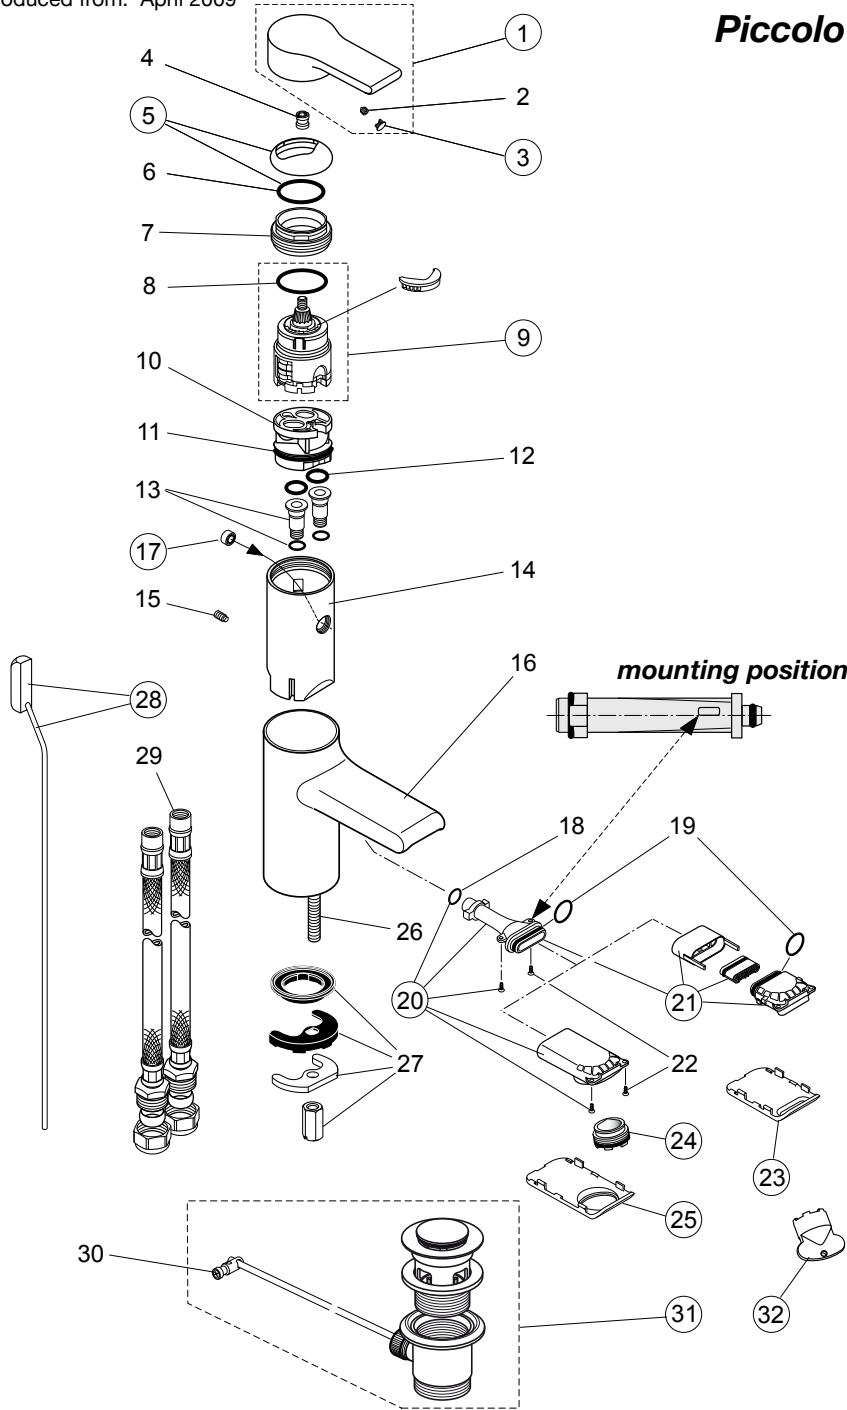

## Piccolo

**SL basin mixer Piccolo, Aerator**  
with flexible hose  
chrome **A4592AA**

**SL basin mixer, Waterfall**  
with flexible hose  
chrome **A4597AA**

Pos.	Description	Part-Number	Qty.	Pos.	Description	Part-Number	Qty.
1	Lever cpl. with Logo IS	<b>A 960 645 AA</b>	1 pcs	17	Flow limiter (waterfall only)	<b>A 960 647 NU</b>	1 pcs
2	Thread pin M5x6 DIN914			18	O - ring Ø 9,25 x 1,78		
3	Handle cap	<b>B 960 473 AA</b>	1 pcs	19	O - ring Ø 18 x 1,5		
4	Handle adapter ( included in pos. 9 )			20	Water outlet f. aerator	<b>A 960 686 NU</b>	1 Set
5	Cover cap	<b>A 960 646 AA</b>	1 pcs	21	Water outlet f. waterfall	<b>A 960 687 NU</b>	1 Set
6	O -ring Ø 28,3 x 1,78			22	Screw Ejoyt WN5152 20x5		
7	Clamping nut M43 x 1,5			23	Cover plate waterfall	<b>A 960 688 AA</b>	1 pcs
8	O - Ring Ø 35 x 3,2			24	Aerator M24x1	<b>A 960 692 NU</b>	1 pcs
9	Cartridge Multiport Click	<b>A 962 985 NU</b>	1 pcs	25	Cover plate aerator	<b>A 960 689 AA</b>	1 pcs
	Cartridge ( only waterfall )	<b>A 962 716 NU</b>	1 pcs	26	Stud M8 x 63mm		
10	Plastic manifold			27	Fixation set		
11	O - ring Ø 34,65 x 1,78			28	Pull knob with lift rod	<b>A 960 654 AA</b>	1 pcs
12	O - ring Ø 10 x 2			29	Flex. hose M10x11n.-G1/2		
13	Adapter flex. hose + O-ring Ø 7 x 1,5			30	Bracket		
14	Cartridge holder			31	Pop-up waste complete	<b>A 961 230 AA</b>	1 pcs
15	Thread pin M5x16 DIN 914			32	Key f. aerator pos. 24	<b>A 960 196 NU</b>	1 pcs
16	Body ( Lavy Piccolo )						