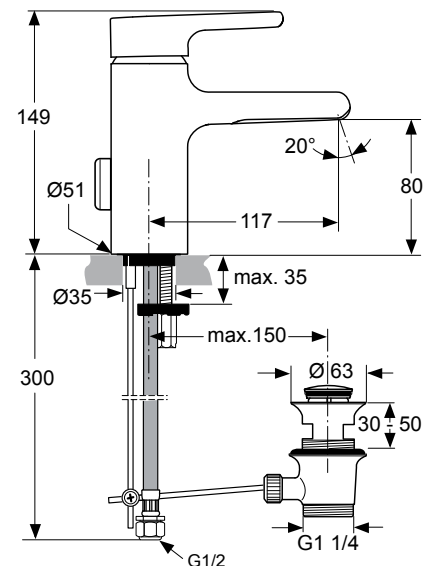

## Piccolo

**SL basin mixer Piccolo, Aerator**  
with flexible hose  
chrome **A4592AA**

**SL basin mixer, Waterfall**  
with flexible hose  
chrome **A4597AA**

Pos.	Description	Part-Number	Qty.	Pos.	Description	Part-Number	Qty.
1	Lever cpl. with Logo IS	<b>A 960 645 AA</b>	1 pcs	17	Flow limiter (waterfall only)	<b>A 960 647 NU</b>	1 pcs
2	Thread pin M5x6 DIN914			18	O - ring Ø 9,25 x 1,78		
3	Handle cap	<b>B 960 473 AA</b>	1 pcs	19	O - ring Ø 18 x 1,5		
4	Handle adapter ( included in pos. 9 )			20	Water outlet f. aerator	<b>A 960 686 NU</b>	1 Set
5	Cover cap	<b>A 960 646 AA</b>	1 pcs	21	Water outlet f. waterfall	<b>A 960 687 NU</b>	1 Set
6	O -ring Ø 28,3 x 1,78			22	Screw Ejoyt WN5152 20x5		
7	Clamping nut M43 x 1,5			23	Cover plate waterfall	<b>A 960 688 AA</b>	1 pcs
8	O - Ring Ø 35 x 3,2			24	Aerator M24x1	<b>A 960 692 NU</b>	1 pcs
9	Cartridge Multiport Click	<b>A 962 985 NU</b>	1 pcs	25	Cover plate aerator	<b>A 960 689 AA</b>	1 pcs
	Cartridge ( only waterfall )	<b>A 962 716 NU</b>	1 pcs	26	Stud M8 x 63mm		
10	Plastic manifold			27	Fixation set		
11	O - ring Ø 34,65 x 1,78			28	Pull knob with lift rod	<b>A 960 654 AA</b>	1 pcs
12	O - ring Ø 10 x 2			29	Flex. hose M10x11n.-G1/2		
13	Adapter flex. hose + O-ring Ø 7 x 1,5			30	Bracket		
14	Cartridge holder			31	Pop-up waste complete	<b>A 961 230 AA</b>	1 pcs
15	Thread pin M5x16 DIN 914			32	Key f. aerator pos. 24	<b>A 960 196 NU</b>	1 pcs
16	Body ( Lavy Piccolo )						