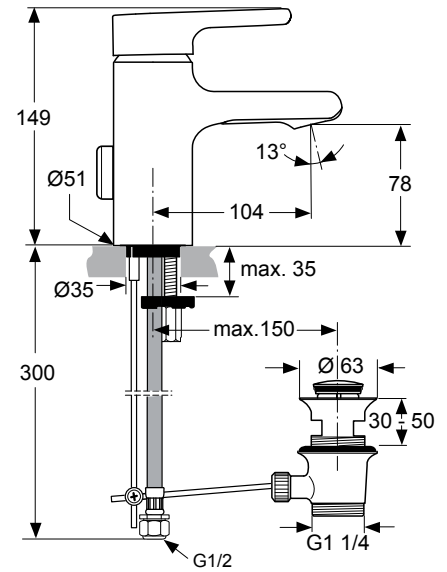

## Piccolo

**SL basin mixer Piccolo, Aerator**  
with flexible hose  
chrome **A4592AA**

**SL basin mixer, Waterfall**  
with flexible hose  
chrome **A4597AA**

Pos.	Description	Part-Number	Qty.	Pos.	Description	Part-Number	Qty.
1	Lever cpl. with Logo IS	<b>A 960 645 AA</b>	1 pcs	17	Flow limiter (waterfall only)	<b>A 960 647 NU</b>	1 pcs
2	Thread pin M5x6 DIN914			18	O - ring Ø 9,25 x 1,78		
3	Handle cap	<b>B 960 473 AA</b>	1 pcs	19	O - ring Ø 18 x 1,5		
4	Handle adapter ( included in pos. 9 )			20	Water outlet f. aerator	<b>A 960 686 NU</b>	1 Set
5	Cover cap	<b>A 960 646 AA</b>	1 pcs	21	Water outlet f. waterfall	<b>A 960 687 NU</b>	1 Set
6	O -ring Ø 28,3 x 1,78			22	Screw Ejoyt WN5152 20x5		
7	Clamping nut M43 x 1,5			23	Cover plate waterfall	<b>A 960 688 AA</b>	1 pcs
8	O - Ring Ø 35 x 3,2			24	Aerator M24x1	<b>A 960 692 NU</b>	1 pcs
9	Cartridge Multiport Click	<b>A 962 985 NU</b>	1 pcs	25	Cover plate aerator	<b>A 960 689 AA</b>	1 pcs
	Cartridge ( only waterfall )	<b>A 962 716 NU</b>	1 pcs	26	Stud M8 x 63mm		
10	Plastic manifold			27	Fixation set		
11	O - ring Ø 34,65 x 1,78			28	Pull knob with lift rod	<b>A 960 654 AA</b>	1 pcs
12	O - ring Ø 10 x 2			29	Flex. hose M10x11n.-G1/2		
13	Adapter flex. hose + O-ring Ø 7 x 1,5			30	Bracket		
14	Cartridge holder			31	Pop-up waste complete	<b>A 961 230 AA</b>	1 pcs
15	Thread pin M5x16 DIN 914			32	Key f. aerator pos. 24	<b>A 960 196 NU</b>	1 pcs
16	Body ( Lavy Piccolo )						