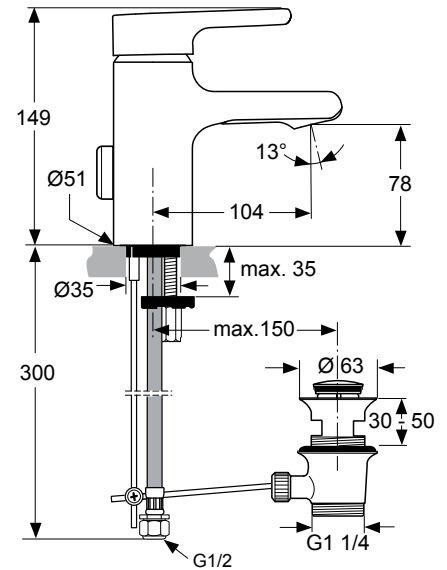

## Piccolo

**SL basin mixer Piccolo, Aerator**  
with flexible hose  
chrome **A4592AA**

**SL basin mixer, Waterfall**  
with flexible hose  
chrome **A4597AA**

Pos.	Description	Part-Number	Qty.	Pos.	Description	Part-Number	Qty.
1	Lever cpl. with Logo IS	<b>A 960 645 AA</b>	1 pcs	17	Flow limiter (waterfall only)	<b>A 960 647 NU</b>	1 pcs
2	Thread pin M5x6 DIN914			18	O - ring Ø 9,25 x 1,78		
3	Handle cap	<b>B 960 473 AA</b>	1 pcs	19	O - ring Ø 18 x 1,5		
4	Handle adapter ( included in pos. 9 )			20	Water outlet f. aerator	<b>A 960 686 NU</b>	1 Set
5	Cover cap	<b>A 960 646 AA</b>	1 pcs	21	Water outlet f. waterfall	<b>A 960 687 NU</b>	1 Set
6	O -ring Ø 28,3 x 1,78			22	Screw Ejoyt WN5152 20x5		
7	Clamping nut M43 x 1,5			23	Cover plate waterfall	<b>A 960 688 AA</b>	1 pcs
8	O - Ring Ø 35 x 3,2			24	Aerator M24x1	<b>A 960 692 NU</b>	1 pcs
9	Cartridge Multiport Click	<b>A 962 985 NU</b>	1 pcs	25	Cover plate aerator	<b>A 960 689 AA</b>	1 pcs
	Cartridge ( only waterfall )	<b>A 962 716 NU</b>	1 pcs	26	Stud M8 x 63mm		
10	Plastic manifold			27	Fixation set		
11	O - ring Ø 34,65 x 1,78			28	Pull knob with lift rod	<b>A 960 654 AA</b>	1 pcs
12	O - ring Ø 10 x 2			29	Flex. hose M10x11n.-G1/2		
13	Adapter flex. hose + O-ring Ø 7 x 1,5			30	Bracket		
14	Cartridge holder			31	Pop-up waste complete	<b>A 961 230 AA</b>	1 pcs
15	Thread pin M5x16 DIN 914			32	Key f. aerator pos. 24	<b>A 960 196 NU</b>	1 pcs
16	Body ( Lavy Piccolo )						