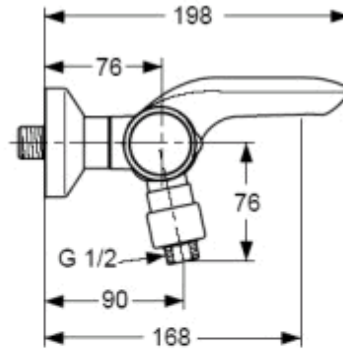

<p>

Produced from: March 2008

Bath/Shower Thermostat
without Accessoires

chrome

A4337AA

Ref.	Description	Part No.
1	Volume control handle	A960872AA
2	Cap for handle	A960231AA
3	Screw M4 L=23,5	A962998NU
4	Handle insert complete	A963432NU
5	Headwork (Cartridge)	A963400NU
7	Thermostatic Cartridge	A962229NU
8	Repair-Set Cartridge	A962230NU
9	Temp. adjustment compl.	A963427NU
10	Temperature handle cpl.	A960871AA
13	Non-return valve DW15	A962594NU
14	O - Ring Ø 15,6 x 1,78	A961182NU
16	Strainer (screen)	A962595NU
17	Escutcheon Ø70 + Pos.18	A962077AA
18	O - Ring Ø 32,2 x 3	A860422NU
19	Fibre ring Ø24x15x2	A961139NU
21	S - Connector complete	A962076AA
22	Aerator M24x1 + key	A960395NU
22a	Aerator Key	A960196NU
23	Diverter complete	A960192AA