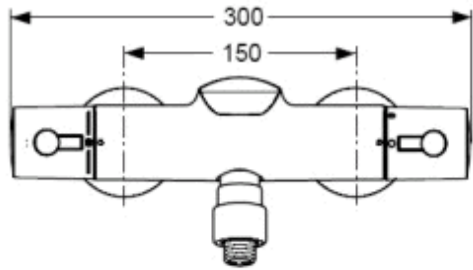

<p>

Produced from: March 2008

Bath/Shower Thermostat
without Accessoires

chrome

A4337AA

Ref.	Description	Part No.
1	Volume control handle	A960872AA
2	Cap for handle	A960231AA
3	Screw M4 L=23,5	A962998NU
4	Handle insert complete	A963432NU
5	Headwork (Cartridge)	A963400NU
7	Thermostatic Cartridge	A962229NU
8	Repair-Set Cartridge	A962230NU
9	Temp. adjustment compl.	A963427NU
10	Temperature handle cpl.	A960871AA
13	Non-return valve DW15	A962594NU
14	O - Ring Ø 15,6 x 1,78	A961182NU
16	Strainer (screen)	A962595NU
17	Escutcheon Ø70 + Pos.18	A962077AA
18	O - Ring Ø 32,2 x 3	A860422NU
19	Fibre ring Ø24x15x2	A961139NU
21	S - Connector complete	A962076AA
22	Aerator M24x1 + key	A960395NU
22a	Aerator Key	A960196NU
23	Diverter complete	A960192AA