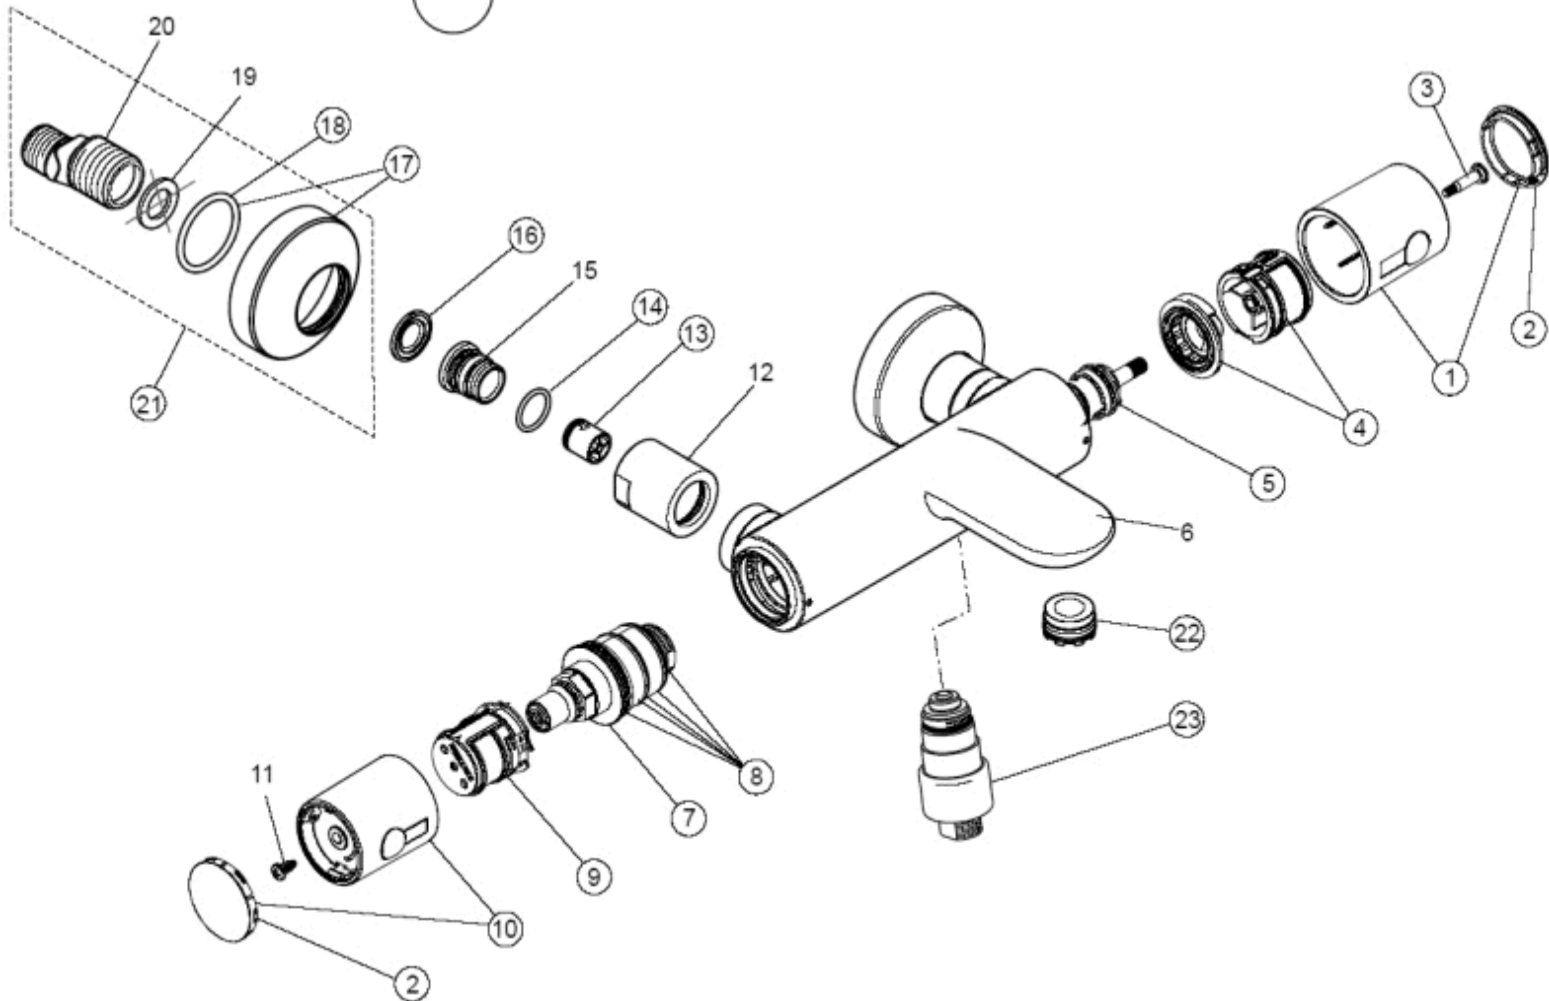

<p>

Produced from: March 2008

Bath/Shower Thermostat
without Accessoires

chrome

A4337AA

Ref.	Description	Part No.
1	Volume control handle	A960872AA
2	Cap for handle	A960231AA
3	Screw M4 L=23,5	A962998NU
4	Handle insert complete	A963432NU
5	Headwork (Cartridge)	A963400NU
7	Thermostatic Cartridge	A962229NU
8	Repair-Set Cartridge	A962230NU
9	Temp. adjustment compl.	A963427NU
10	Temperature handle cpl.	A960871AA
13	Non-return valve DW15	A962594NU
14	O - Ring Ø 15,6 x 1,78	A961182NU
16	Strainer (screen)	A962595NU
17	Escutcheon Ø70 + Pos.18	A962077AA
18	O - Ring Ø 32,2 x 3	A860422NU
19	Fibre ring Ø24x15x2	A961139NU
21	S - Connector complete	A962076AA
22	Aerator M24x1 + key	A960395NU
22a	Aerator Key	A960196NU
23	Diverter complete	A960192AA