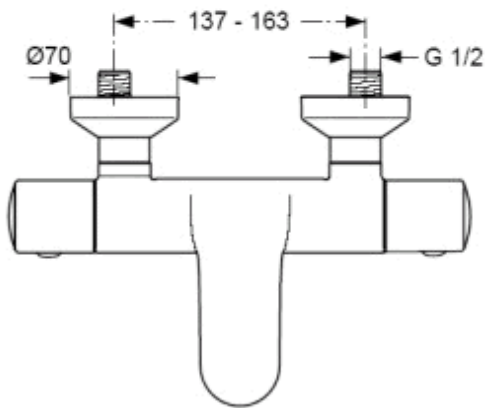

<p>

Produced from: March 2008

Bath/Shower Thermostat
without Accessoires

chrome

A4337AA

Ref.	Description	Part No.
1	Volume control handle	A960872AA
2	Cap for handle	A960231AA
3	Screw M4 L=23,5	A962998NU
4	Handle insert complete	A963432NU
5	Headwork (Cartridge)	A963400NU
7	Thermostatic Cartridge	A962229NU
8	Repair-Set Cartridge	A962230NU
9	Temp. adjustment compl.	A963427NU
10	Temperature handle cpl.	A960871AA
13	Non-return valve DW15	A962594NU
14	O - Ring Ø 15,6 x 1,78	A961182NU
16	Strainer (screen)	A962595NU
17	Escutcheon Ø70 + Pos.18	A962077AA
18	O - Ring Ø 32,2 x 3	A860422NU
19	Fibre ring Ø24x15x2	A961139NU
21	S - Connector complete	A962076AA
22	Aerator M24x1 + key	A960395NU
22a	Aerator Key	A960196NU
23	Diverter complete	A960192AA