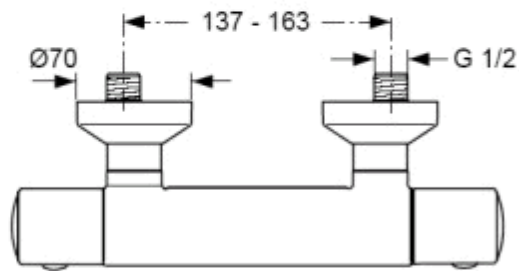

<p>  
Produced from: March 2008

Shower Thermostat  
without Accessoires

chrome

A4336AA

<b>Ref.</b>	<b>Description</b>	<b>Part No.</b>
1	Volume control handle	A960872AA
2	Cap for handle	A960231AA
3	Screw M4 L=23,5	A962998NU
4	Handle insert complete	A963432NU
5	Headwork ( Cartridge )	A963400NU
7	Thermostatic Cartridge	A962229NU
8	Repair-Set Cartridge	A962230NU
9	Temp. adjustment compl.	A963427NU
10	Temperature handle cpl.	A960871AA
13	Non-return valve DW15	A962594NU
14	O - Ring Ø 15,6 x 1,78	A961182NU
16	Strainer ( screen )	A962595NU
17	Escutcheon Ø70 + Pos.18	A962077AA
18	O - Ring Ø 32,2 x 3	A860422NU
19	Fibre ring Ø24x15x2	A961139NU
21	S - Connector complete	A962076AA
22	O - Ring Ø 17 x 2	A961810NU
23	Nipple complete	A963651NU