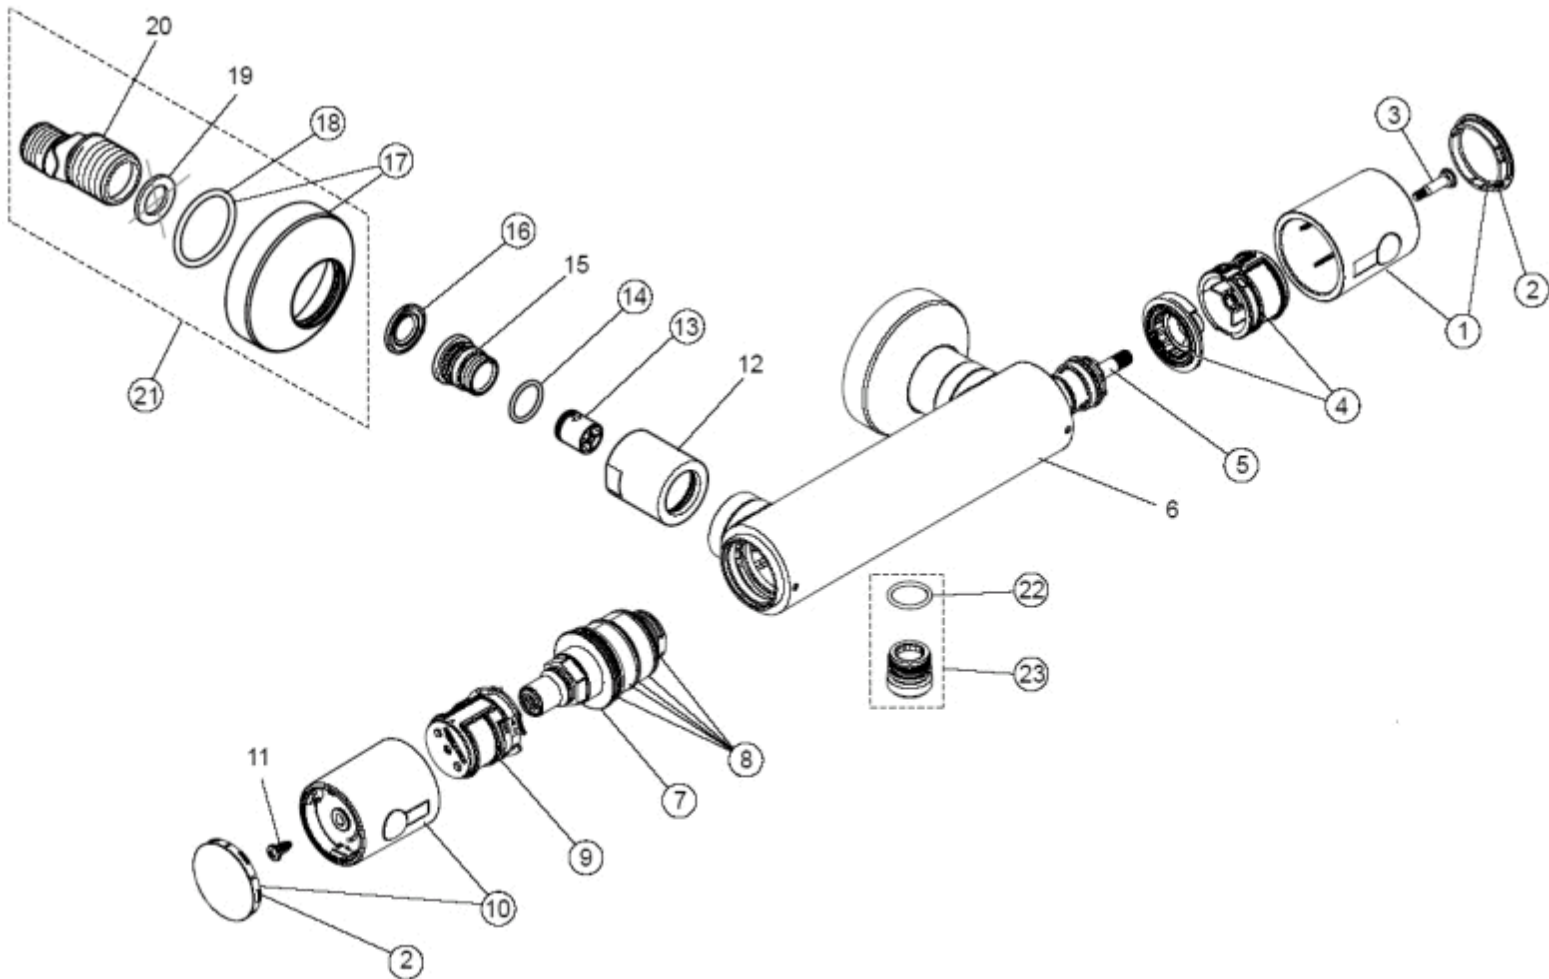

<p>  
Produced from: March 2008

Shower Thermostat  
without Accessoires

chrome

A4336AA

<b>Ref.</b>	<b>Description</b>	<b>Part No.</b>
1	Volume control handle	A960872AA
2	Cap for handle	A960231AA
3	Screw M4 L=23,5	A962998NU
4	Handle insert complete	A963432NU
5	Headwork ( Cartridge )	A963400NU
7	Thermostatic Cartridge	A962229NU
8	Repair-Set Cartridge	A962230NU
9	Temp. adjustment compl.	A963427NU
10	Temperature handle cpl.	A960871AA
13	Non-return valve DW15	A962594NU
14	O - Ring Ø 15,6 x 1,78	A961182NU
16	Strainer ( screen )	A962595NU
17	Escutcheon Ø70 + Pos.18	A962077AA
18	O - Ring Ø 32,2 x 3	A860422NU
19	Fibre ring Ø24x15x2	A961139NU
21	S - Connector complete	A962076AA
22	O - Ring Ø 17 x 2	A961810NU
23	Nipple complete	A963651NU