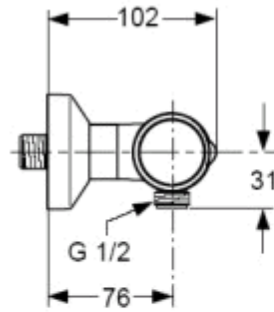

<p>  
Produced from: March 2008

Shower Thermostat  
without Accessoires

chrome

A4336AA

<b>Ref.</b>	<b>Description</b>	<b>Part No.</b>
1	Volume control handle	A960872AA
2	Cap for handle	A960231AA
3	Screw M4 L=23,5	A962998NU
4	Handle insert complete	A963432NU
5	Headwork ( Cartridge )	A963400NU
7	Thermostatic Cartridge	A962229NU
8	Repair-Set Cartridge	A962230NU
9	Temp. adjustment compl.	A963427NU
10	Temperature handle cpl.	A960871AA
13	Non-return valve DW15	A962594NU
14	O - Ring Ø 15,6 x 1,78	A961182NU
16	Strainer ( screen )	A962595NU
17	Escutcheon Ø70 + Pos.18	A962077AA
18	O - Ring Ø 32,2 x 3	A860422NU
19	Fibre ring Ø24x15x2	A961139NU
21	S - Connector complete	A962076AA
22	O - Ring Ø 17 x 2	A961810NU
23	Nipple complete	A963651NU