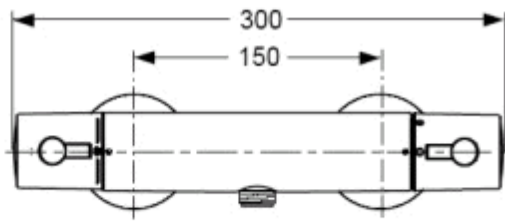

<p>  
Produced from: March 2008

Shower Thermostat  
without Accessoires

chrome

A4336AA

<b>Ref.</b>	<b>Description</b>	<b>Part No.</b>
1	Volume control handle	A960872AA
2	Cap for handle	A960231AA
3	Screw M4 L=23,5	A962998NU
4	Handle insert complete	A963432NU
5	Headwork ( Cartridge )	A963400NU
7	Thermostatic Cartridge	A962229NU
8	Repair-Set Cartridge	A962230NU
9	Temp. adjustment compl.	A963427NU
10	Temperature handle cpl.	A960871AA
13	Non-return valve DW15	A962594NU
14	O - Ring Ø 15,6 x 1,78	A961182NU
16	Strainer ( screen )	A962595NU
17	Escutcheon Ø70 + Pos.18	A962077AA
18	O - Ring Ø 32,2 x 3	A860422NU
19	Fibre ring Ø24x15x2	A961139NU
21	S - Connector complete	A962076AA
22	O - Ring Ø 17 x 2	A961810NU
23	Nipple complete	A963651NU