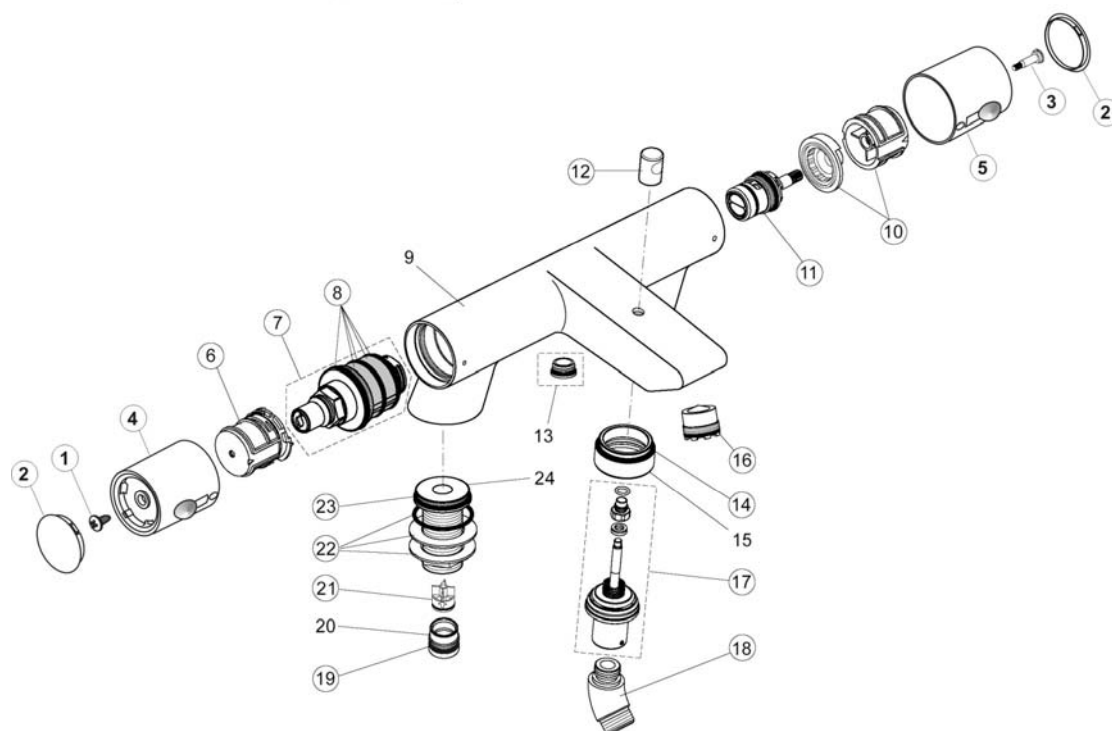

A4326AA CELANO Bath Shower Mixer

Ref.	Description	Part No.	Ref.	Description	Part No.
1	Handle screw (temp)	A918416	12	Diverter knob	A960494AA
2	Handle cap	A960231AA	14	Diverter housing	A963154NU
3	Handle screw (volume)	A91842814	16	Flow straightener	A960412NU
4	Temperature handle	A960604AA	17	Diverter mechanism	A960495AA
5	Flow control handle	A960603AA	18	Elbow	A960496AA
6	Temperature handle carrier	A963427NU	19	O-ring x2	A960810NU
7	Thermostatic cartridge	A960587NU	21	Check valve	A860415NU
8	Thermostatic cartridge service kit	A963587NU	22	Fixing set	A860458NU
10	Flow control handle carrier	A963432NU	23	O-ring	A963154NU
11	Flow control cartridge	A960462NU	26	O-ring 31.47X1.78	A963154NU