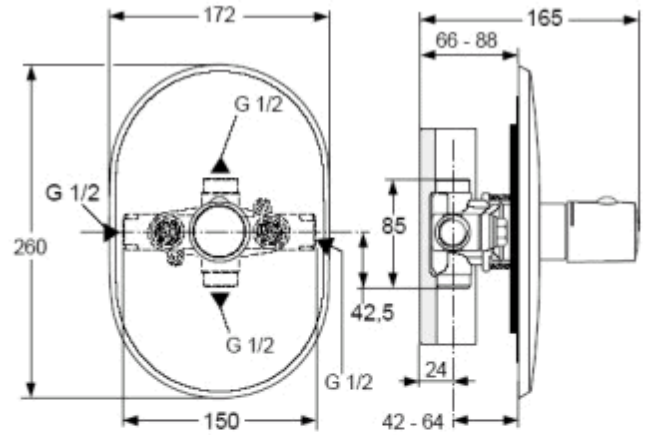

<p>
Produced from: Jan. 2008

Pre-Installation Kit 1
G 3/4 A2659NU
Central Thermostat Kit 2
chrome A4291AA

Ref.	Description	Part No.
1	Cap for handle	A960231AA
3	Temperature handle compl.	A960871AA
4	Escutcheon Shower	A962073AA
5	Cylindrical screw M4x45,5	A961957NU
6	Escutcheon holder small	A962074NU
7	Escutcheon holder + Pos.8	A963448NU
8	O - Ring Ø 43 x 3	A961623NU
9	Cover Cap	A963426AA
10	Temperature adjustment	A963427NU
13	Sealing frame + ring	A963510NU
23	Thermostat. Cartridge G3/4	A963564NU
24	Repair-Set Cartridge G3/4	A963565NU
26	Check valve DW20	A963566NU
27	O - Ring Set valve G3/4	A963563NU
28	Non return+stop valve hot	A963562NU
29	Non return+stop valve cold	A963561NU
30	Universal extension set - 22mm longer	A963434NU