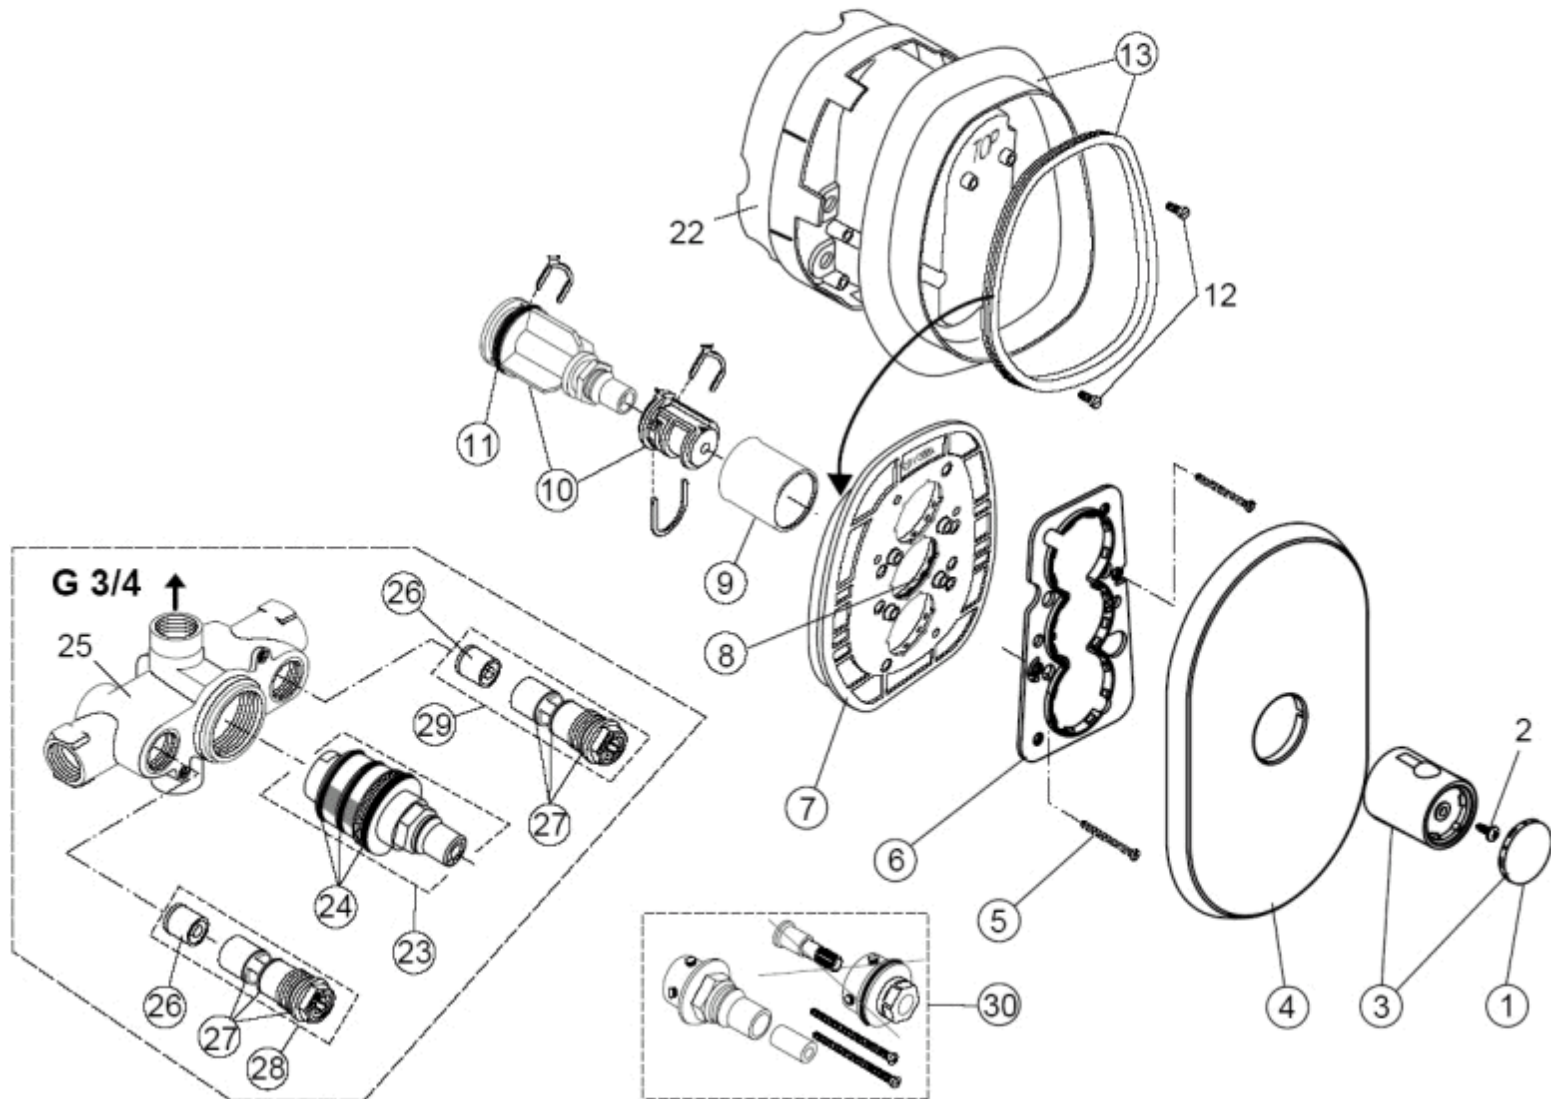

<p>
Produced from: Jan. 2008

Pre-Installation Kit 1
G 3/4 A2659NU
Central Thermostat Kit 2
chrome A4291AA

Ref.	Description	Part No.
1	Cap for handle	A960231AA
3	Temperature handle compl.	A960871AA
4	Escutcheon Shower	A962073AA
5	Cylindrical screw M4x45,5	A961957NU
6	Escutcheon holder small	A962074NU
7	Escutcheon holder + Pos.8	A963448NU
8	O - Ring Ø 43 x 3	A961623NU
9	Cover Cap	A963426AA
10	Temperature adjustment	A963427NU
13	Sealing frame + ring	A963510NU
23	Thermostat. Cartridge G3/4	A963564NU
24	Repair-Set Cartridge G3/4	A963565NU
26	Check valve DW20	A963566NU
27	O - Ring Set valve G3/4	A963563NU
28	Non return+stop valve hot	A963562NU
29	Non return+stop valve cold	A963561NU
30	Universal extension set - 22mm longer	A963434NU