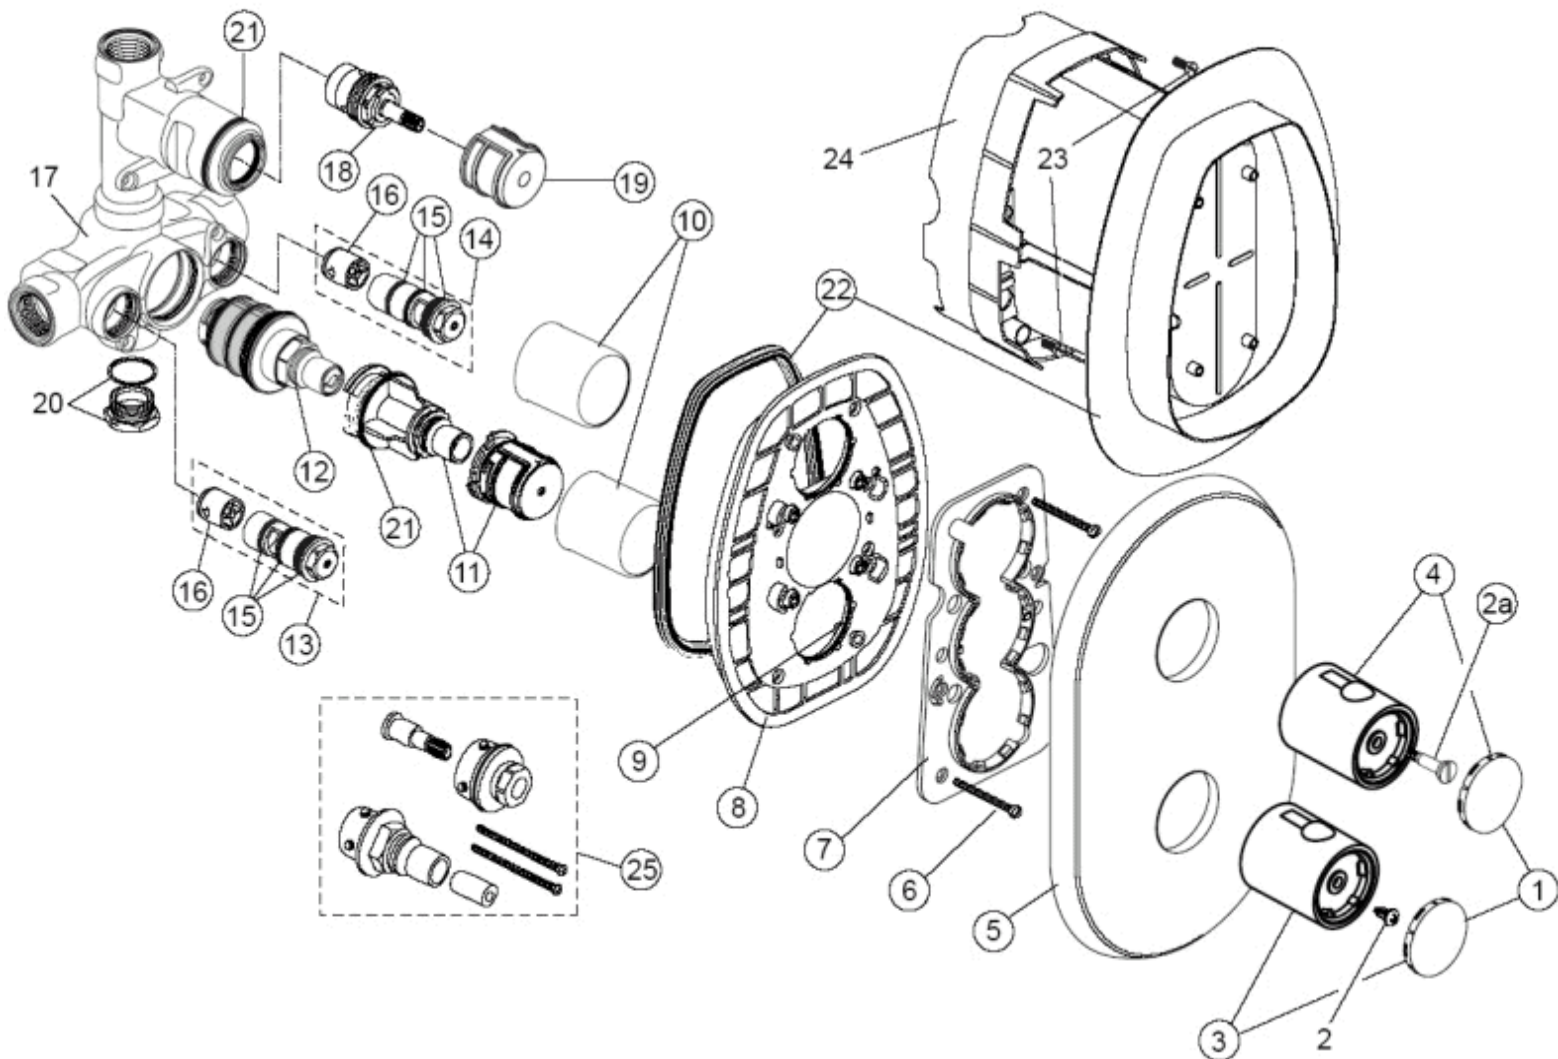

<p>
Produced from: March 2008

Pre-Installation Kit 1
A2353NU
Individual Thermostat Kit 2
chrome
A4290AA

Ref.	Description	Part No.
1	Cap for handle	A960231AA
2a	Screw for handle M4x23,5	A962998NU
3	Temperature handle compl.	A960871AA
4	Volume control handle cpl.	A960872AA
5	Escutcheon B/S	A962072AA
6	Cylindrical screw M4x45,5	A961957NU
7	Escutcheon holder small	A962074NU
8	scutcheon holder + Pos.9	A963425NU
9	O - Ring Ø 43 x 3	A961623NU
10	Cover Cap	A963426AA
11	Temperature adjustment	A963427NU
12	Thermostatic Cartridge	A962229NU
12	Repair-Set Cartridge	A962230NU
13	Non return+stop valve hot	A963430NU
14	Non return+stop valve cold	A963433NU
15	O - Ring Set	A963431NU
16	Check valve DW15	A962594NU
18	Headwork (Cartridge)	A963400NU
19	Handle insert (Universal)	A963432NU
21	O - Ring Ø 37,77 x 2,62	A962574NU
22	Sealing frame + ring	A963510NU
25	Universal extension set - 22mm longer	A963434NU