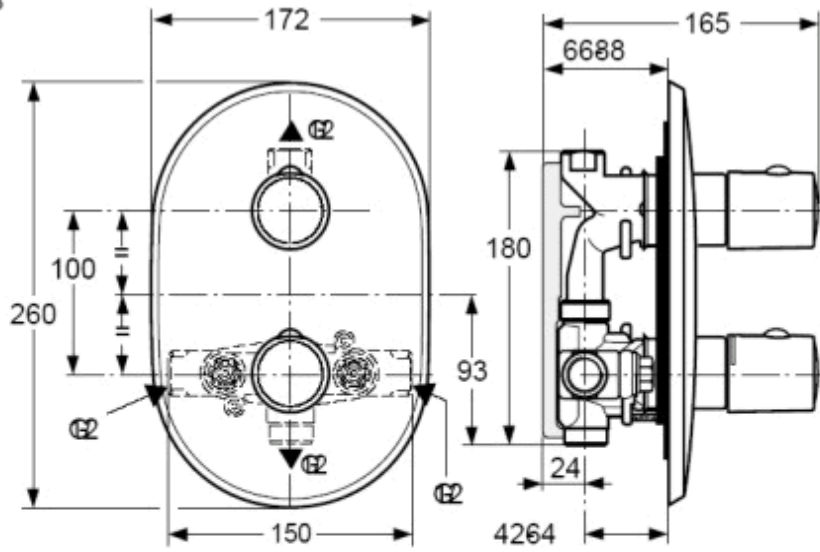

<p>
Produced from: March 2008

Pre-Installation Kit 1
A2353NU
Individual Thermostat Kit 2
chrome
A4290AA

Ref.	Description	Part No.
1	Cap for handle	A960231AA
2a	Screw for handle M4x23,5	A962998NU
3	Temperature handle compl.	A960871AA
4	Volume control handle cpl.	A960872AA
5	Escutcheon B/S	A962072AA
6	Cylindrical screw M4x45,5	A961957NU
7	Escutcheon holder small	A962074NU
8	scutcheon holder + Pos.9	A963425NU
9	O - Ring Ø 43 x 3	A961623NU
10	Cover Cap	A963426AA
11	Temperature adjustment	A963427NU
12	Thermostatic Cartridge	A962229NU
12	Repair-Set Cartridge	A962230NU
13	Non return+stop valve hot	A963430NU
14	Non return+stop valve cold	A963433NU
15	O - Ring Set	A963431NU
16	Check valve DW15	A962594NU
18	Headwork (Cartridge)	A963400NU
19	Handle insert (Universal)	A963432NU
21	O - Ring Ø 37,77 x 2,62	A962574NU
22	Sealing frame + ring	A963510NU
25	Universal extension set - 22mm longer	A963434NU