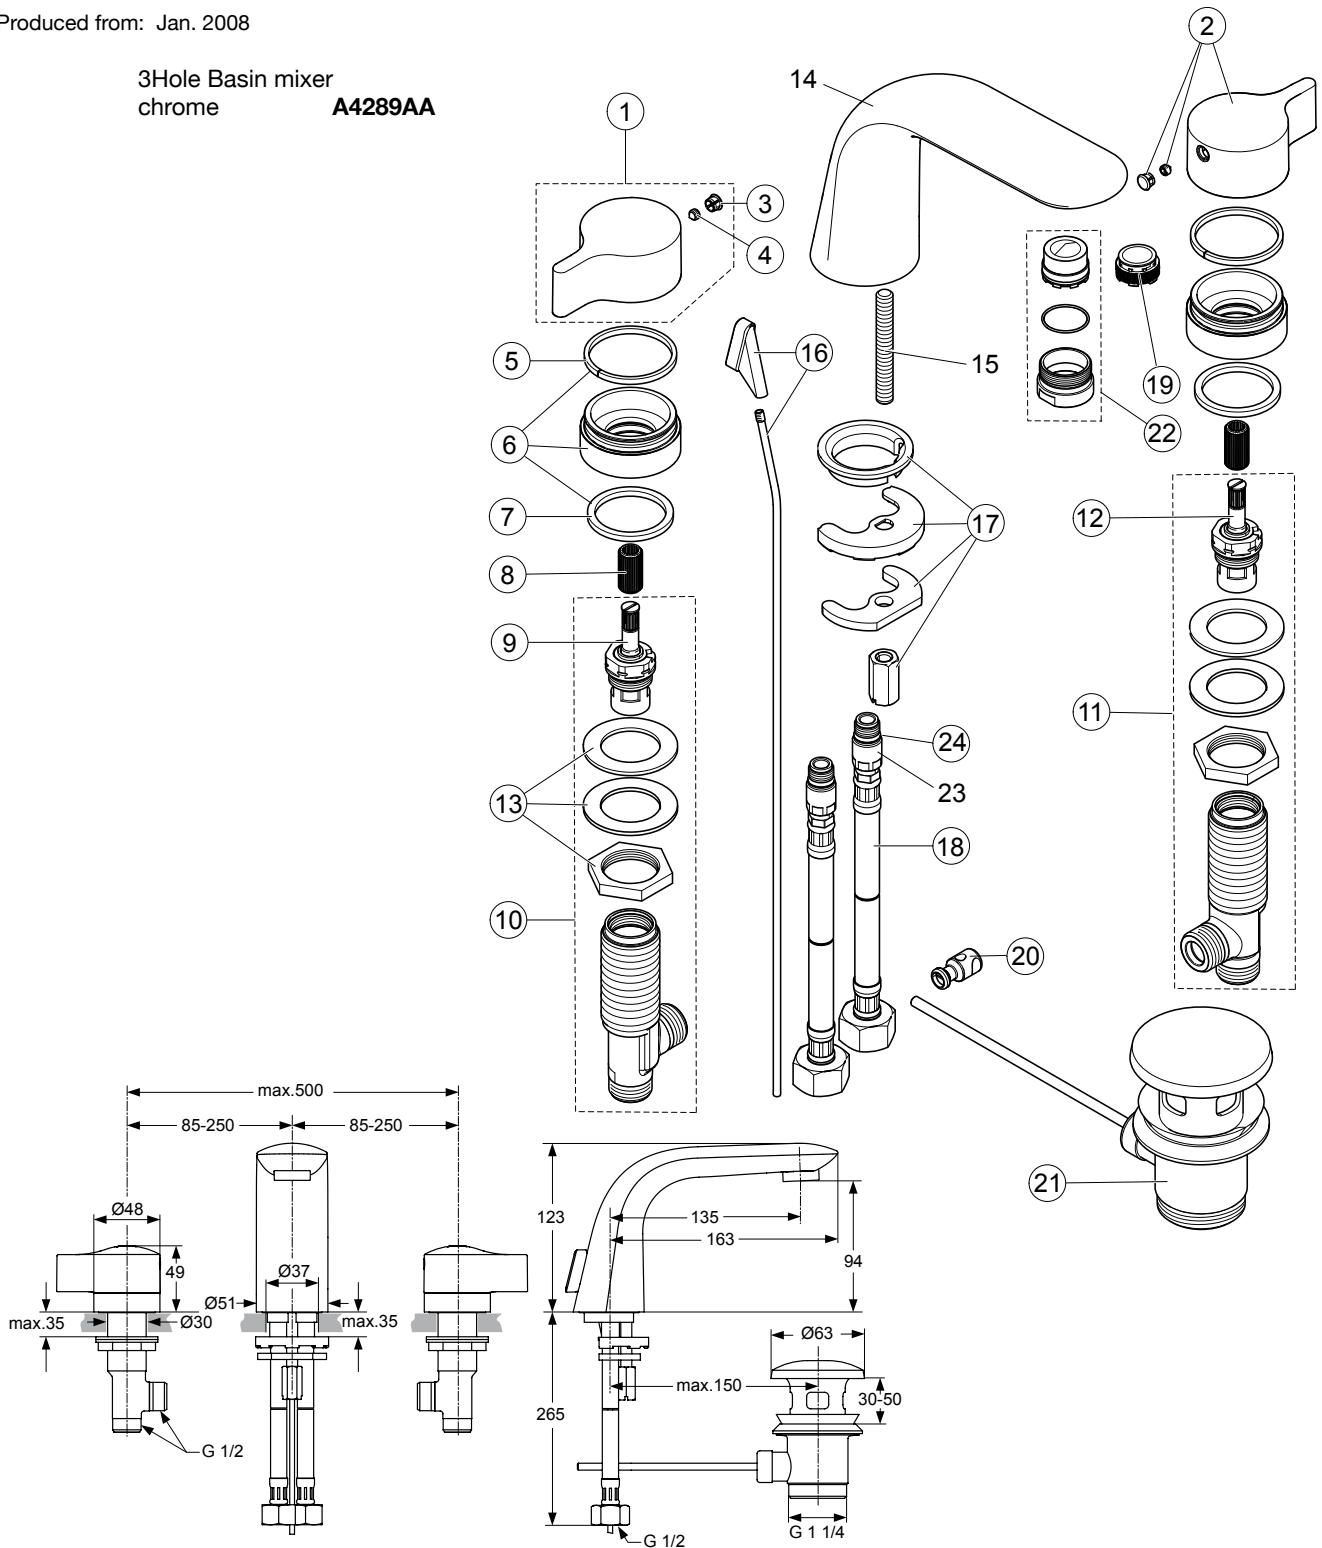

Produced from: Jan. 2008

3Hole Basin mixer
chrome **A4289AA**

Pos.	Description	Part-Number	Qty.	Pos.	Description	Part-Number	Qty.
1	Handle with IS-Logo - red	A 962 052 AA	1 pcs	14	Spout (Body)		
2	Handle with IS-Logo - blue	A 962 053 AA	1 pcs	15	Bolt M8 x 63	A 960 001 NU	1 pcs
3	Cover shield	A 960 396 AA	1 pcs	16	Pull Knob with rod	A 962 044 AA	1 pcs
4	Thread pin M5x5 DIN914	A 961 268 NU	2 pcs	17	Fixation-set Universal	A 960 001 NU	1 pcs
5	Gliding f. Handle	A 960 445 NU	1 pcs	18	Flex. hose M10x1x18 G1/2	E 960 589 NU	1 pcs
6	Escutcheon with washer	A 962 054 AA	1 pcs	19	Aerator M24x1short +Key	A 962 079 NU	1 pcs
7	Washer Ø 41 x 34 x 3	A 960 499 NU	1 pcs		Aerator key for Pos.19+22	A 960 196 NU	1 pcs
8	Handle adapter	A 962 335 NU	1 pcs	20	Bracket	A 961 172 NU	1 pcs
9	Headwork (hot side)	A 963 033 NU	1 pcs	21	Pop-up waste complete	A 961 230 AA	1 pcs
10	Side valve hot complete	A 962 055 NU	1 pcs	22	Aerator M24x1 + key	A 962 080 AA	1 pcs
11	Side valve cold complete	A 962 056 NU	1 pcs	23	Nipple M12x1 - M10x1		
12	Headwork (cold side)	A 962 336 NU	1 pcs	24	O - Ring Ø9,25 x 1,78	A 963 395 NU	2 pcs
13	Fixation-set Side valve	A 963 049 NU	1 Set				