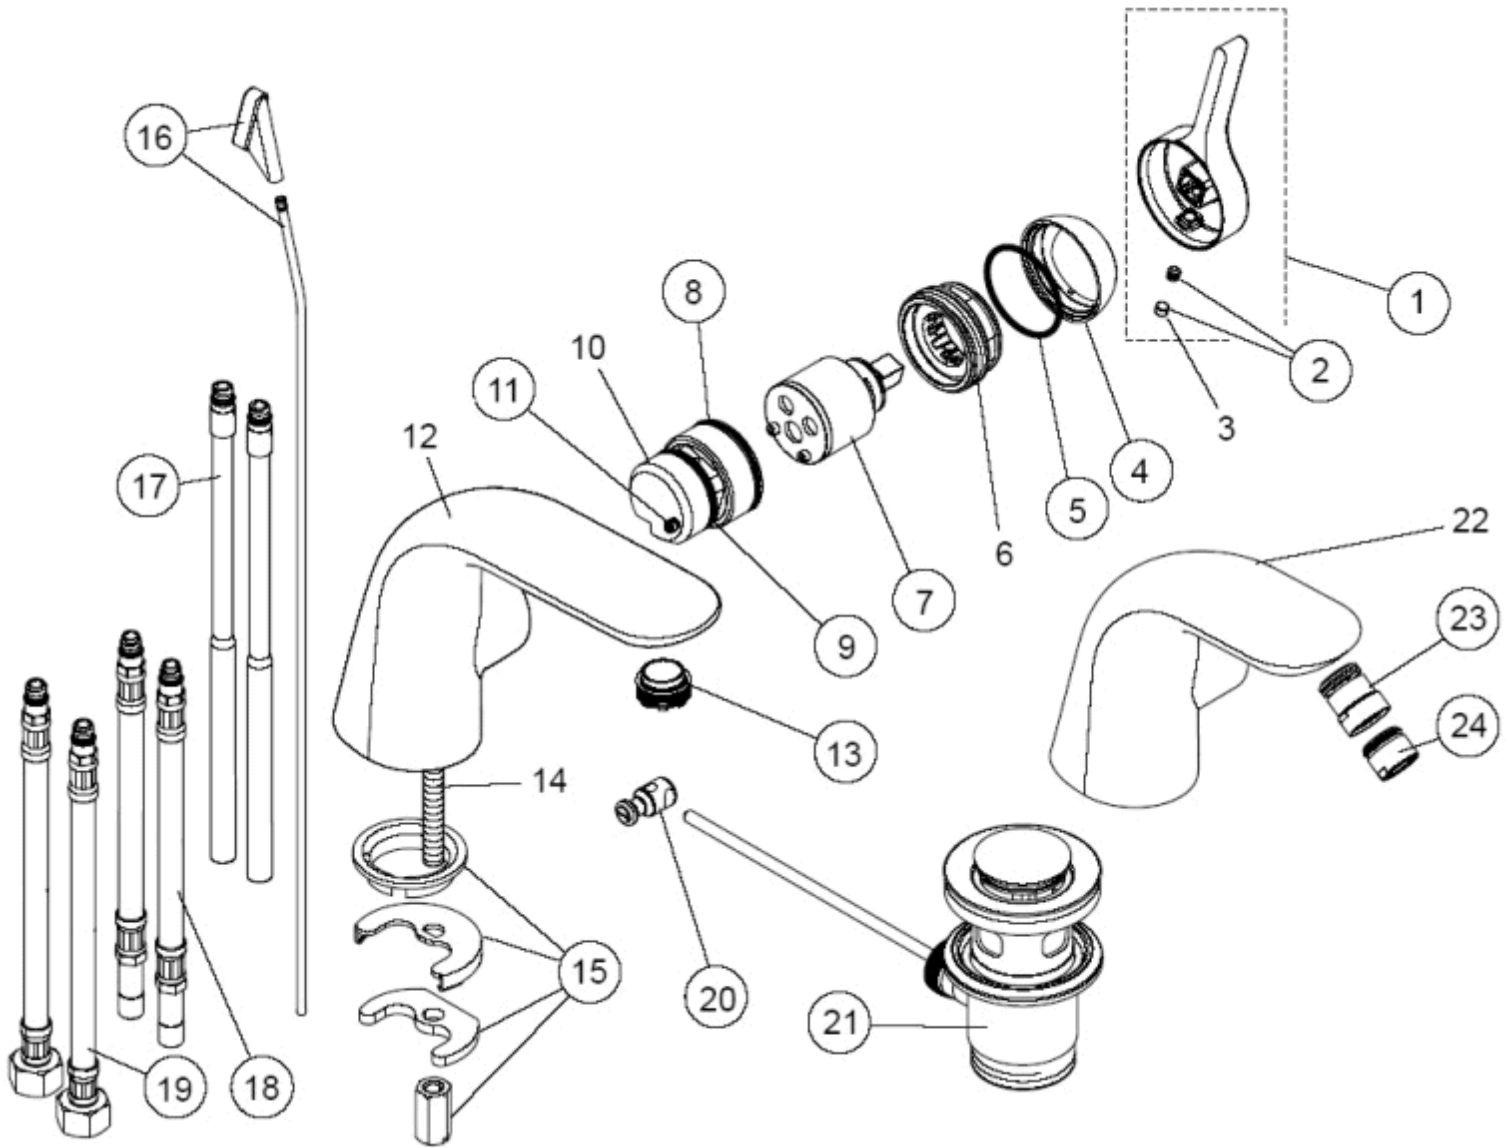

<p>

Ref.	Description
1	Lever cpl. with Logo IS
2	Thread pin M5x5 DIN916
4	Cartr. Cover (Cap) + Pos.5
5	O - Ring Ø 28,3 x 1,78
7	Cartridge compl. K-35A
8	O - Ring Ø 36 x 2
9	O - Ring Ø 31,47 x 1,78
11	Thread pin M5x10 DIN915
13	Stream regulator M21,5x1
15	Fixation-set
16	Pull Knob with rod
18	Flex. hose M8x1 / Ø10
19	Flex. hose M8x1 / G3/8
20	Bracket
21	Pop-up waste complete
23	Ball joint M18x1 cpl.
24	Aerator complete M18x1
25	Aerator key for Pos. 13

Part No.
A962040AA
A962041NU
A962042AA
A961667NU
A960567NU
A961335NU
A963154NU
A963309NU
A962043NU
A960001NU
A962044AA
A962045NU
A962370NU
A963404NU
A961230AA
A960019AA
B964902AA
A960196NU

NB -- colour/finish options
 Chrome = AA