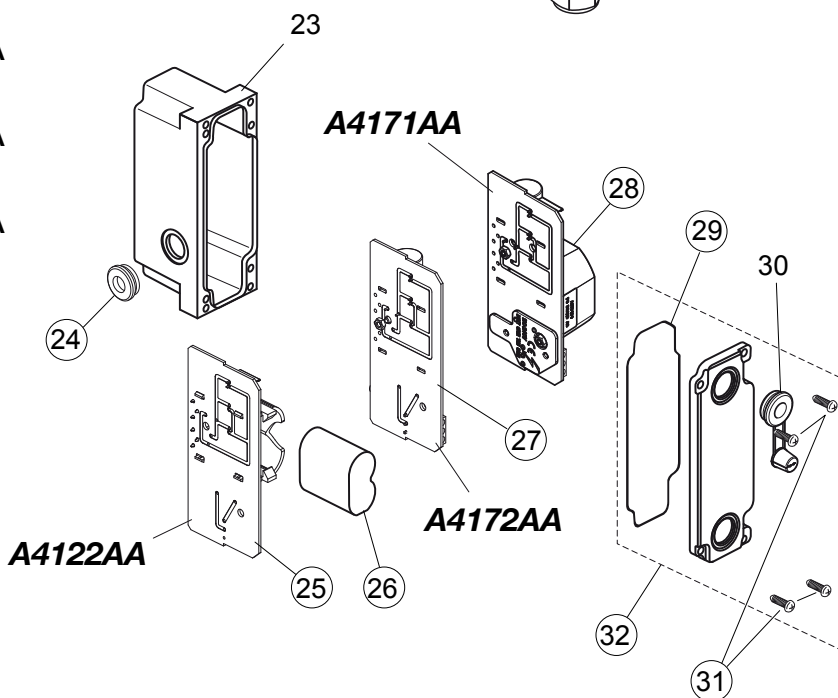

Part 2

Basin Spout Electronic with battery DC chrome **A4122AA**

Basin Spout Electronic AC chrome **A4171AA**

Basin Spout Electronic Multi chrome **A4172AA**

with new magnetic valve unit since Jan. 2011

Pos.	Description	Part-Number	Qty.	Pos.	Description	Part-Number	Qty.
19	Coupler short G1/2 x 15C	A 962 499 NU	2 pcs	28	PC Board (AC)	A 960 159 NU	1 pcs
20	Valve housing			29	Sealing frame	A 960 162 NU	1 pcs
21	Magnet valve with screws	A 962 478 NU	1 Set	30	Cable sealing special		
22	Service valve	E 960 086 NU	1 pcs	31	Ejot-PT-Screw KB35x12	A 960 152 NU	4 pcs
23	Control box			32	Cover complete	A 960 163 NU	1 pcs
24	Cable sealing	A 960 155 NU	2 pcs				
25	PC Board (Battery DC)	A 960 158 NU	1 pcs				
26	Battery 6V CR-P2	A 960 161 NU	1 pcs				
27	PC Board (AC Multiply)	A 960 160 NU	1 pcs				