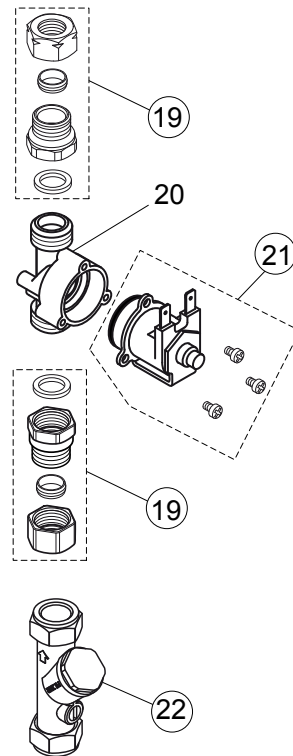

Part 2

Basin Spout Electronic with battery DC chrome **A4122AA**

Basin Spout Electronic AC chrome **A4171AA**

Basin Spout Electronic Multi chrome **A4172AA**

with new magnetic valve unit since Jan. 2011

Pos.	Description	Part-Number	Qty.	Pos.	Description	Part-Number	Qty.
19	Coupler short G1/2 x 15C	A 962 499 NU	2 pcs	28	PC Board (AC)	A 960 159 NU	1 pcs
20	Valve housing			29	Sealing frame	A 960 162 NU	1 pcs
21	Magnet valve with screws	A 962 478 NU	1 Set	30	Cable sealing special		
22	Service valve	E 960 086 NU	1 pcs	31	Ejot-PT-Screw KB35x12	A 960 152 NU	4 pcs
23	Control box			32	Cover complete	A 960 163 NU	1 pcs
24	Cable sealing	A 960 155 NU	2 pcs				
25	PC Board (Battery DC)	A 960 158 NU	1 pcs				
26	Battery 6V CR-P2	A 960 161 NU	1 pcs				
27	PC Board (AC Multiply)	A 960 160 NU	1 pcs				