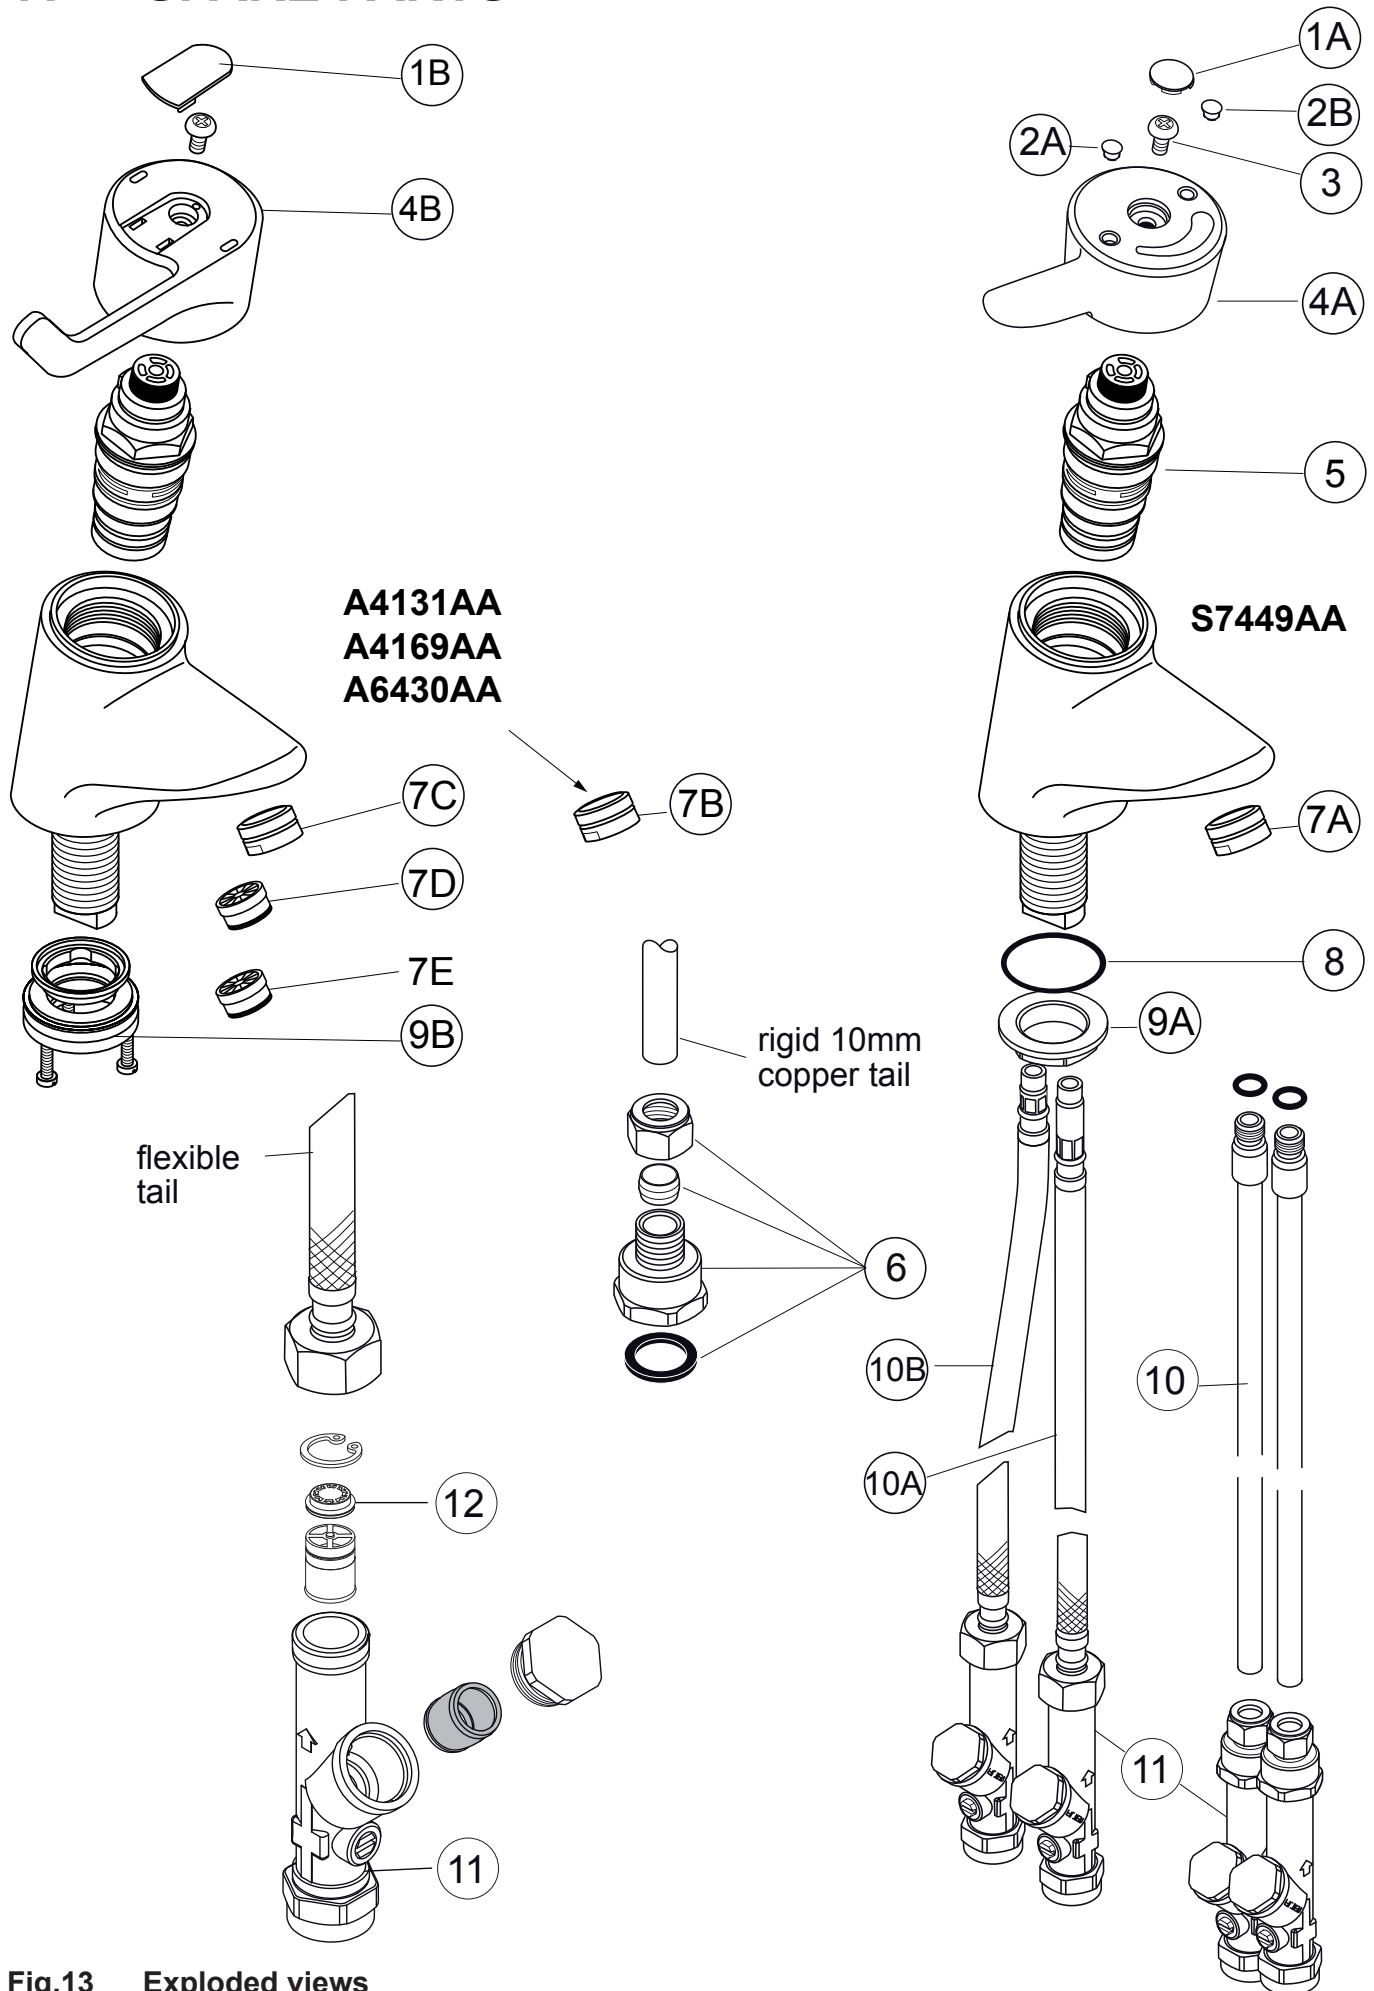

11 SPARE PARTS

Fig.13 Exploded views

12 SPARE PARTS LIST

Ref.	Description	Product	Part No.
1A 2A 2B	Button, indice, & screw kit	Nuastyle	E960 615AA
1B	Cover cap, non-res, AS logo	Contour21	A962 017AA
3	Handle retaining screw	All	A961 950NU
4A	Lever handle	Nuastyle	E960 669AA
4B	Lever handle	Contour21	A961 823AA
5	Thermostatic cartridge	All	A962 280NU
5	Thermostatic cartridge (10 bulk pack)	All	F960 879NU
6	Couplers –copper tails PAIR	A4169/A6430	F960 882NU
7A	Complete outlet with STD, F/S insert & seal	Nuastyle	A961 625AA
7B	Optional Armitage Bioguard (10 bulk pack with AVK)	All	F961 138AA
7C	Outlet cpl. with AVH, 4.7 L/min PCA insert, seal & AVK.	Contour21	B960 859AA
7D	F/S insert only	Contour21	B960 860NU
7E	2 lpm Spray Insert	A4169	E960 735NU
8	Tap deck seal	Nuastyle	E960 059NU
9A	Back-nut M28x1.5	Nuastyle	H960 098NU
9B	Clamping kit & seal	Contour21	A963 381NU
10	10mm copper tails - PAIR	A4169/A6430	E960 644NU
10A	Flexible inlet tail M10 long	A4169/S7449	E960 642NU
10B	Flexible inlet tail M10 short	A4169/S7449	E960 589NU
11	Isolating valves-PAIR	All	E960 613NU
12	Flow regulator	All	A962 570NU

Abbreviations used:
 STD : STandarD housing has spanner flats.
 AVH : Anti-Vandal Housing requires special key.
 AVK : Anti-Vandal key
 F/S : Flow Straightener with full flow.
 PCA: Pressure Compensating Aerator.

Most spares are interchangeable between products, please contact customer care.