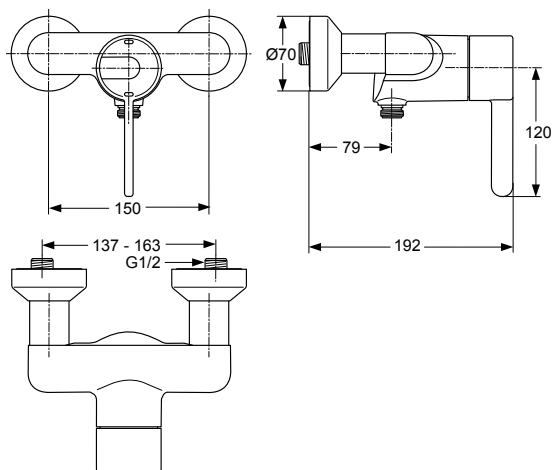

# Contour 21 A4130.. A4135..

Produced from: Aug. 2007

Exposed thermostat mixer shower  
chrome **A4130AA**

Exposed thermostat mixer bath/shower  
chrome **A4135AA**

Pos.	Description	Part-Number	Qty.	Pos.	Description	Part-Number	Qty.
1	Handle cap with Logo	<b>A 962 017 AA</b>	1 pcs	10	Seat M20x1 left thread		
2	Handle with screw	<b>A 961 456 AA</b>	1 pcs	11	O - ring Ø17 x 2	<b>A 961 810 NU</b>	2 pcs
3	Screw M6 x 12	<b>A 961 950 NU</b>	1 pcs	12	Fibre washer Ø24/15 x 2	<b>A 961 139 NU</b>	2 pcs
4	Thermostat cartr. > 5/2011	<b>E 960 575 NU</b>	1 pcs	13	Rosette outside	<b>A 960 599 AA</b>	1 pcs
	Therm.cartr. RWC 5/2011>	<b>A 962 280 NU</b>	1 pcs	14	S-connector complete	<b>A 961 893 AA</b>	1 pcs
5	Seat complete > 5/2011	<b>E 960 664 NU</b>	1 pcs	15	Backup ring		
6	Body ( Bathfiller )			16	Inboard rosette	<b>A 961 894 AA</b>	1 pcs
7	Aerator M24x1 with key vandal proof full flow	<b>A 963 702 AA</b>	1 pcs	17	S-Connector		
8	Coupling nut			18	Connecting nipple cpl.	<b>A 963 651 NU</b>	1 pcs
9	Non-return valve	<b>A 962 594 NU</b>	2 pcs	19	O - ring Ø17 x 2	<b>A 961 810 NU</b>	2 pcs
				20	Body ( Shower )		