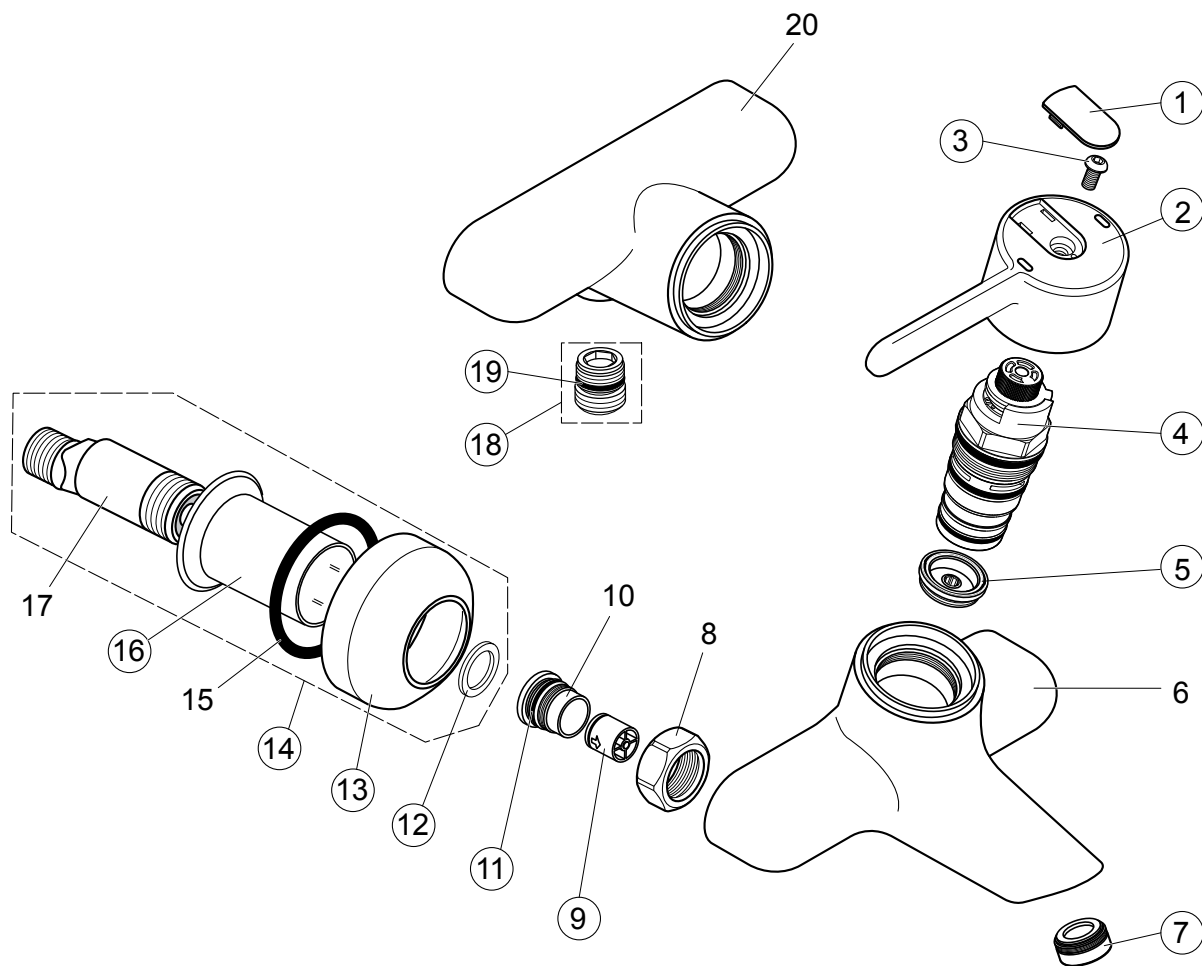

# Contour 21 A4130.. A4135..

Produced from: Aug. 2007

Exposed thermostat mixer shower  
chrome **A4130AA**

Exposed thermostat mixer bath/shower  
chrome **A4135AA**

Pos.	Description	Part-Number	Qty.	Pos.	Description	Part-Number	Qty.
1	Handle cap with Logo	<b>A 962 017 AA</b>	1 pcs	10	Seat M20x1 left thread		
2	Handle with screw	<b>A 961 456 AA</b>	1 pcs	11	O - ring Ø17 x 2	<b>A 961 810 NU</b>	2 pcs
3	Screw M6 x 12	<b>A 961 950 NU</b>	1 pcs	12	Fibre washer Ø24/15 x 2	<b>A 961 139 NU</b>	2 pcs
4	Thermostat cartr. > 5/2011	<b>E 960 575 NU</b>	1 pcs	13	Rosette outside	<b>A 960 599 AA</b>	1 pcs
	Therm.cartr. RWC 5/2011>	<b>A 962 280 NU</b>	1 pcs	14	S-connector complete	<b>A 961 893 AA</b>	1 pcs
5	Seat complete > 5/2011	<b>E 960 664 NU</b>	1 pcs	15	Backup ring		
6	Body ( Bathfiller )			16	Inboard rosette	<b>A 961 894 AA</b>	1 pcs
7	Aerator M24x1 with key vandal proof full flow	<b>A 963 702 AA</b>	1 pcs	17	S-Connector		
8	Coupling nut			18	Connecting nipple cpl.	<b>A 963 651 NU</b>	1 pcs
9	Non-return valve	<b>A 962 594 NU</b>	2 pcs	19	O - ring Ø17 x 2	<b>A 961 810 NU</b>	2 pcs
				20	Body ( Shower )		