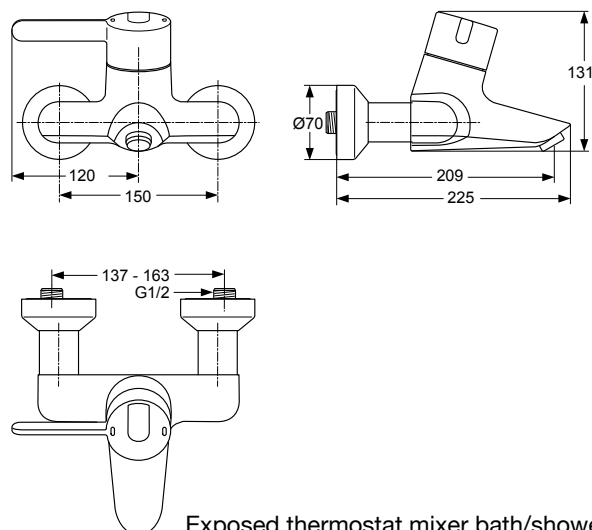

# Contour 21 A4130.. A4135..

Produced from: Aug. 2007

Exposed thermostat mixer shower  
chrome **A4130AA**

Exposed thermostat mixer bath/shower  
chrome **A4135AA**

Pos.	Description	Part-Number	Qty.	Pos.	Description	Part-Number	Qty.
1	Handle cap with Logo	<b>A 962 017 AA</b>	1 pcs	10	Seat M20x1 left thread		
2	Handle with screw	<b>A 961 456 AA</b>	1 pcs	11	O - ring Ø17 x 2	<b>A 961 810 NU</b>	2 pcs
3	Screw M6 x 12	<b>A 961 950 NU</b>	1 pcs	12	Fibre washer Ø24/15 x 2	<b>A 961 139 NU</b>	2 pcs
4	Thermostat cartr. > 5/2011	<b>E 960 575 NU</b>	1 pcs	13	Rosette outside	<b>A 960 599 AA</b>	1 pcs
	Therm.cartr. RWC 5/2011>	<b>A 962 280 NU</b>	1 pcs	14	S-connector complete	<b>A 961 893 AA</b>	1 pcs
5	Seat complete > 5/2011	<b>E 960 664 NU</b>	1 pcs	15	Backup ring		
6	Body ( Bathfiller )			16	Inboard rosette	<b>A 961 894 AA</b>	1 pcs
7	Aerator M24x1 with key vandal proof full flow	<b>A 963 702 AA</b>	1 pcs	17	S-Connector		
8	Coupling nut			18	Connecting nipple cpl.	<b>A 963 651 NU</b>	1 pcs
9	Non-return valve	<b>A 962 594 NU</b>	2 pcs	19	O - ring Ø17 x 2	<b>A 961 810 NU</b>	2 pcs
				20	Body ( Shower )		