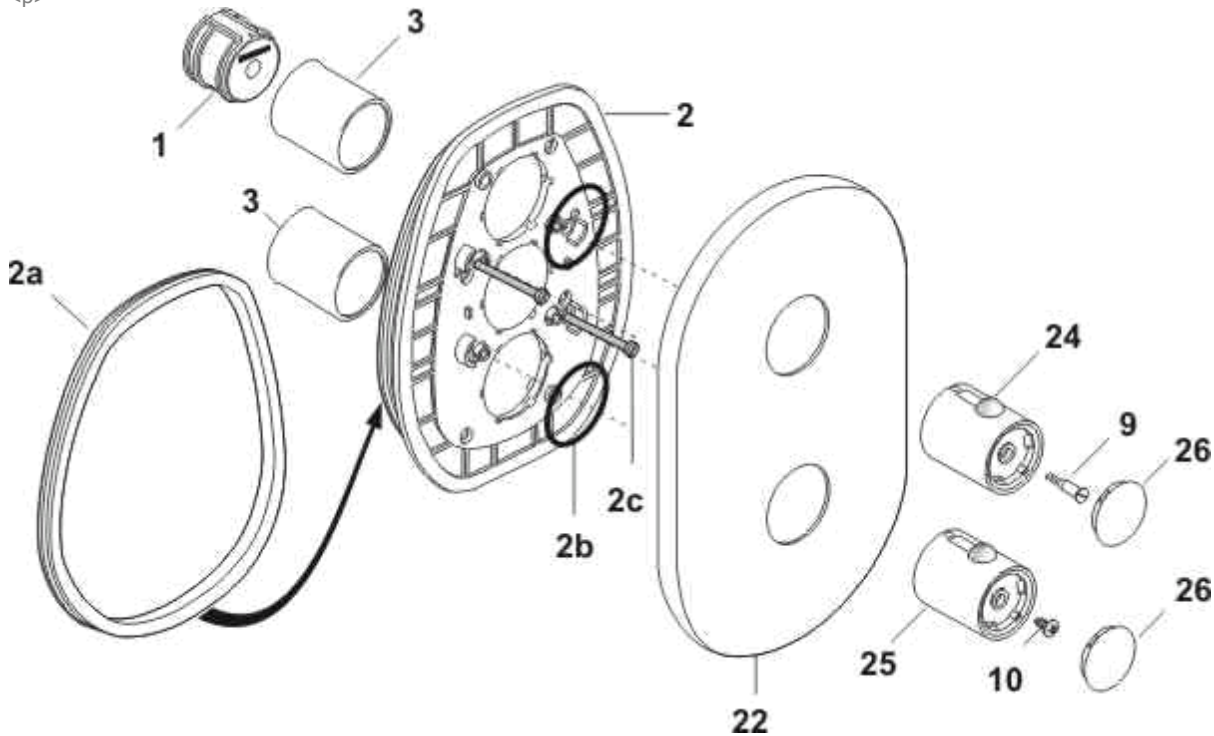

TREVI TT VALVE A3971AA ASCARI 2nd FIX KIT

<p>

<b>Ref.</b>	<b>Description</b>	<b>Part No.</b>
1	Flow handle carrier	A963432NU
2	DC back plate, black plastic	A963425NU
2a	Gasket for plastic back plate	A963510NU
2b	O-ring for plastic back plate	A961623NU
2c	Set of screws M4 x 45.5	A961957NU
3	Shrouds	A963426--
9	Flow handle screw	A962998NU
10	Temperature handle screw	A918416
22	Ascari DC faceplate	A960045--
24	Ascari/Rivage flow control handle - chrome	A960603AA
25	Ascari/Rivage temp handle - chrome	A960604AA
26	Ascari/Rivage handle cap (NOT included with handles above)	A960231AA
27	screws for 2	A961957NU