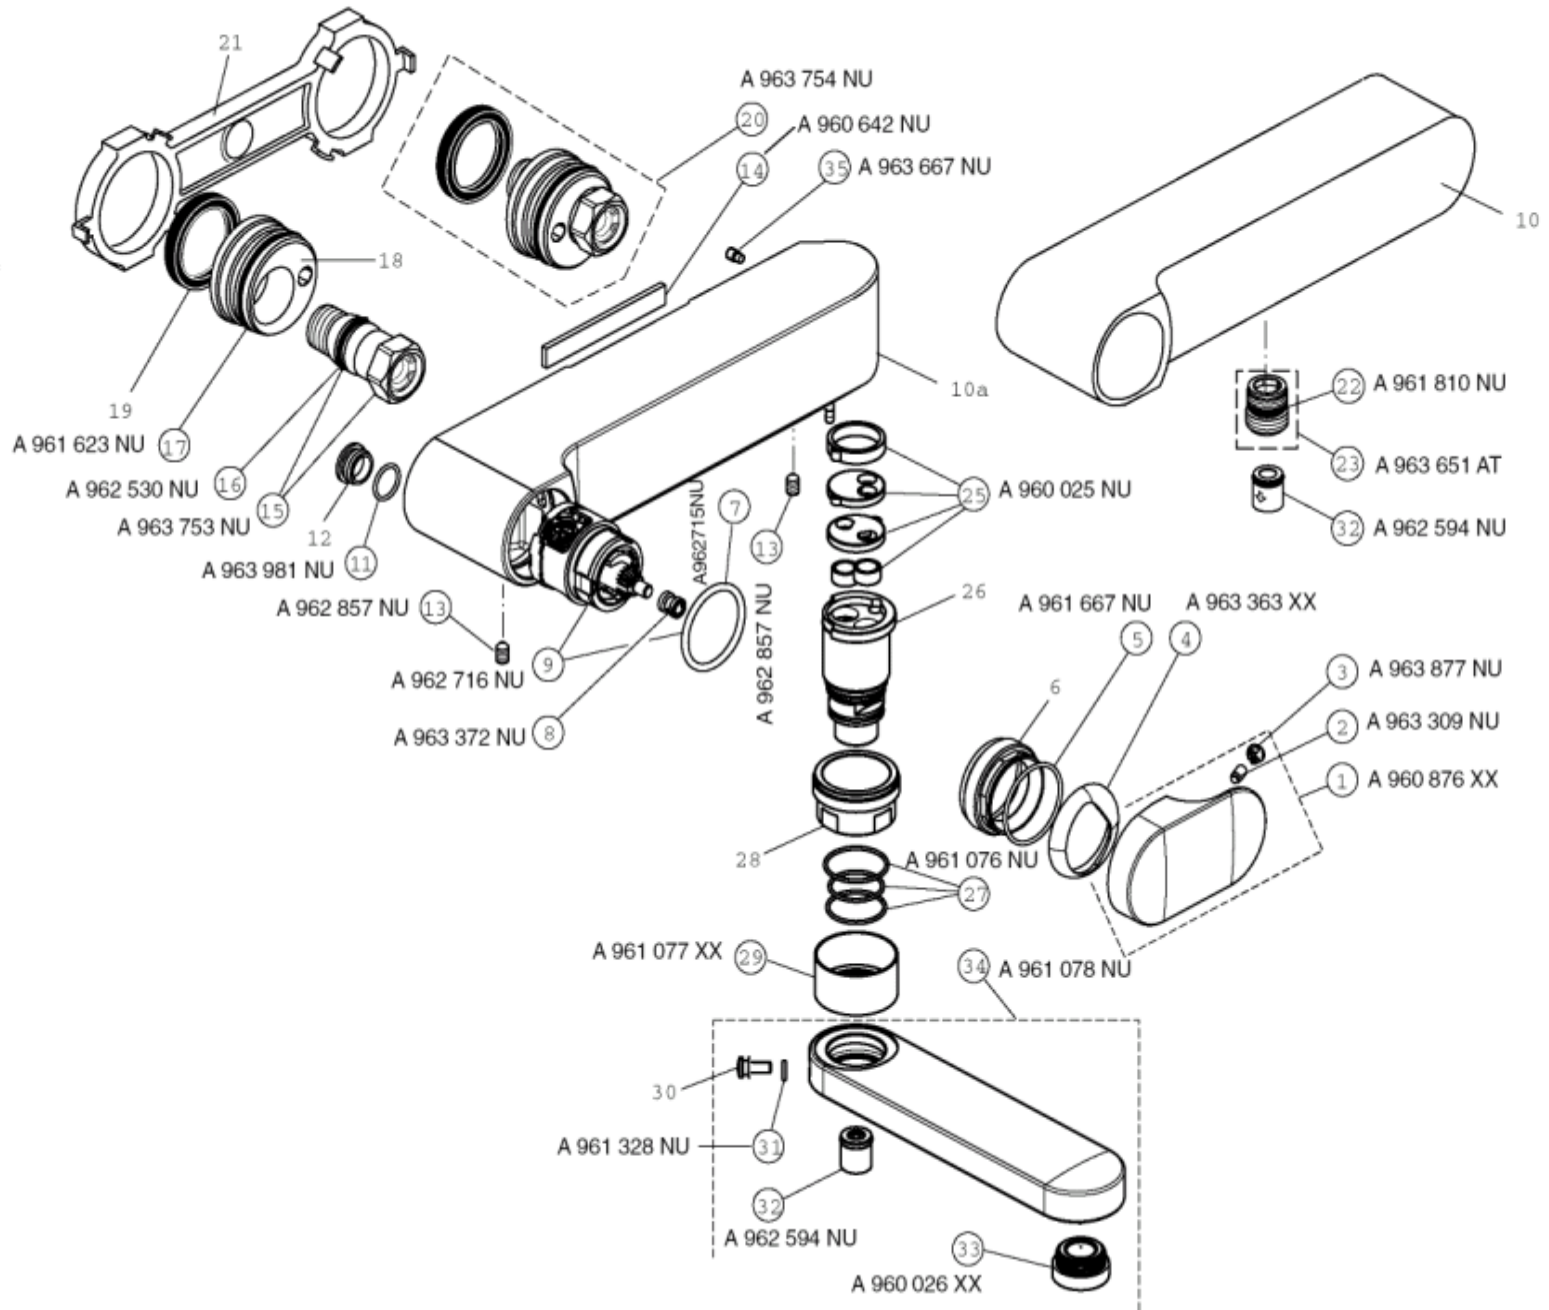

<p>

Ref.	Description	Part No.
1	Handle complete (without logo)	A960876AA
2	Grub screw	A963309NU
3	Index cap	A963877NU
4	Shroud	A963363AA
5	O-rings for cartridge	A961667NU
7	O-ring 35X3	A962715NU
8	Handle location nut	A963372NU
9	Multiport cartridge	A962716NU
11	O-ring 13X1,5	A963981NU
13	M6 X 10 grubscrew	A962857NU
14	Seal	A960642NU
15	Connection piece	A963753NU
16	O-ring	A962530NU
17	O-ring for shower cartridge	A961623NU
20	Adjustable S-connector	A963754NU
22	O-ring	A961810NU
23	Outlet nipple 1/2"	A963651AT
25	Washer kit	A960025NU
27	O-ring 24 X 1,5	A961076NU
29	Deco ring 40mm	A961077AA
31	O-rings (2)	A961328NU
32	Check valve	A962594NU
33	Neoperl areator M24x1Class "C"	A960026AA
34	Spout complete (not set up yet)	A961078NU
35	Locking screw	A963667NU