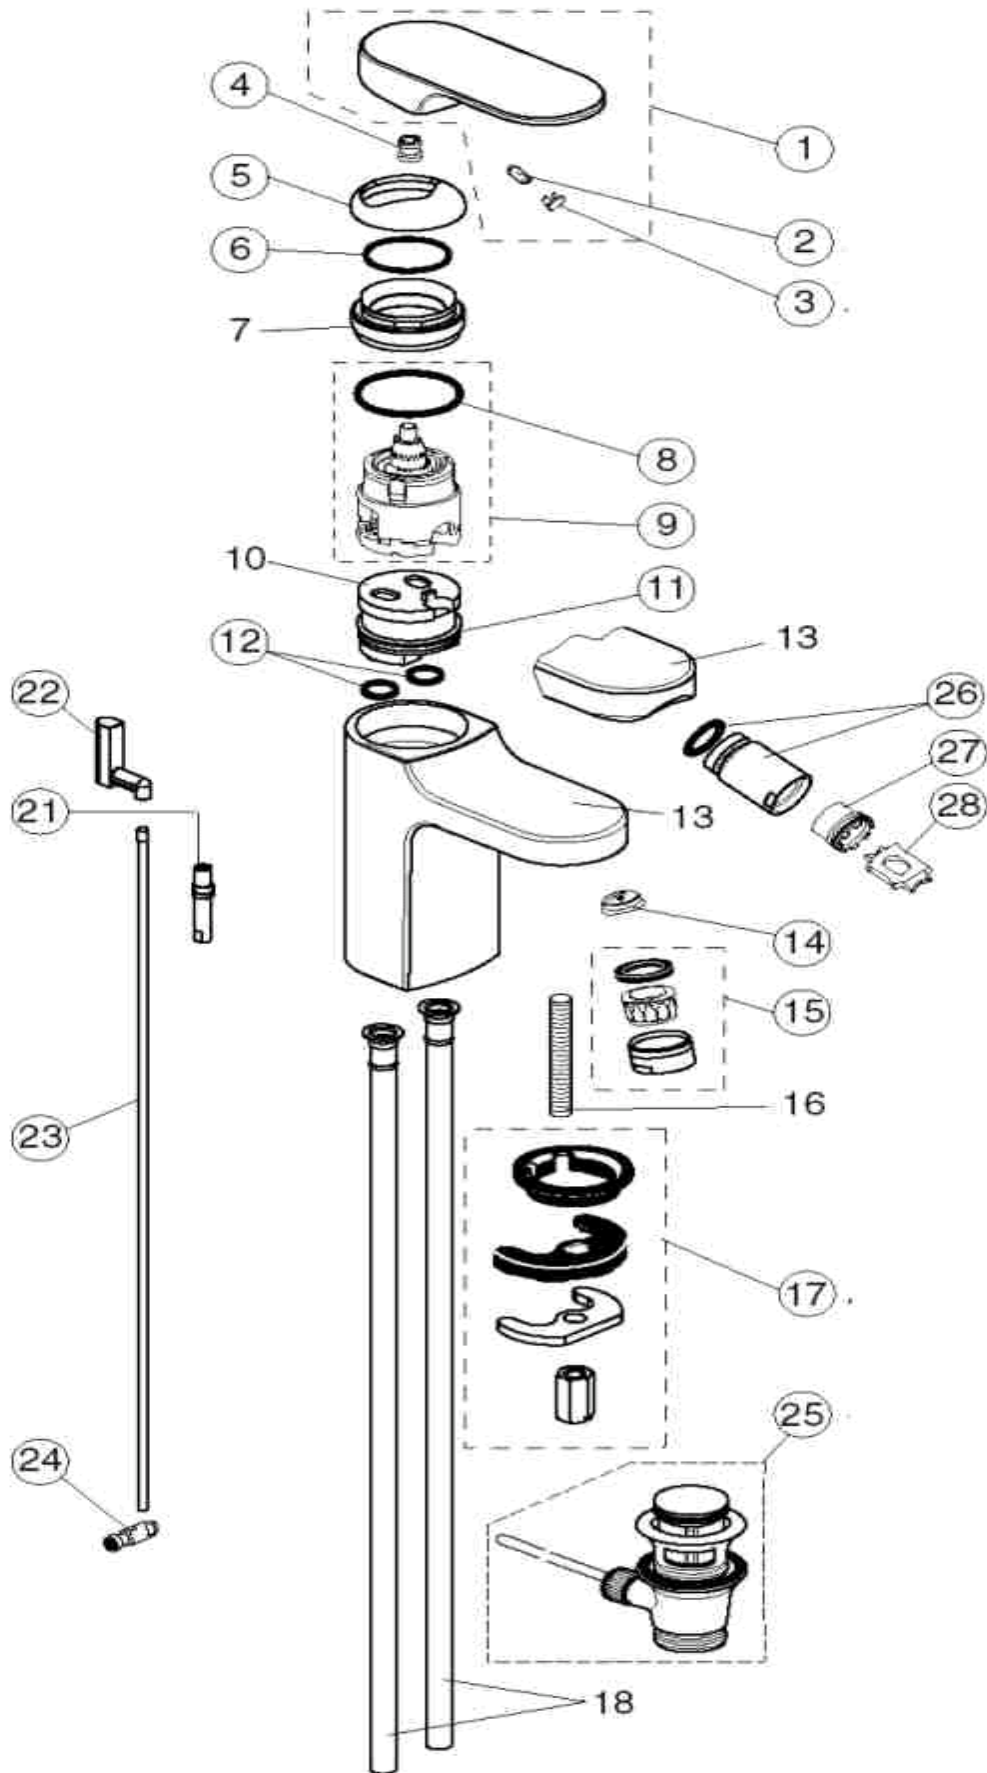

<p>

<b>Ref.</b>	<b>Description</b>	<b>Part No.</b>
1	Handle complete (without logo)	A960876AA
2	Handle grub screw	A963309NU
3	Handle cover cap	A963877NU
4	Drive insert	A963372NU
5	Shroud	A960363AA
6	O-Ring	A961667NU
8	Cartridge sealing O-ring	A962715NU
9	Multiport cartridge	A962985NU
11	Flow adapter	A962848NU
12	Flow adapter o-rings	A963495NU
14	Flow restrictor * see note above *	A963361NU
15	Outlet nozzle	A960321AA
17	Fixing kit	A963507NU
21	Pop-up rod connector (vertical)	A960368NU
22	Pop-up knob	A960367AA
23	Pop-up rod (vertical)	A962138NU
24	Pop-up rod clamp	A963404NU
25	Pop-up waste complete	E950612AA
28	Stream regulator key	A960196NU

**NB -- colour/finish options**

Chrome = AA