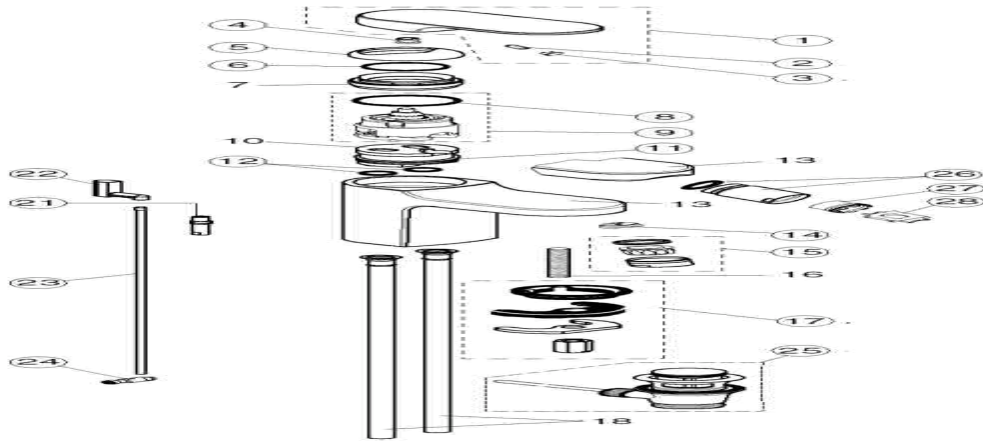

<p>

<b>Ref.</b>	<b>Description</b>	<b>Part No.</b>
1	Handle complete (without logo)	A960876AA
2	Handle grub screw	A963309NU
3	Handle cover cap	A963877NU
4	Drive insert	A963372NU
5	Shroud	A960363AA
6	O-Ring	A961667NU
8	Cartridge sealing O-ring	A962715NU
9	Multiport cartridge	A962985NU
11	Flow adapter	A962848NU
12	Flow adapter o-rings	A963495NU
14	Flow restrictor * see note above *	A963361NU
15	Outlet nozzle	A960321AA
17	Fixing kit	A963507NU
21	Pop-up rod connector (vertical)	A960368NU
22	Pop-up knob	A960367AA
23	Pop-up rod (vertical)	A962138NU
24	Pop-up rod clamp	A963404NU
25	Pop-up waste complete	E950612AA
28	Stream regulator key	A960196NU

**NB -- colour/finish options**

Chrome = AA