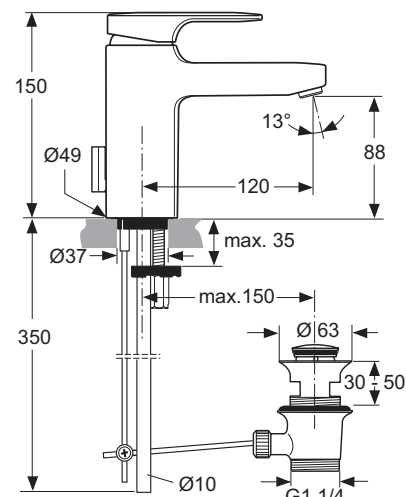

MOMENTS A 3903 .. A 3905 .. A 3906 .. A3926..

Produced since: **March 2005**

chrome **A 3903 AA**
velourchrome **A 3903 AD**
chrome, with flex. hose **A 3905 AA**
velourchrome, with flex. hose **A 3905 AD**