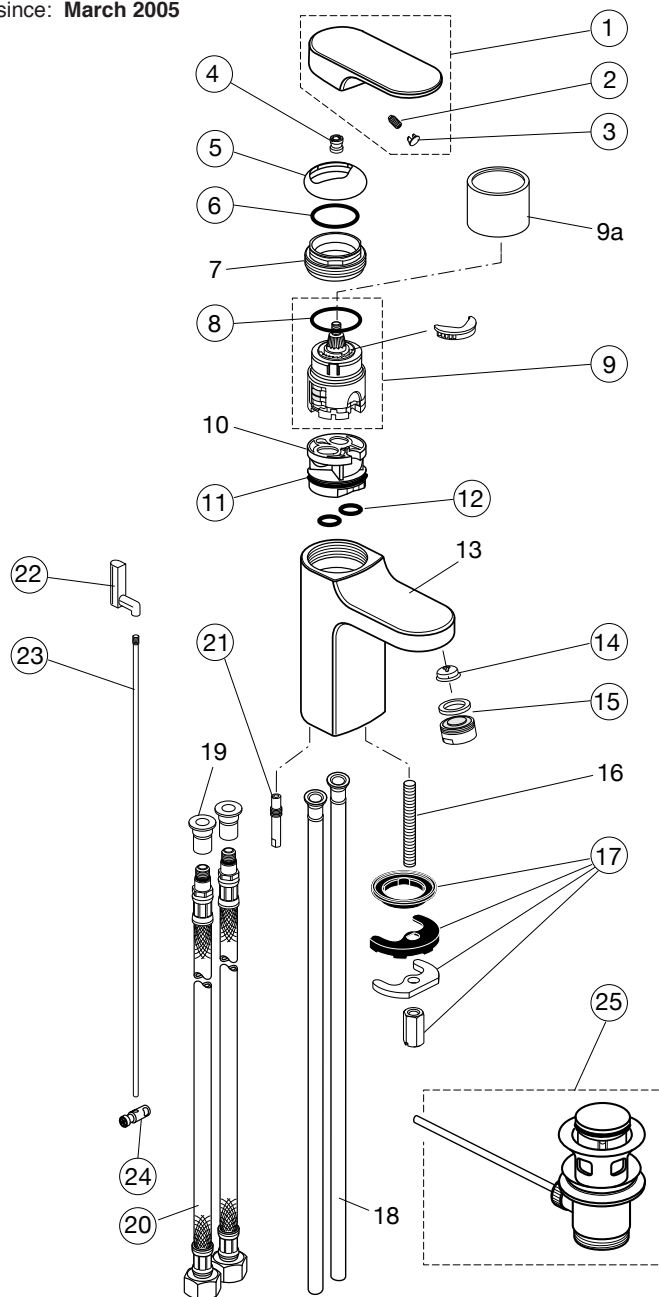

# MOMENTS A 3903 .. A 3905 .. A 3906 .. A3926..

Produced since: **March 2005**

chrome **A 3903 AA**  
 velourchrome **A 3903 AD**  
 chrome, with flex. hose **A 3905 AA**  
 velourchrome, with flex. hose **A 3905 AD**

chrome, PICCOLO **A 3906 AA**  
 velourchrome, PICCOLO **A 3906 AD**  
 chrome, with flex. hose **A 3926 AA**  
 velourchrome, with flex. hose **A 3926 AD**

**Replace XX with the appropriate finish code**

chrome = AA, velourchrome = AD

**Example spare part order:**

**A 960 876 AA** in chrome

Pos.	Description	Part-Number	Qty.	Pos.	Description	Part-Number	Qty.
1	Lever cpl. without Logo	<b>A 960 876 XX*</b>	1 pcs	16	Bolt M8 x 63		
2	Thread pin SW2,5	<b>A 963 309 NU</b>	1 pcs	17	Fixation kit	<b>A 963 507 NU</b>	1 Set
3	Handle cap red/blue	<b>A 963 877 NU</b>	1 pcs	18	Cu-pipe 10 x 406		
4	Handle adapter	<b>A 963 372 NU</b>	1 pcs	19	Adapter for flex. hose		
5	Cover cap	<b>A 960 363 XX</b>	1 pcs	20	Flex. hose G3/8 x M8x1	<b>A 962 370 NU</b>	1 pcs
6	O - ring Ø 28,3 x 1,78	<b>A 961 667 NU</b>	2 pcs	21	Insert for lift rod	<b>A 960 368 NU</b>	1 pcs
7	Thread ring M43 x 1,5			22	Pull knob	<b>A 960 367 XX</b>	1 pcs
8	O - ring Ø 35 x 3,2	<b>A 962 715 NU</b>	1 pcs	23	lift rod	<b>A 962 138 NU</b>	1 Set
9	Cartridge Multiport + pos.8	<b>A 962 716 NU</b>	1 pcs	24	Bracket	<b>A 963 404 NU</b>	1 pcs
9a	Sleeve for MP-Cartridge			25	Pop-up waste complete	<b>A 961 230 XX</b>	1 pcs
10	Manifold						
11	O - ring Ø 34,65 x 1,78	<b>A 962 848 NU</b>	2 pcs				
12	O - ring Ø 10 x 2	<b>A 963 495 NU</b>	2 pcs	*	Additional available:		
13	Body				Lever with IS-Logo +		
14	ECO -kit	<b>A 963 361 NU</b>	1 Set		red/blue marker complete	<b>A 960 616 AA</b>	1 pcs
15	Aerator M24x1 -A-	<b>A 960 321 XX</b>	1 pcs		Handle cap chrome	<b>A 963 912 AA</b>	1 pcs