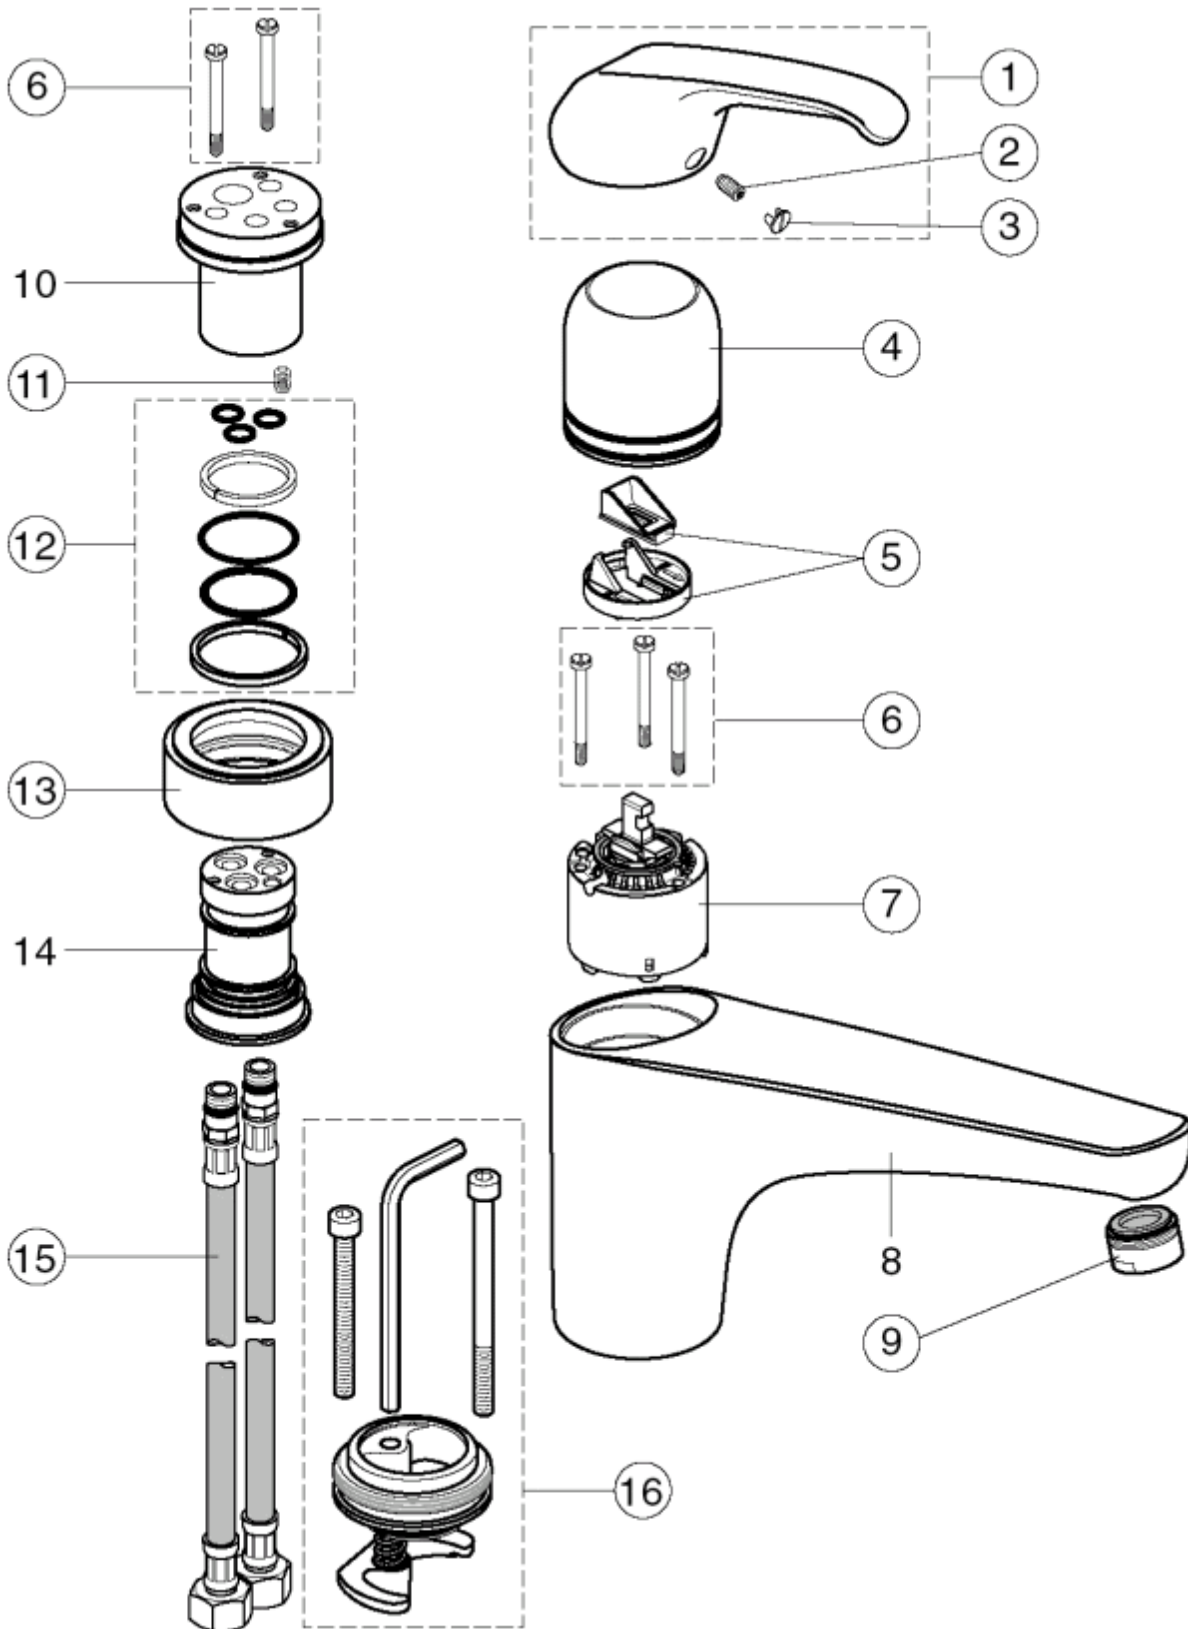

<p>

Ref.	Description	Part No.
1	Lever handle complete	A960886AA
2	Handle grub screw	A963309NU
3	Index cap - red/blue	A963054NU
4	Shroud	A960468AA
5	"Click" Flow limit stop	A860700NU
6	Cartridge retaining screws (3 off)	A963176NU
7	"Click" cartridge	A960500NU
9	Aerator M24 x 1 - type B	A923787AA
11	Screw M5 x 8	A960229NU
12	Seal ring kit	A960470NU
13	Nut - TR 50X2/7G ID=38,5 CHROME	A960469AA
15	Flexible inlet tails G3/8IXM10X1XIØ-4,7 X 700MM	A960471NU
16	Top-fix base M6 Assembly	A960448NU