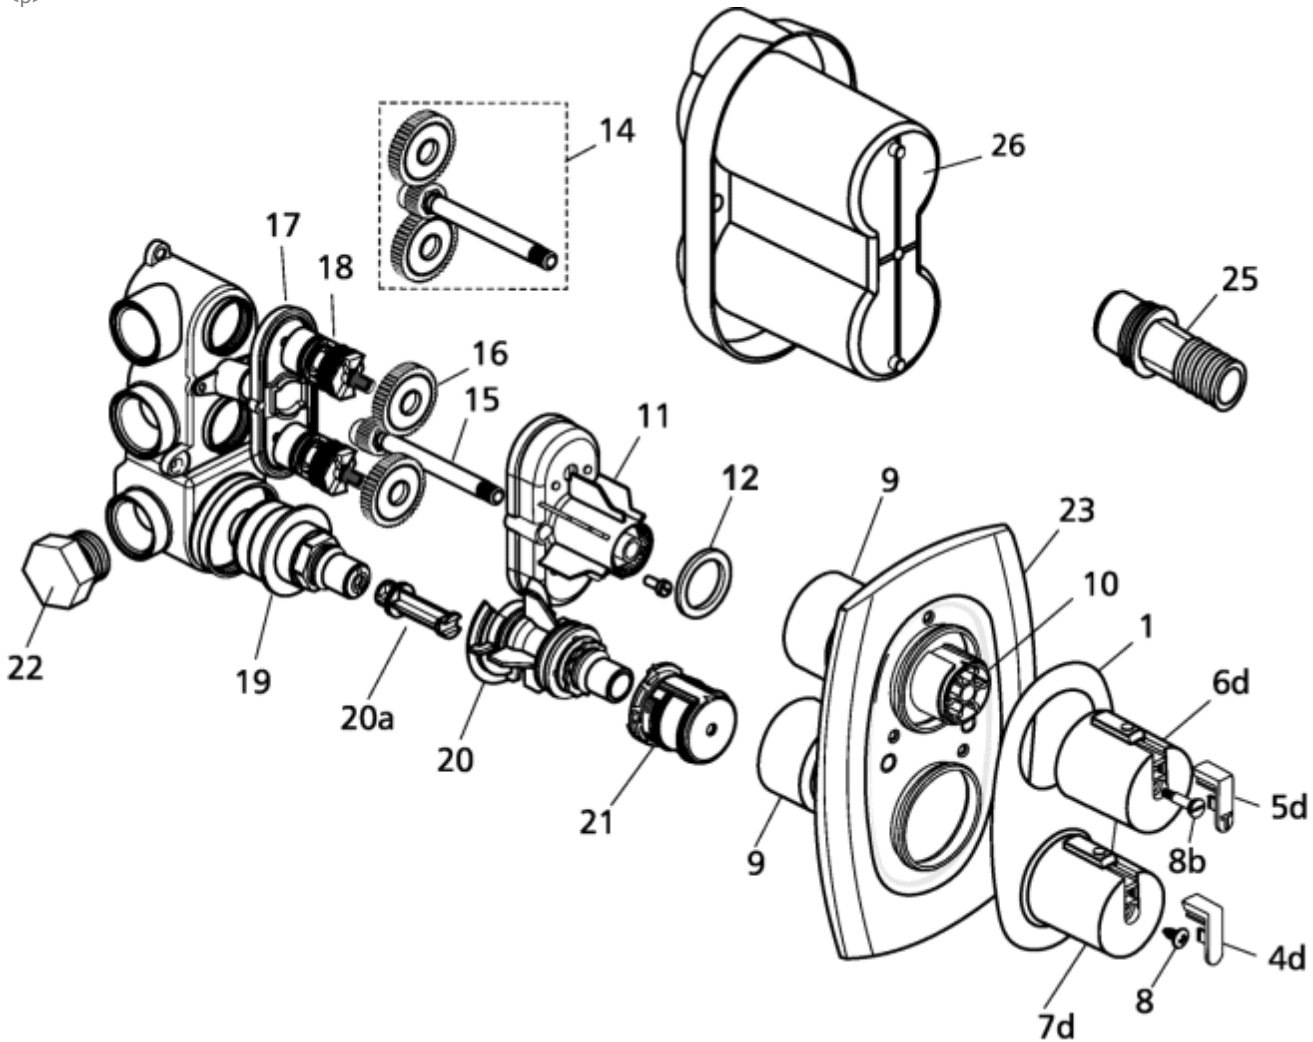

<p>

Ref.	Description	Part No.
1	Cover plate inner trim	A963619--
3	Cover plate fixing screws 50 mm (gold 83) need to orderx2	A918434--
3a	Cover plate fixing screws 60 mm (gold 83) need to orderx2	A961160--
4d	Outline temperature handle cover slip	-
5d	Outline volume handle cover slip	-
6d	Outline volume handle	A962103PQ
7d	Outline temperature handle	A962352PQ
8	Temperature handle control screw	A918416
8b	Volume handle screw	A91842814
9	Temperature control handle shroud	A962599--
10	Outline volume control handle insert	A923348
11	Gear box cover	-
11a	Gear box sealing washer	A911940
12	Gear box fixing screws	-
14	-	-
15	Gear wheel drive spindle	A953155NU11
16	Gear/clutch wheels	A960489NU
17	Gear box back plate	-
18	1/2" cartridge	A952501NU11
19	Thermostatic control cartridge	S960134NU
20	Temperature handle extension	A963649NU
20a	-	-
21	Temperature adjustment carrier complete	A953957NU11
22	Blanking plug 3/4"	A91855414
23	Outline Therm back plate chrome	A962102AA
25	Flushing adaptor outlet	A962927NU
26	Mounting template/plaster guide	A923146

NB -- colour/finish options

Chrome = AA

Light Gold = AZ

White - AC
