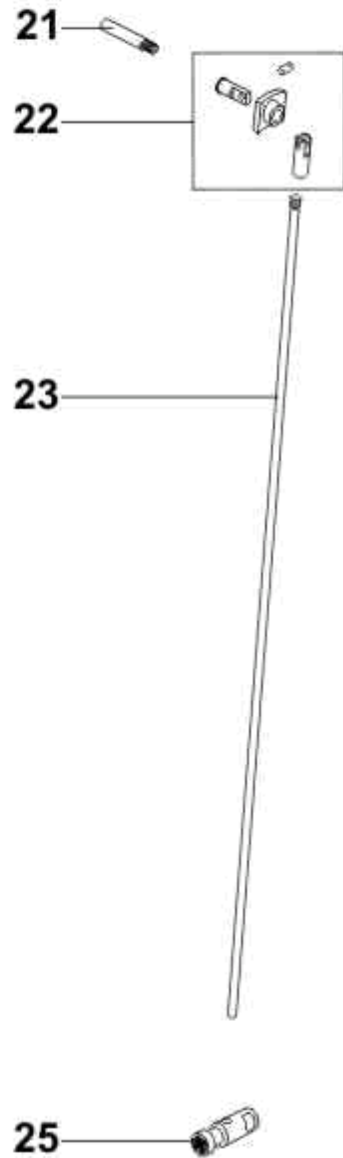

<p>

**A3666 Artefact Basin Mixer**  
**A3667 Artefact Basin Vessel Mixer**  
**A3668 Artefact Bidet Mixer**

<b>Ref.</b>	<b>Description</b>	<b>Part No.</b>
1	Artefakt 6 handle disc	A960009AA
2	Handle disc screw	A963667NU
3	Seal	A911701
4	Body securing screw	A960201AA
5	Flow straightener and bezel M18x1 (also includes Aerator)	A960202AA
5a	Aerator M18X1 2.2 GPM (see note above)	A960018AA
6	Seal	A960007NU
7	Artefakt6 handle lever	A960003AA
8	Grub screw	A963667NU
9	O-Ring	A961335NU
11	Screw for Cartridge Spindle	A960017NU
12	O-Ring Seal JS Cartridge	A961205NU
13	JS Cartridge Basin UK	A962105NU
15	Cartridge adapter O-Ring	A962574NU
19	Fixing kit	A963454NU
20	Pop-up waste	E950612AA
21	Pop-up handle knob (pin)	A960005AA
22	Pop-up handle mounting assembly	A960002NU
23	Pop-up rod (was A9174001411)	A961040NU
24	Flexible inlet tails	A963600NU
25	Pop-up rod clamp	A963404NU
26	Bidet swivel	A960019AA
27	lower body extension (vessel)	A901461AA

**NB -- colour/finish options**

Chrome = AA

---