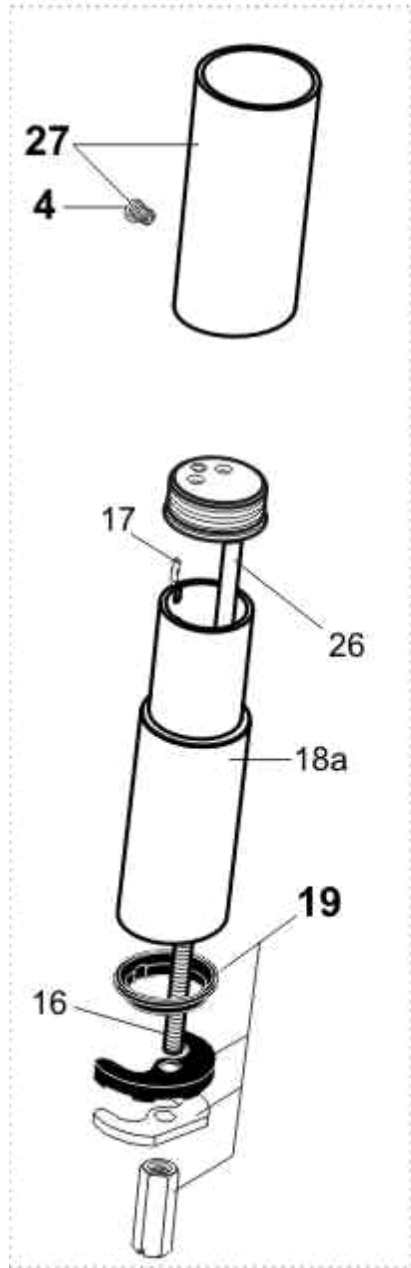

<p>

**A3666 Artefact Basin Mixer**  
**A3667 Artefact Basin Vessel Mixer**  
**A3668 Artefact Bidet Mixer**

<b>Ref.</b>	<b>Description</b>	<b>Part No.</b>
1	Artefakt 6 handle disc	A960009AA
2	Handle disc screw	A963667NU
3	Seal	A911701
4	Body securing screw	A960201AA
5	Flow straightener and bezel M18x1 (also includes Aerator)	A960202AA
5a	Aerator M18X1 2.2 GPM (see note above)	A960018AA
6	Seal	A960007NU
7	Artefakt6 handle lever	A960003AA
8	Grub screw	A963667NU
9	O-Ring	A961335NU
11	Screw for Cartridge Spindle	A960017NU
12	O-Ring Seal JS Cartridge	A961205NU
13	JS Cartridge Basin UK	A962105NU
15	Cartridge adapter O-Ring	A962574NU
19	Fixing kit	A963454NU
20	Pop-up waste	E950612AA
21	Pop-up handle knob (pin)	A960005AA
22	Pop-up handle mounting assembly	A960002NU
23	Pop-up rod (was A9174001411)	A961040NU
24	Flexible inlet tails	A963600NU
25	Pop-up rod clamp	A963404NU
26	Bidet swivel	A960019AA
27	lower body extension (vessel)	A901461AA

**NB -- colour/finish options**

Chrome = AA

---