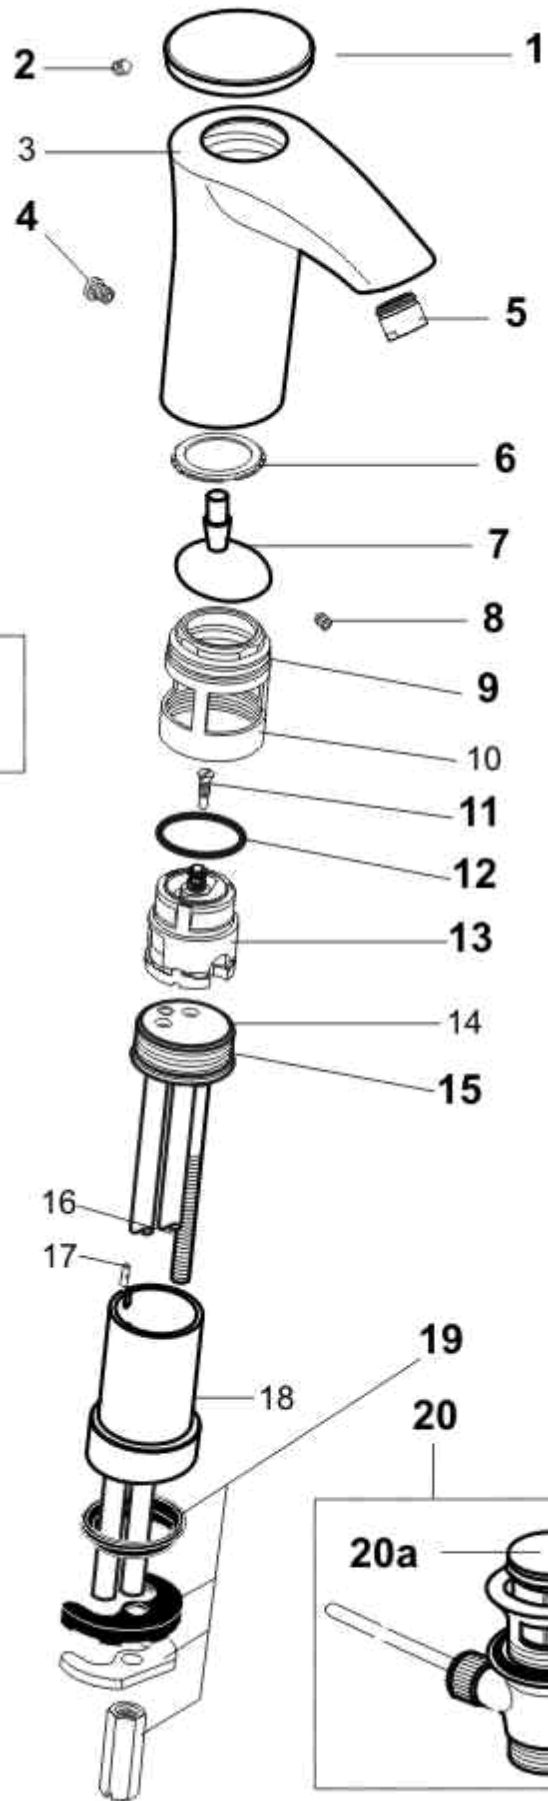

<p>

**A3666 Artefact Basin Mixer**  
**A3667 Artefact Basin Vessel Mixer**  
**A3668 Artefact Bidet Mixer**

<b>Ref.</b>	<b>Description</b>	<b>Part No.</b>
1	Artefakt 6 handle disc	A960009AA
2	Handle disc screw	A963667NU
3	Seal	A911701
4	Body securing screw	A960201AA
5	Flow straightener and bezel M18x1 (also includes Aerator)	A960202AA
5a	Aerator M18X1 2.2 GPM (see note above)	A960018AA
6	Seal	A960007NU
7	Artefakt6 handle lever	A960003AA
8	Grub screw	A963667NU
9	O-Ring	A961335NU
11	Screw for Cartridge Spindle	A960017NU
12	O-Ring Seal JS Cartridge	A961205NU
13	JS Cartridge Basin UK	A962105NU
15	Cartridge adapter O-Ring	A962574NU
19	Fixing kit	A963454NU
20	Pop-up waste	E950612AA
21	Pop-up handle knob (pin)	A960005AA
22	Pop-up handle mounting assembly	A960002NU
23	Pop-up rod (was A9174001411)	A961040NU
24	Flexible inlet tails	A963600NU
25	Pop-up rod clamp	A963404NU
26	Bidet swivel	A960019AA
27	lower body extension (vessel)	A901461AA