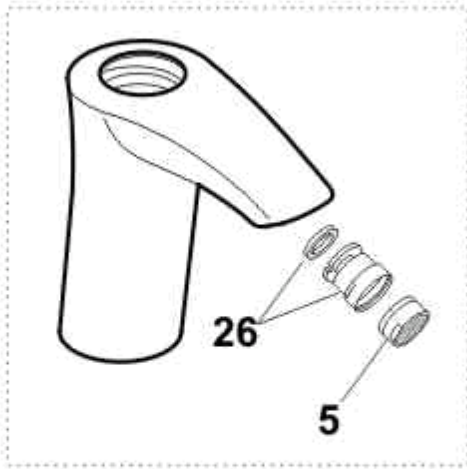

<p>

**A3666 Artefact Basin Mixer**  
**A3667 Artefact Basin Vessel Mixer**  
**A3668 Artefact Bidet Mixer**

<b>Ref.</b>	<b>Description</b>	<b>Part No.</b>
1	Artefakt 6 handle disc	A960009AA
2	Handle disc screw	A963667NU
3	Seal	A911701
4	Body securing screw	A960201AA
5	Flow straightener and bezel M18x1 (also includes Aerator)	A960202AA
5a	Aerator M18X1 2.2 GPM (see note above)	A960018AA
6	Seal	A960007NU
7	Artefakt6 handle lever	A960003AA
8	Grub screw	A963667NU
9	O-Ring	A961335NU
11	Screw for Cartridge Spindle	A960017NU
12	O-Ring Seal JS Cartridge	A961205NU
13	JS Cartridge Basin UK	A962105NU
15	Cartridge adapter O-Ring	A962574NU
19	Fixing kit	A963454NU
20	Pop-up waste	E950612AA
21	Pop-up handle knob (pin)	A960005AA
22	Pop-up handle mounting assembly	A960002NU
23	Pop-up rod (was A9174001411)	A961040NU
24	Flexible inlet tails	A963600NU
25	Pop-up rod clamp	A963404NU
26	Bidet swivel	A960019AA
27	lower body extension (vessel)	A901461AA