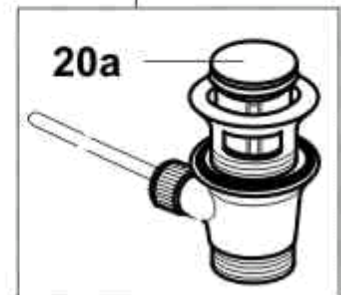

<p>

**A3666 Artefact Basin Mixer**  
**A3667 Artefact Basin Vessel Mixer**  
**A3668 Artefact Bidet Mixer**

<b>Ref.</b>	<b>Description</b>	<b>Part No.</b>
1	Artefakt 6 handle disc	A960009AA
2	Handle disc screw	A963667NU
3	Seal	A911701
4	Body securing screw	A960201AA
5	Flow straightener and bezel M18x1 (also includes Aerator)	A960202AA
5a	Aerator M18X1 2.2 GPM (see note above)	A960018AA
6	Seal	A960007NU
7	Artefakt6 handle lever	A960003AA
8	Grub screw	A963667NU
9	O-Ring	A961335NU
11	Screw for Cartridge Spindle	A960017NU
12	O-Ring Seal JS Cartridge	A961205NU
13	JS Cartridge Basin UK	A962105NU
15	Cartridge adapter O-Ring	A962574NU
19	Fixing kit	A963454NU
20	Pop-up waste	E950612AA
21	Pop-up handle knob (pin)	A960005AA
22	Pop-up handle mounting assembly	A960002NU
23	Pop-up rod (was A9174001411)	A961040NU
24	Flexible inlet tails	A963600NU
25	Pop-up rod clamp	A963404NU
26	Bidet swivel	A960019AA
27	lower body extension (vessel)	A901461AA