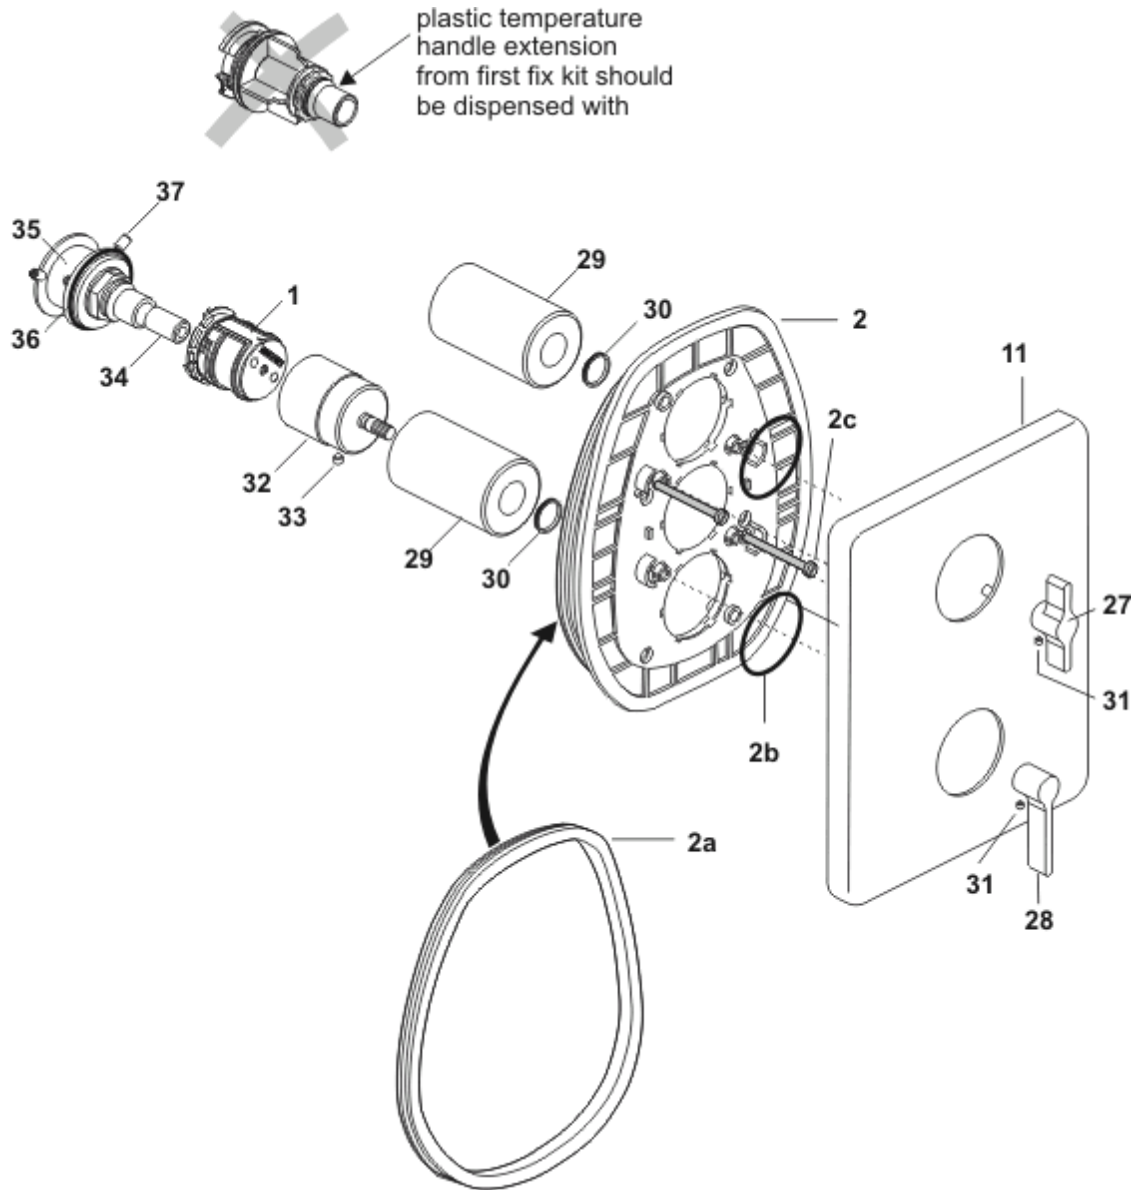

<p>

Ref.	Description	Part No.
1	Temperature handle carrier	A953957NU11
2	DC back plate, black plastic	A963425NU
2a	Gasket for plastic back plate	A963510NU
2b	O-ring for plastic back plate	A961623NU
2c	Screws for plastic back plate (3 pieces)	A961957NU
11	Silver faceplate	A961674AA
27	Silver flow control handle	A960644AA
28	Silver temperature handle	A961933AA
29	Silver shroud (includes seal ring 30)	A961658AA
31	Grub screw for Silver handles	A917423
32	Silver temp handle splined carrier	A90887414
33	Grub screw for splined carrier	A917552AT
34	Compression piece (included in 35)	-
35	EXTENSION 22 MM Complete. (SILVER UK)	A961107NU
36	O-RING 37,77 X 2,62	A962574NU
37	Grub screw M5X8 DIN 913	A960229NU