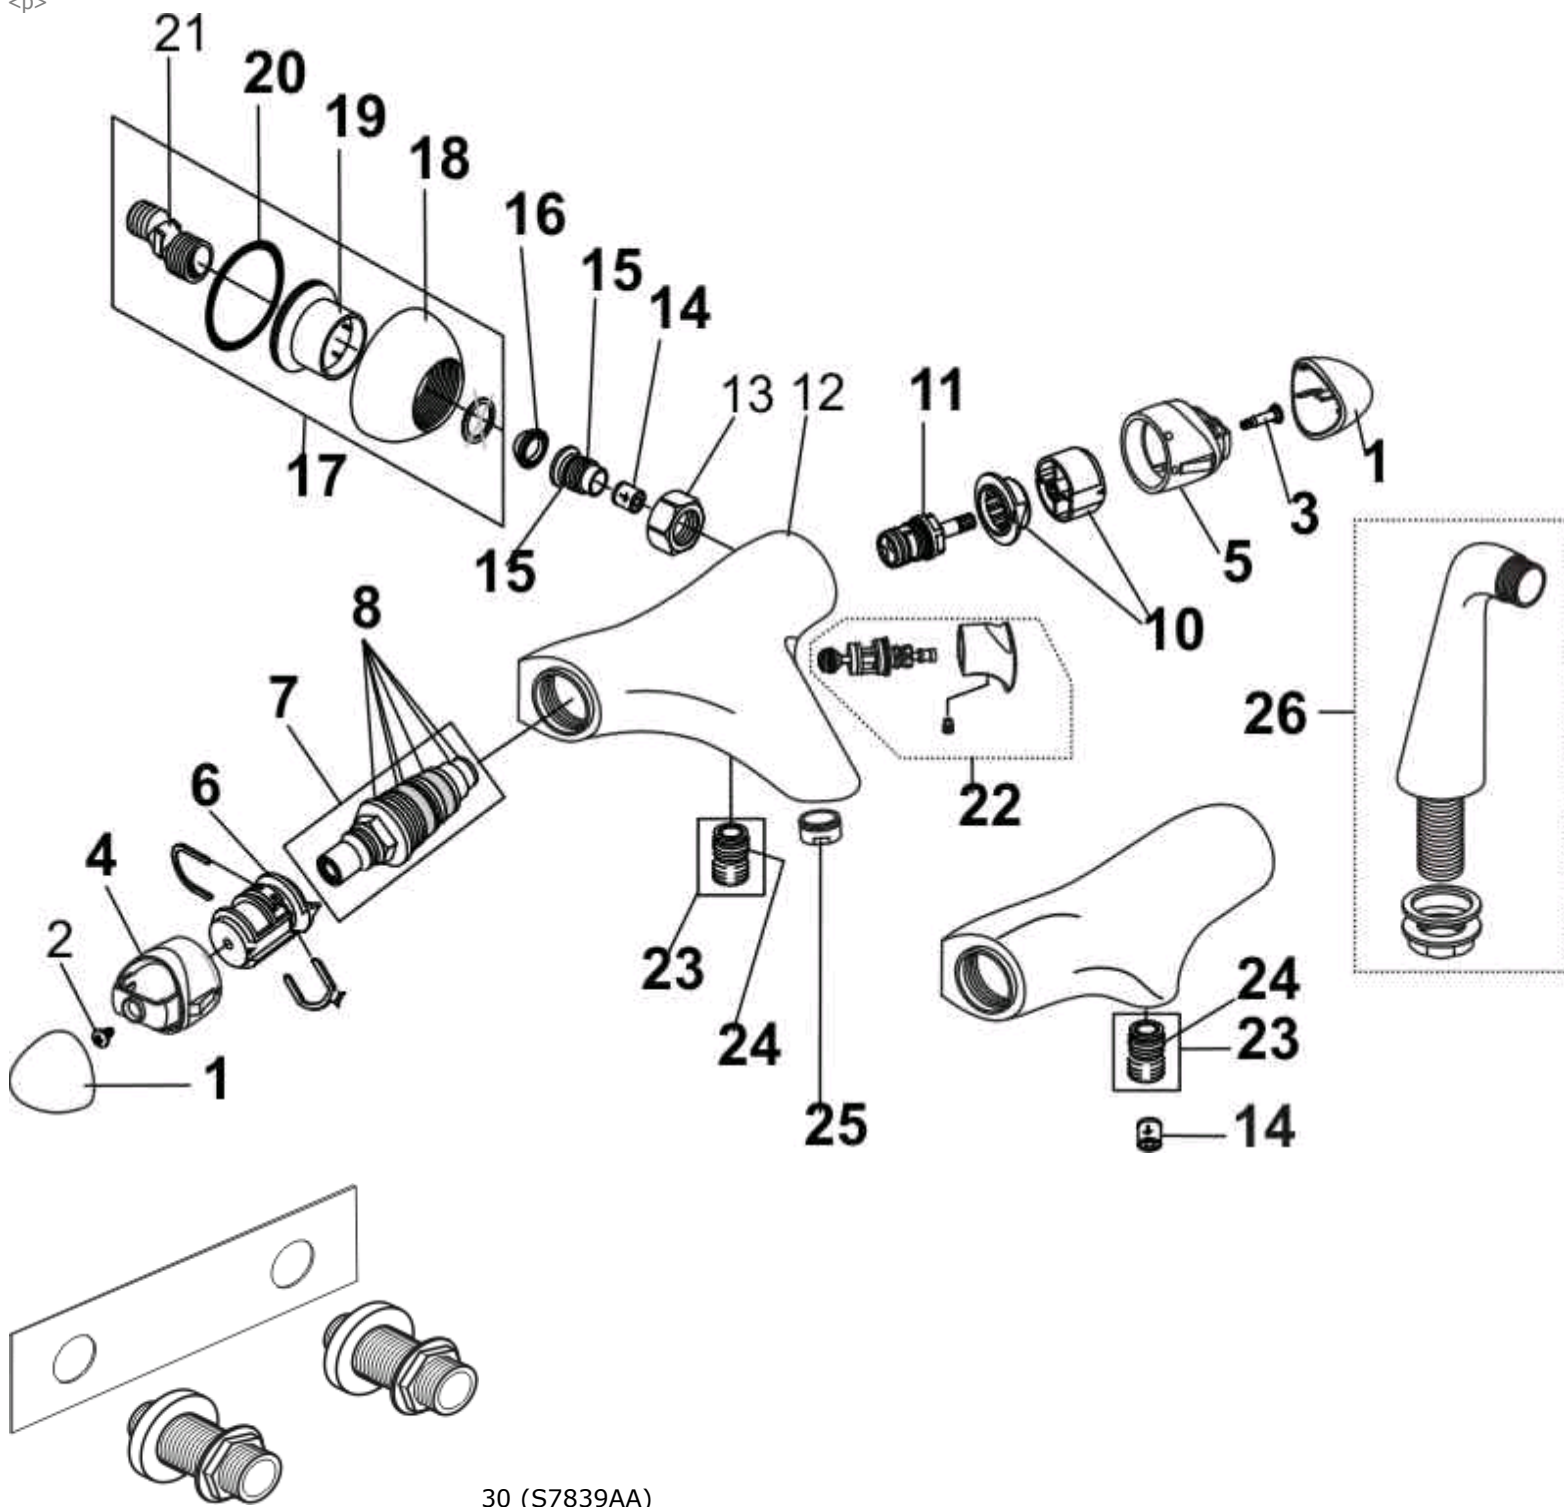

<p>

30 (S7839AA)

Ref.	Description	Part No.
1	Handle cap	A962380AA
3	Screw	A962998NU
4	Temperature handle cover	A960838AA
5	Flow control handle cover	A960837AA
6	Temperature handle carrier	A963427NU
7	Thermostatic cartridge	A962229NU
8	Thermostatic cartridge repair kit	A962230NU
10	Flow control mechanism	A963432NU
11	Flow control cartridge (180deg clockwise close)	A994050NU11
14	Check valve	A962594NU
15	O-ring	A961182NU
16	Noise screen	A962595NU
17	S-connector and escutcheon set	A963822AA
18	Escutcheon	A963839AA
19	Inner collar	A963838AA
20	Wall seal	A963840NU
21	S connector	-
22	Diverter complete	A962381AA
23	Outlet nipple	A963651AT
24	O-ring	A961810NU
25	Neoparl	A961132AA
26	Legs for rim mounting	E960440AA
27	Return to wall elbow	L6732AA
28c	SHOWER HOSE BRACKET - CHROME	EEM134901AA
28w	SHOWER HOSE BRACKET - WHITE	EEM13490001
30	1st fix kit for panel walls	S7839AA