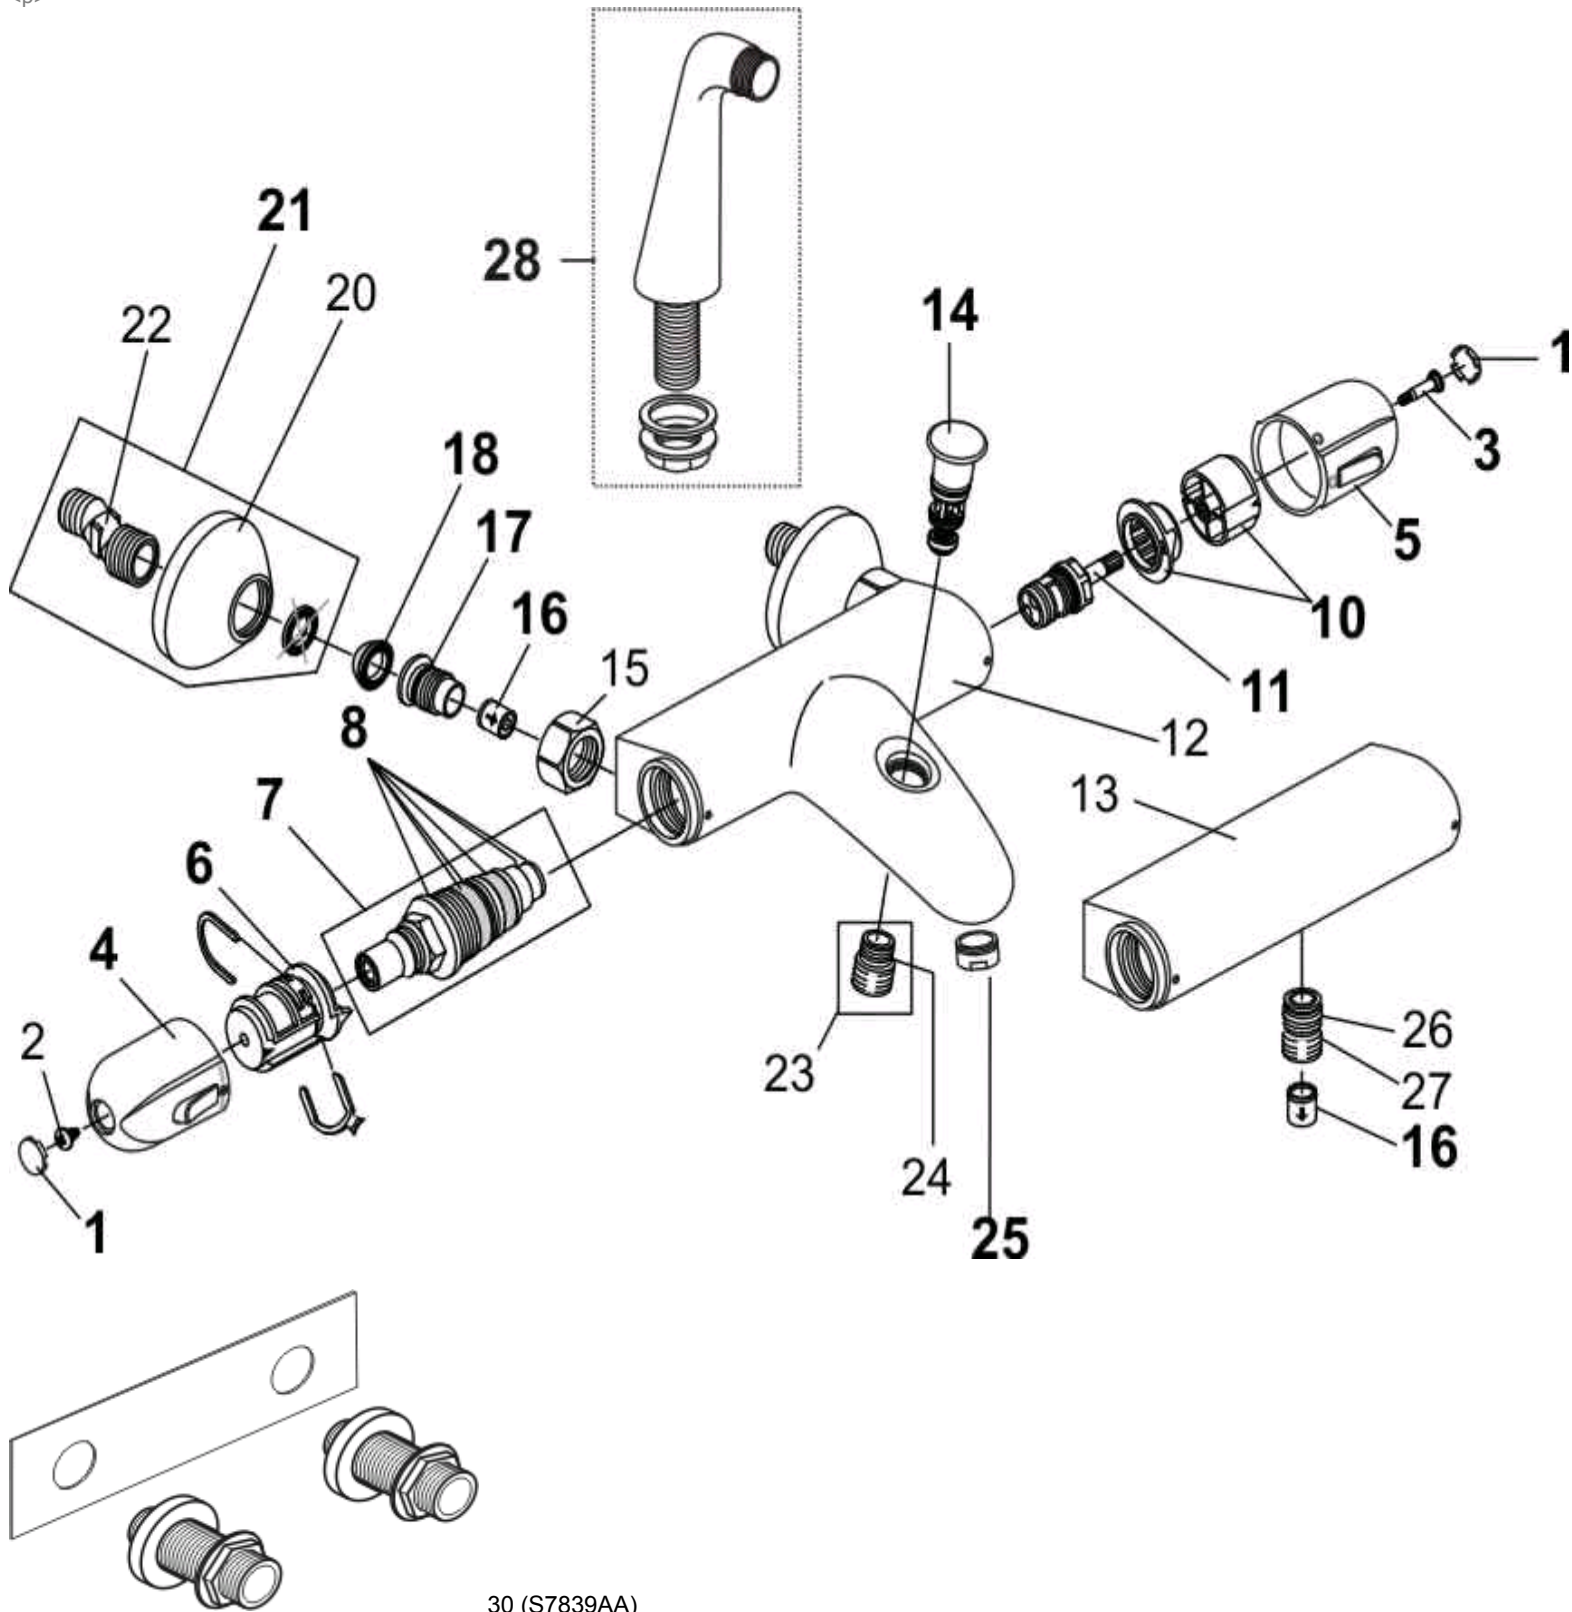

<p>

<b>Ref.</b>	<b>Description</b>	<b>Part No.</b>
1	Screw cap	A962361LJ
3	Screw	A962998NU
4	Temperature handle	A960834AA
5	Flow control handle	A960833AA
6	Temperature handle carrier	A963427NU
7	Thermostatic cartridge	A962229NU
8	Thermostatic cartridge repair kit	A962230NU
10	Flow control mechanism	A963432NU
11	Flow control cartridge (180deg clockwise close)	A994050NU11
14	Divertor	A960575AA
16	Check valve	A962594NU
17	O-ring	A961810NU
18	Noise screen	A962595NU
20	Escutcheon A960914AA	-
21	S-connector and escutcheon set	A960975AA
23	Outlet nipple A963823AA	-
24	O-ring A961640NU	-
25	Neoparl	A961132AA
26	Shower outlet nipple A963651AT	-
28	Inlet legs for rim mounting	E960440AA
29c	SHOWER HOSE BRACKET - CHROME	EEM134901AA
29w	SHOWER HOSE BRACKET - WHITE	EEM13490001
30	1st fix kit for panel walls	S7839AA
31	Back to wall elbow (for sketch see page KB-KEDPXVDX-L6732AA.pdf)	L6732AA