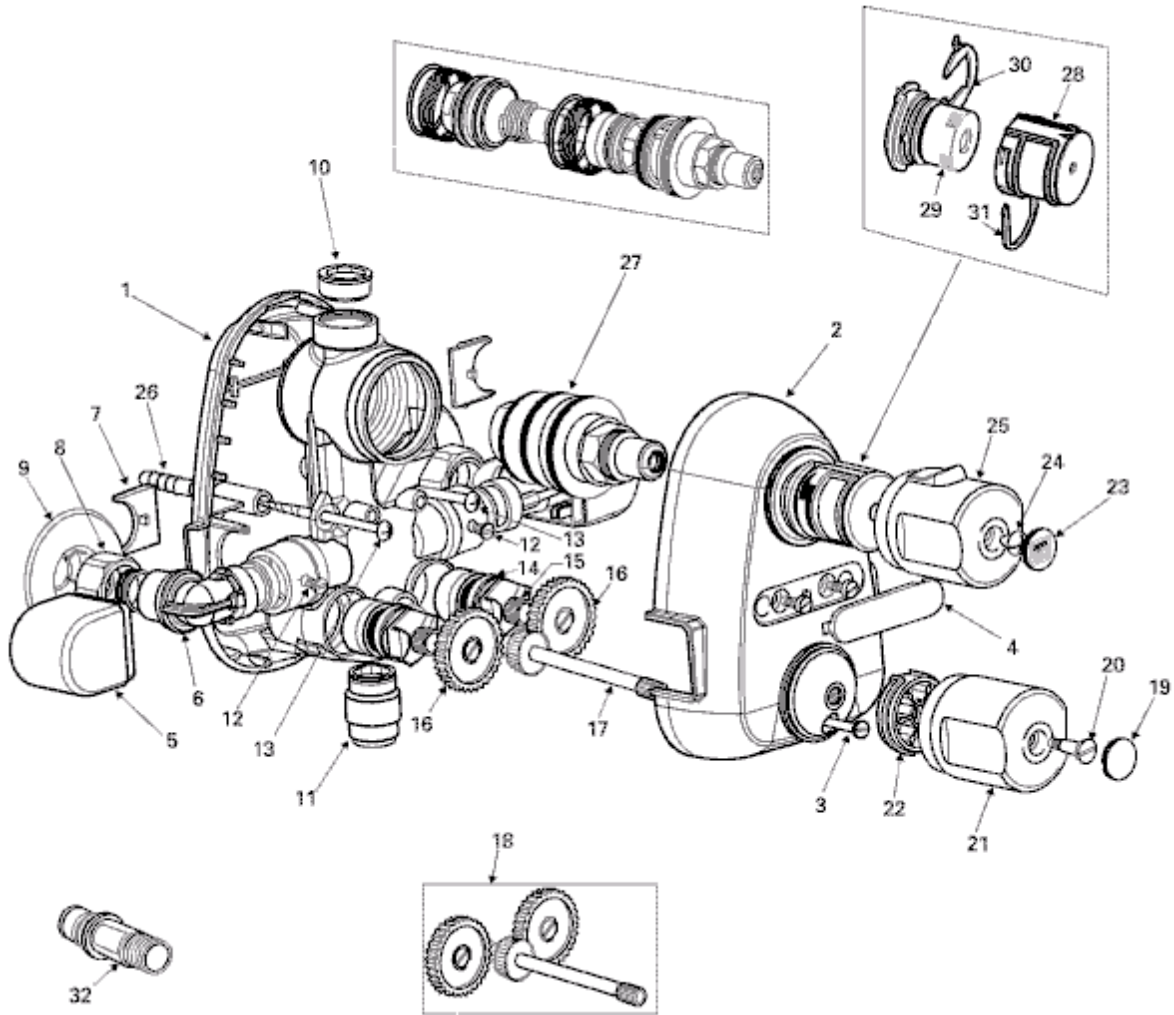

<p>

Ref. **Description**

Part No.

1	Rear cover plate	A907097--
1a	Rear Cover plate for top or bottom outlet	A908089AA
2	Front cover plate	A907096--
2a	Front cover plate for top or bottom outlet	A908088AA
3	Rear Cover plate fixing screws	A918393
3a	Cover plate fixing screws (short)	A918327
4	Cover access plate	A909772LJ
5	Elbow cover	A923441--
6	Compression elbow - 90 x 15mm	A921869AT
7	Elbow cover plate	A923442--
8	Compression nut	A904944--
9	Escutcheon ring	A907687--
10	Blanking plug (was 91865314)	A961639NU
11	3/4" x 1/2" BSP shower outlet	A921868AA
12	Grub screw	A961188NU
13	Rear Cover plate fixing screws	A918393
14	1/2" cartridge	A952501NU11
15	Cone screw	-
16	Gear/clutch wheels - pair	A960489NU
17	Gear wheel drive spindle (50.5mm)	A960508NU
19	Volume control handle cap	A962585NU
20	Volume control handle screw	A91842814
21	Trevi Therm volume handle	A963515--
22	Volume control handle carrier	A923348
23	Temperature control handle cap	A907294LJ
24	Temperature control handle screw	A918416
25	Temperature control handle	A963506--
26	Wall plug	-
27	Thermostatic control cartridge	S960134NU
28	Temperature adjustment carrier complete	A953957NU11
32	Flushing adaptor outlet	A962927NU
33	Shower Hose	E4745--
34	FLOW REGULATOR 4L/MIN	E960114NU
36	FLOW REGULATOR 8L/MIN	E960113NU