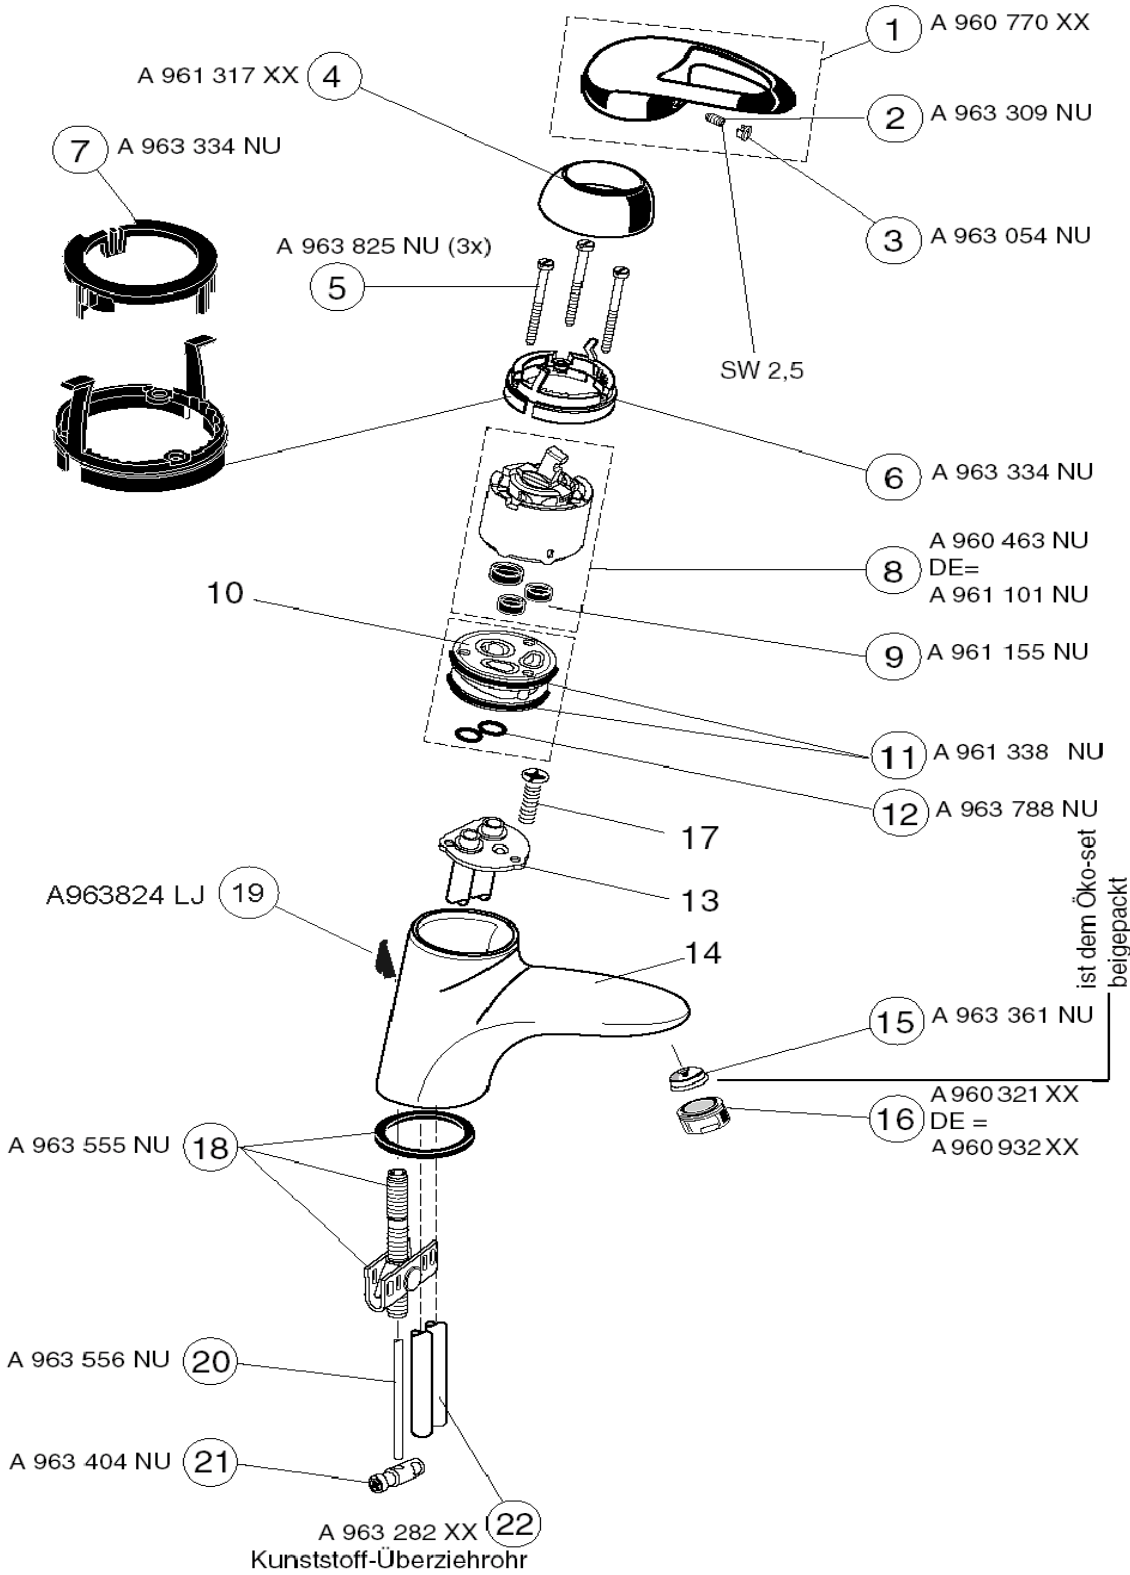

<p>

Ref.	Description	Part No.
1	IDYLL LEVER CHROME	A960770--
2	CLEAR TAP SCREW M5X10	A963309NU
3	RED/BLUE INDEX 746	A963054NU
4	SHROUD	A961317--
5	SCREW M4X65 (3 required)	A963825NU
6	HOT WATER LIMIT STOP	A963334NU
7	HOT WATER LIMIT STOP	A963334NU
8	47MM CX SINGLE LEVER CARTRIDGE COMPLETE	A960500NU
8DE	CERAMIX CARTRIDGE FOR WATER HEATER	A961101NU
9	PICCOLO 2 BSH FTG CTRDGE BSE WSHRS/SEALS	A961155NU
10	PLASTIC MANIFOLD FOR MULTI PORT CARTRIDGE	A904629
11	O-RING	A961338NU
12	O-RING 10 X 2,5	A963788NU
15	ECCO SET	A963361NU
16	NOZZLE FOR 505	A960321--
16DE	NOZZLE FOR WATER HEATER	A923787AA
18	FIXATION KIT TOP FIX	A963555NU
19	BUNG FOR POP-UP HOLE	A963824LJ
22	Plastic cover white	A963282--

NB -- colour/finish options

Chrome = AA
 Light Gold = AZ