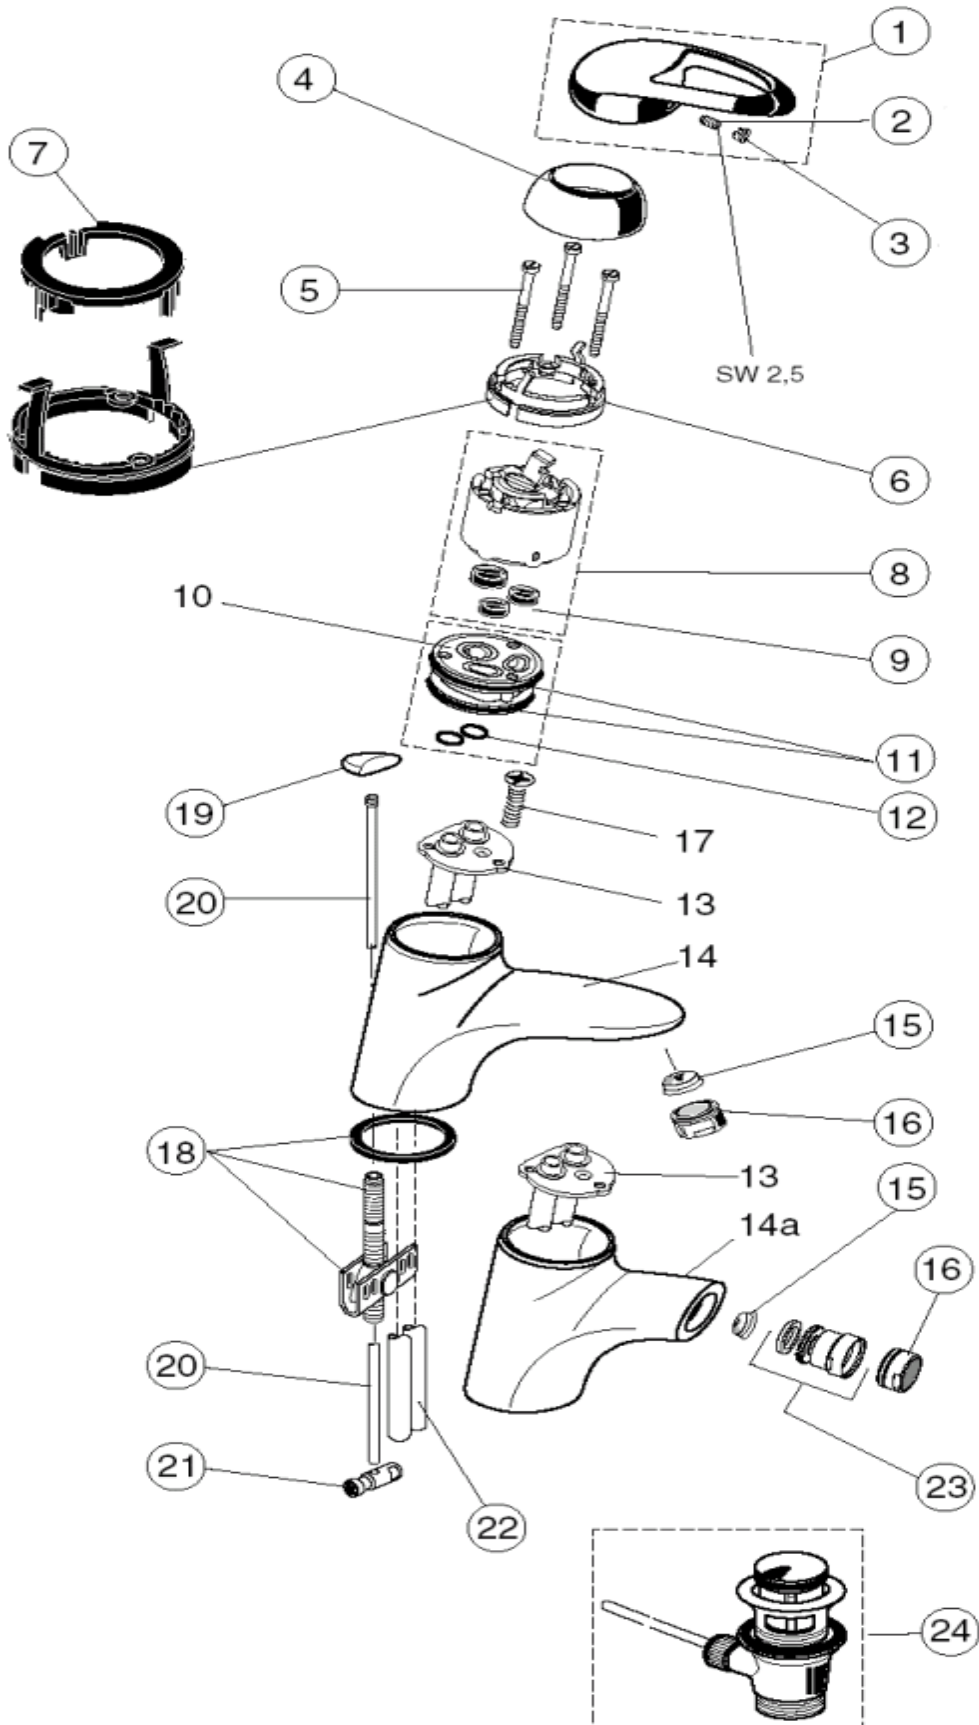

<p>

Ref.	Description	Part No.
1	IDYLL LEVER CHROME	A960770--
2	CLEARTAP SCREW M5X10	A963309NU
3	RED/BLUE INDEX 746	A963054NU
4	SHROUD	A961317--
5	SCREW M4X65 (3 required)	A963825NU
6	HOT WATER LIMIT STOP	A963334NU
7	HOT WATER LIMIT STOP	A963334NU
8	47MM CX SINGLE LEVER CARTRIDGE COMPLETE	A960500NU
8DE	CERAMIX CARTRIDGE FOR WATER HEATER	A961101NU
9	PICCOLO 2 BSH FTG CTRDGE BSE WSHRS/SEALS	A961155NU
10	PLASTIC MANIFOLD FOR MULTIPOINT CARTRIDGE	A904629
11	O-RING	A961338NU
12	O-RING 10 X 2,5	A963788NU
15	ECCO SET	A963361NU
16	NOZZLE FOR 505	A960321--
16DE	NOZZLE FOR WATER HEATER	A923787AA
18	FIXATION KIT TOP FIX	A963555NU
19	PULL KNOB CHROME	A963583--
20	CAPELLO POP UP ROD CHROME	A963556NU
21	PICCOLO 2 POP UP WASTE SHACKLE	A963404NU
22	Plastic cover white	A963282--
23	1H BID PARABOLIC SPRAY CHROME	A960063--
24	POP UP WASTE CHROME	E950612AA

NB -- colour/finish options

Chrome = AA
 Light Gold = AZ