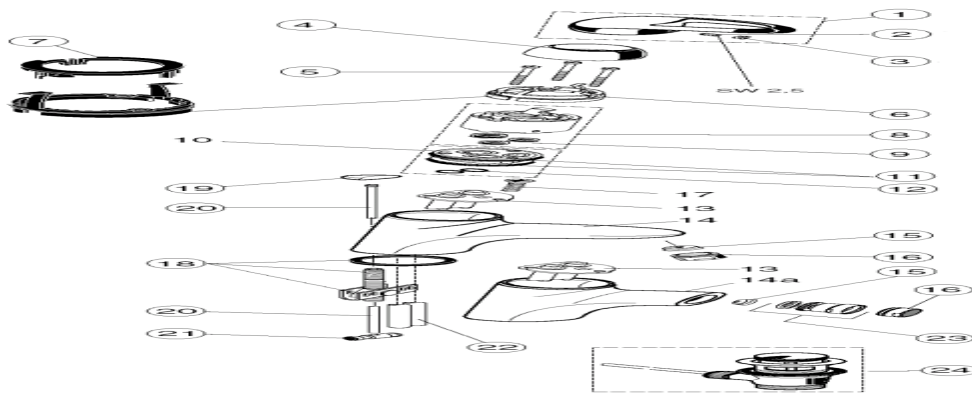

<p>

Ref.	Description	Part No.
1	IDYLL LEVER CHROME	A960770--
2	CLEARTAP SCREW M5X10	A963309NU
3	RED/BLUE INDEX 746	A963054NU
4	SHROUD	A961317--
5	SCREW M4X65 (3 required)	A963825NU
6	HOT WATER LIMIT STOP	A963334NU
7	HOT WATER LIMIT STOP	A963334NU
8	47MM CX SINGLE LEVER CARTRIDGE COMPLETE	A960500NU
8DE	CERAMIX CARTRIDGE FOR WATER HEATER	A961101NU
9	PICCOLO 2 BSH FTG CTRDGE BSE WSHRS/SEALS	A961155NU
10	PLASTIC MANIFOLD FOR MULTIPOINT CARTRIDGE	A904629
11	O-RING	A961338NU
12	O-RING 10 X 2,5	A963788NU
15	ECCO SET	A963361NU
16	NOZZLE FOR 505	A960321--
16DE	NOZZLE FOR WATER HEATER	A923787AA
18	FIXATION KIT TOP FIX	A963555NU
19	PULL KNOB CHROME	A963583--
20	CAPELLO POP UP ROD CHROME	A963556NU
21	PICCOLO 2 POP UP WASTE SHACKLE	A963404NU
22	Plastic cover white	A963282--
23	1H BID PARABOLIC SPRAY CHROME	A960063--
24	POP UP WASTE CHROME	E950612AA