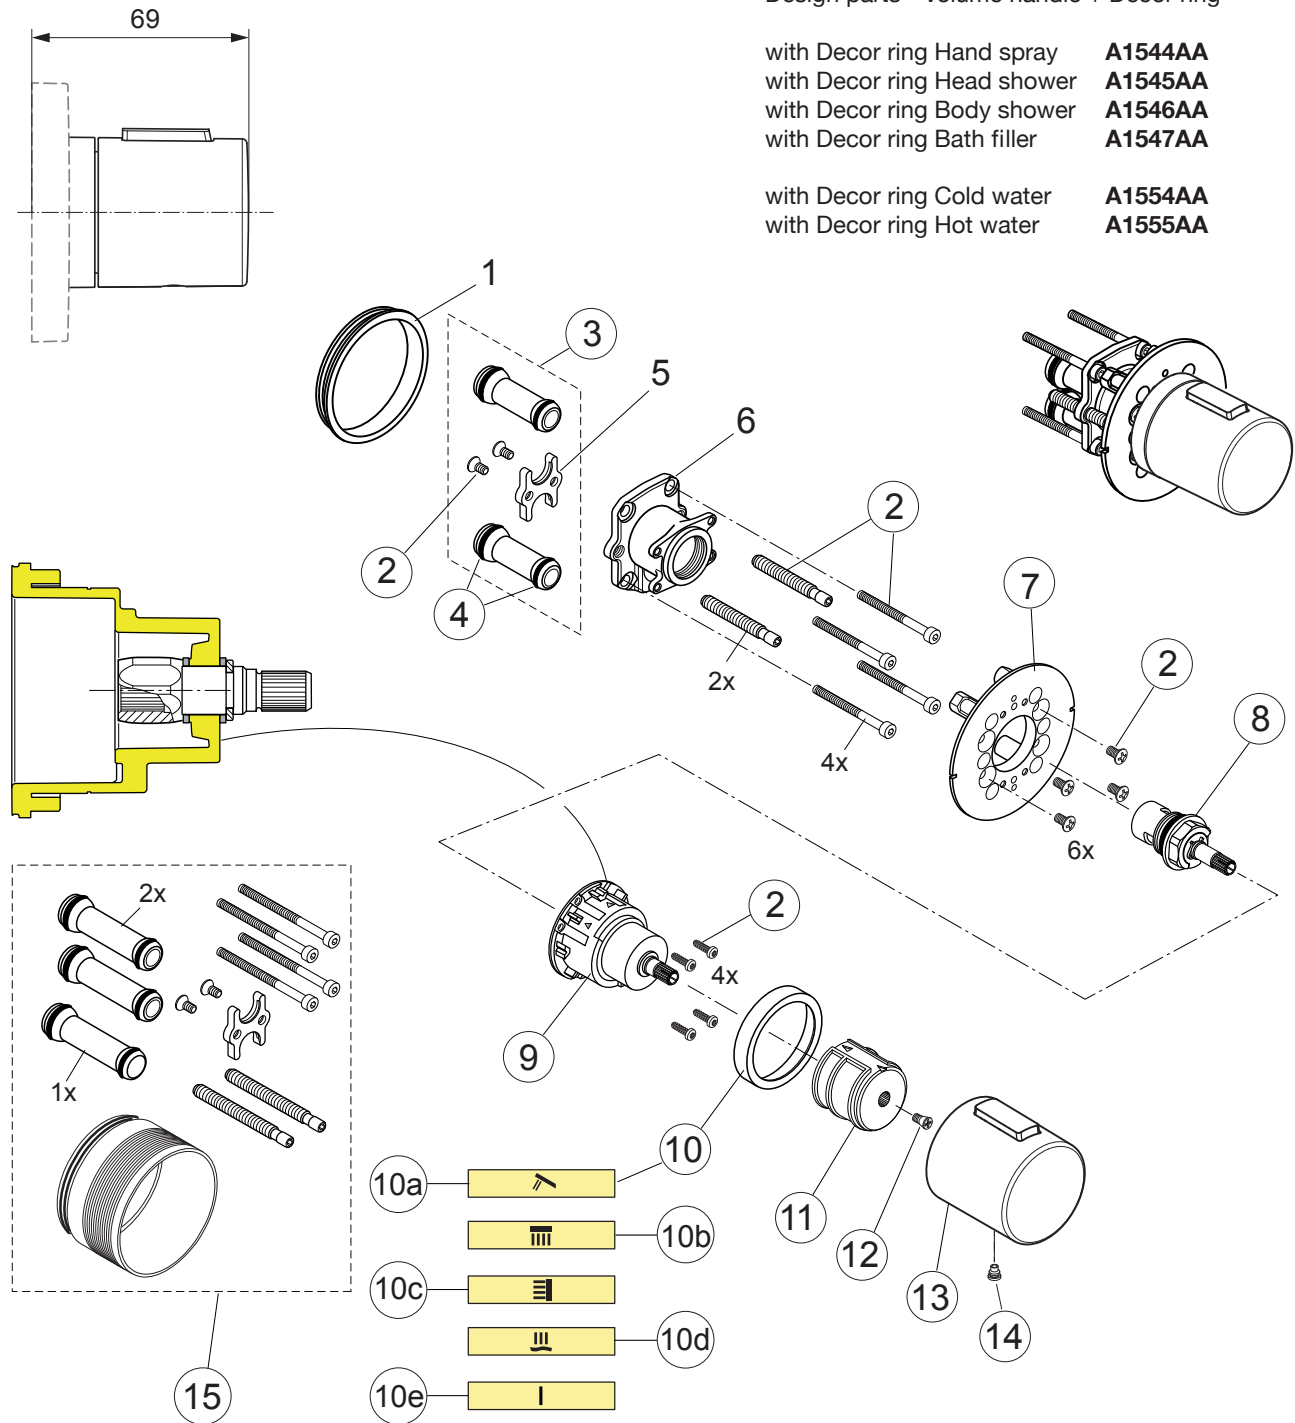

ArchiModule Soft A1544.. 45.. 46.. 47.. A1554.. 55..

Produced from: May 2013

Design parts - Volume handle + Decor ring

with Decor ring Hand spray **A1544AA**
 with Decor ring Head shower **A1545AA**
 with Decor ring Body shower **A1546AA**
 with Decor ring Bath filler **A1547AA**

with Decor ring Cold water **A1554AA**
 with Decor ring Hot water **A1555AA**

Replace XX with the appropriate finish code
 chrome = AA,

Example spare part order:
F 960 952 AA in chrome

Pos.	Description	Part-Number	Qty.	Pos.	Description	Part-Number	Qty.
1	Seal ring			10a	for stop valve hand spray	A 860 855 XX	1 pcs
2	Screw set vol./conn. valve	A 860 842 NU	1 pcs	10b	for stop valve head shower	A 860 859 XX	1 pcs
3	Ball canal / connector	A 860 847 NU	2 pcs	10c	for stop valve body shower	A 860 861 XX	1 pcs
4	O-ring set Ø10 + Ø13x2,5	A 860 852 NU	1 Set	10d	for stop valve bath filler	A 860 862 XX	1 pcs
5	Flange / fixation / holder			10e	for stop valve cold & hot	A 860 865 XX	1 Set
6	Body for vol. valve & accessories			11	Handle adapter	A 860 866 NU	1 pcs
7	Escutcheon holder	A 860 853 NU	1 Set	12	Screw for Handle M 4	A 961 337 NU	1 pcs
8	Headwork / Cartridge G1/2	A 963 400 NU	1 pcs	13	Handle complete	F 960 952 XX	1 pcs
9	Temp.- + volume arrester	A 860 854 NU	1 pcs	14	Handle srew M5 x 5	A 961 095 NU	1 pcs
10	decor ring Ø48mm with following symbols			15	Extension kit 15mm longer	A 963 738 NU	1 Set