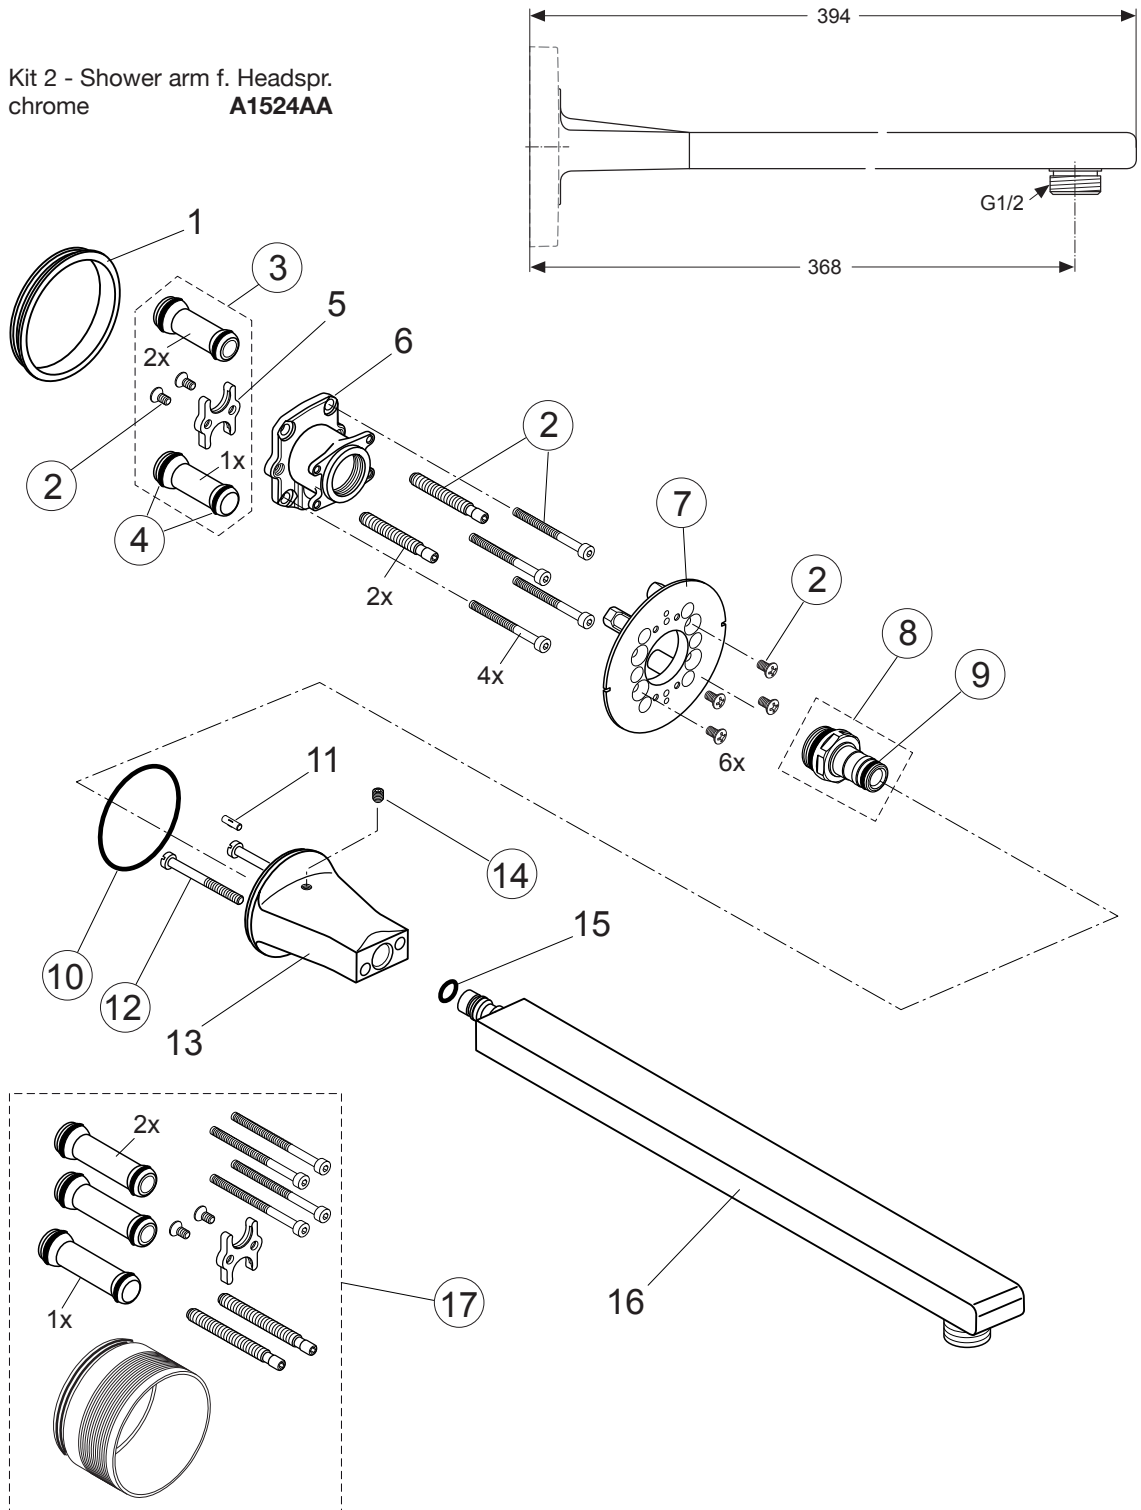

Produced from: Nov. 2011

Kit 2 - Shower arm f. Headspr. chrome
A1524AA

Pos.	Description	Part-Number	Qty.	Pos.	Description	Part-Number	Qty.
1	Seal ring			11	Groove pin 3x10 DIN1474		
2	Screw set vol./conn. valve	A 860 842 NU	1 pcs	12	Cylindrical screw M4x59	A 963 331 NU	3 pcs
3	Ball canal / connector	A 860 847 NU	2 pcs	13	Holder f. Shower arm		
4	O-ring set Ø10 + Ø13x2,5	A 860 852 NU	1 Set	14	Thread pin M5x5	A 962 625 NU	1 Set
5	Flange / fixation / holder			15	O-ring Ø 7x1,5		
6	Body for vol. valve & accessories			16	Shower arm		
7	Escutcheon holder	A 860 853 NU	1 Set	17	Extension kit 15mm longer	A 963 738 NU	1 Set
8	Connector nipple open	A 860 867 NU	1 pcs				
9	O - ring Ø10 x 2	A 963 495 NU	2 pcs				
10	O - ring Ø41 x 1,78	A 961 863 NU	1 pcs				